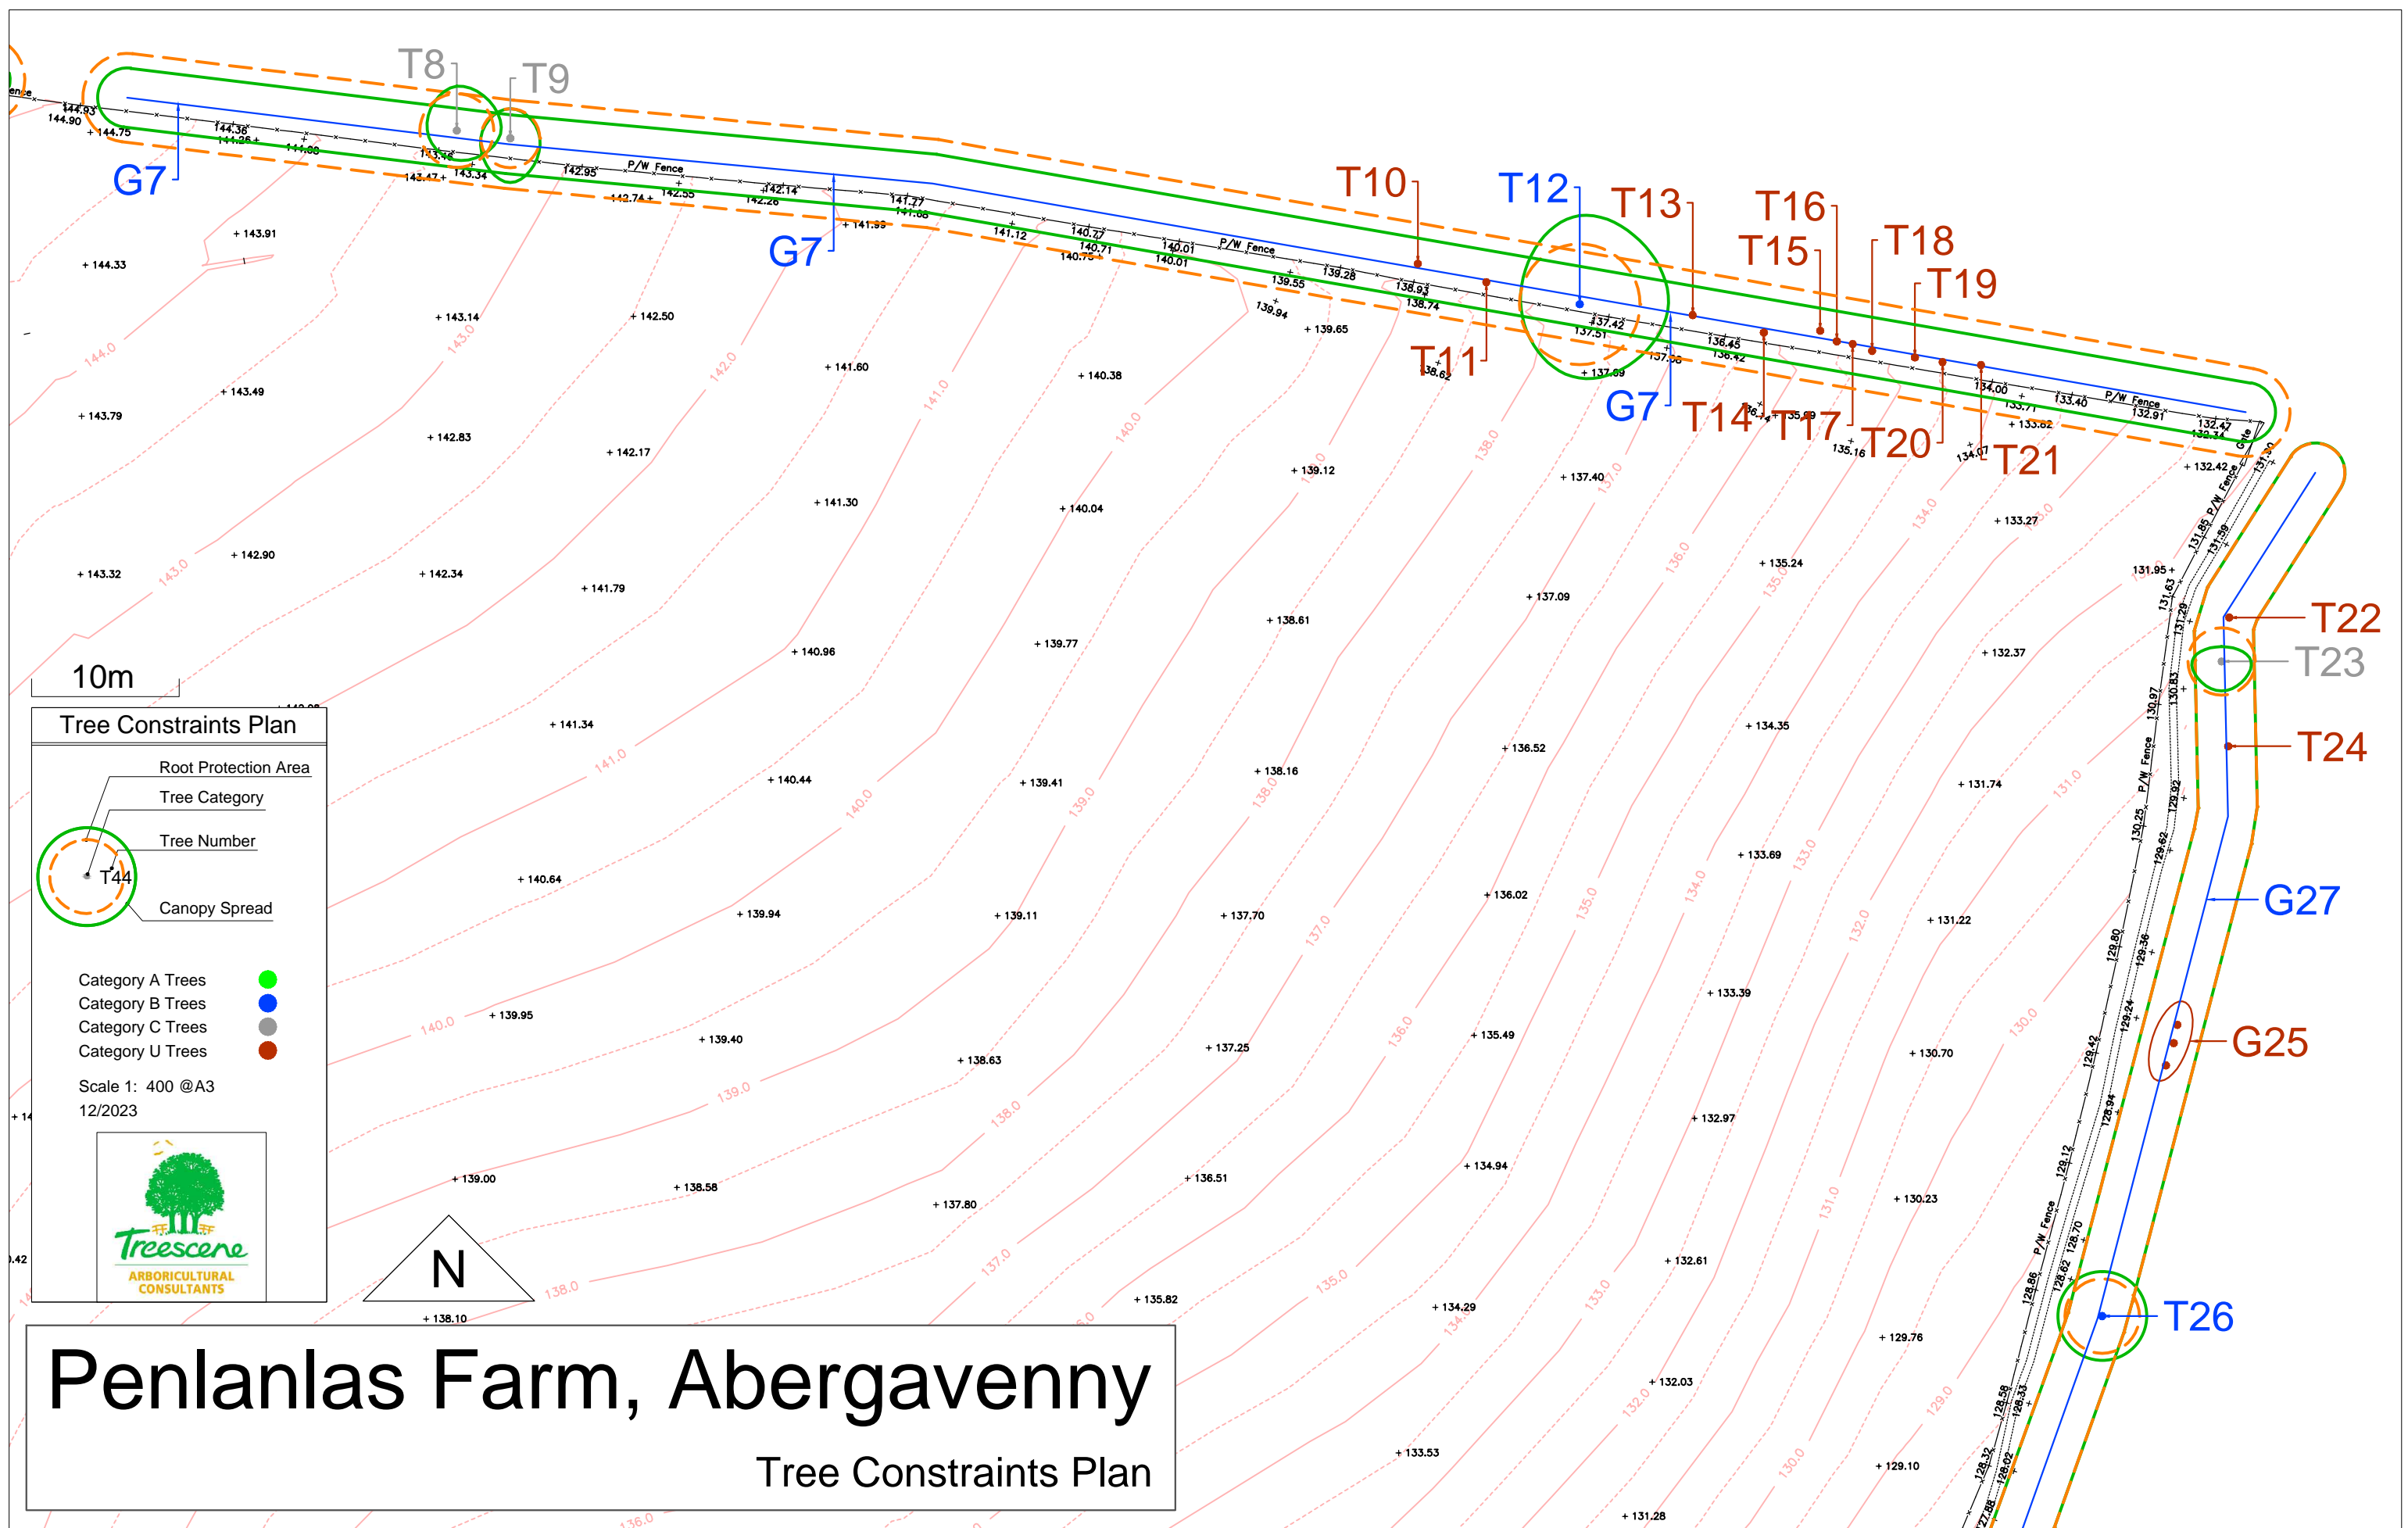

## Tree Constraints Plan

10m

**Tree Constraints Plan**

- Root Protection Area
- Tree Category
- Tree Number
- Canopy Spread

Category A Trees ●  
Category B Trees ●  
Category C Trees ●  
Category U Trees ●

Scale 1: 400 @A3  
12/2023

**Tree Constraints Plan**

- Root Protection Area
- Tree Category
- Tree Number
- Canopy Spread

Category A Trees ●  
 Category B Trees ●  
 Category C Trees ●  
 Category U Trees ●

## Tree Constraints Plan

## Tree Constraints Plan

10m