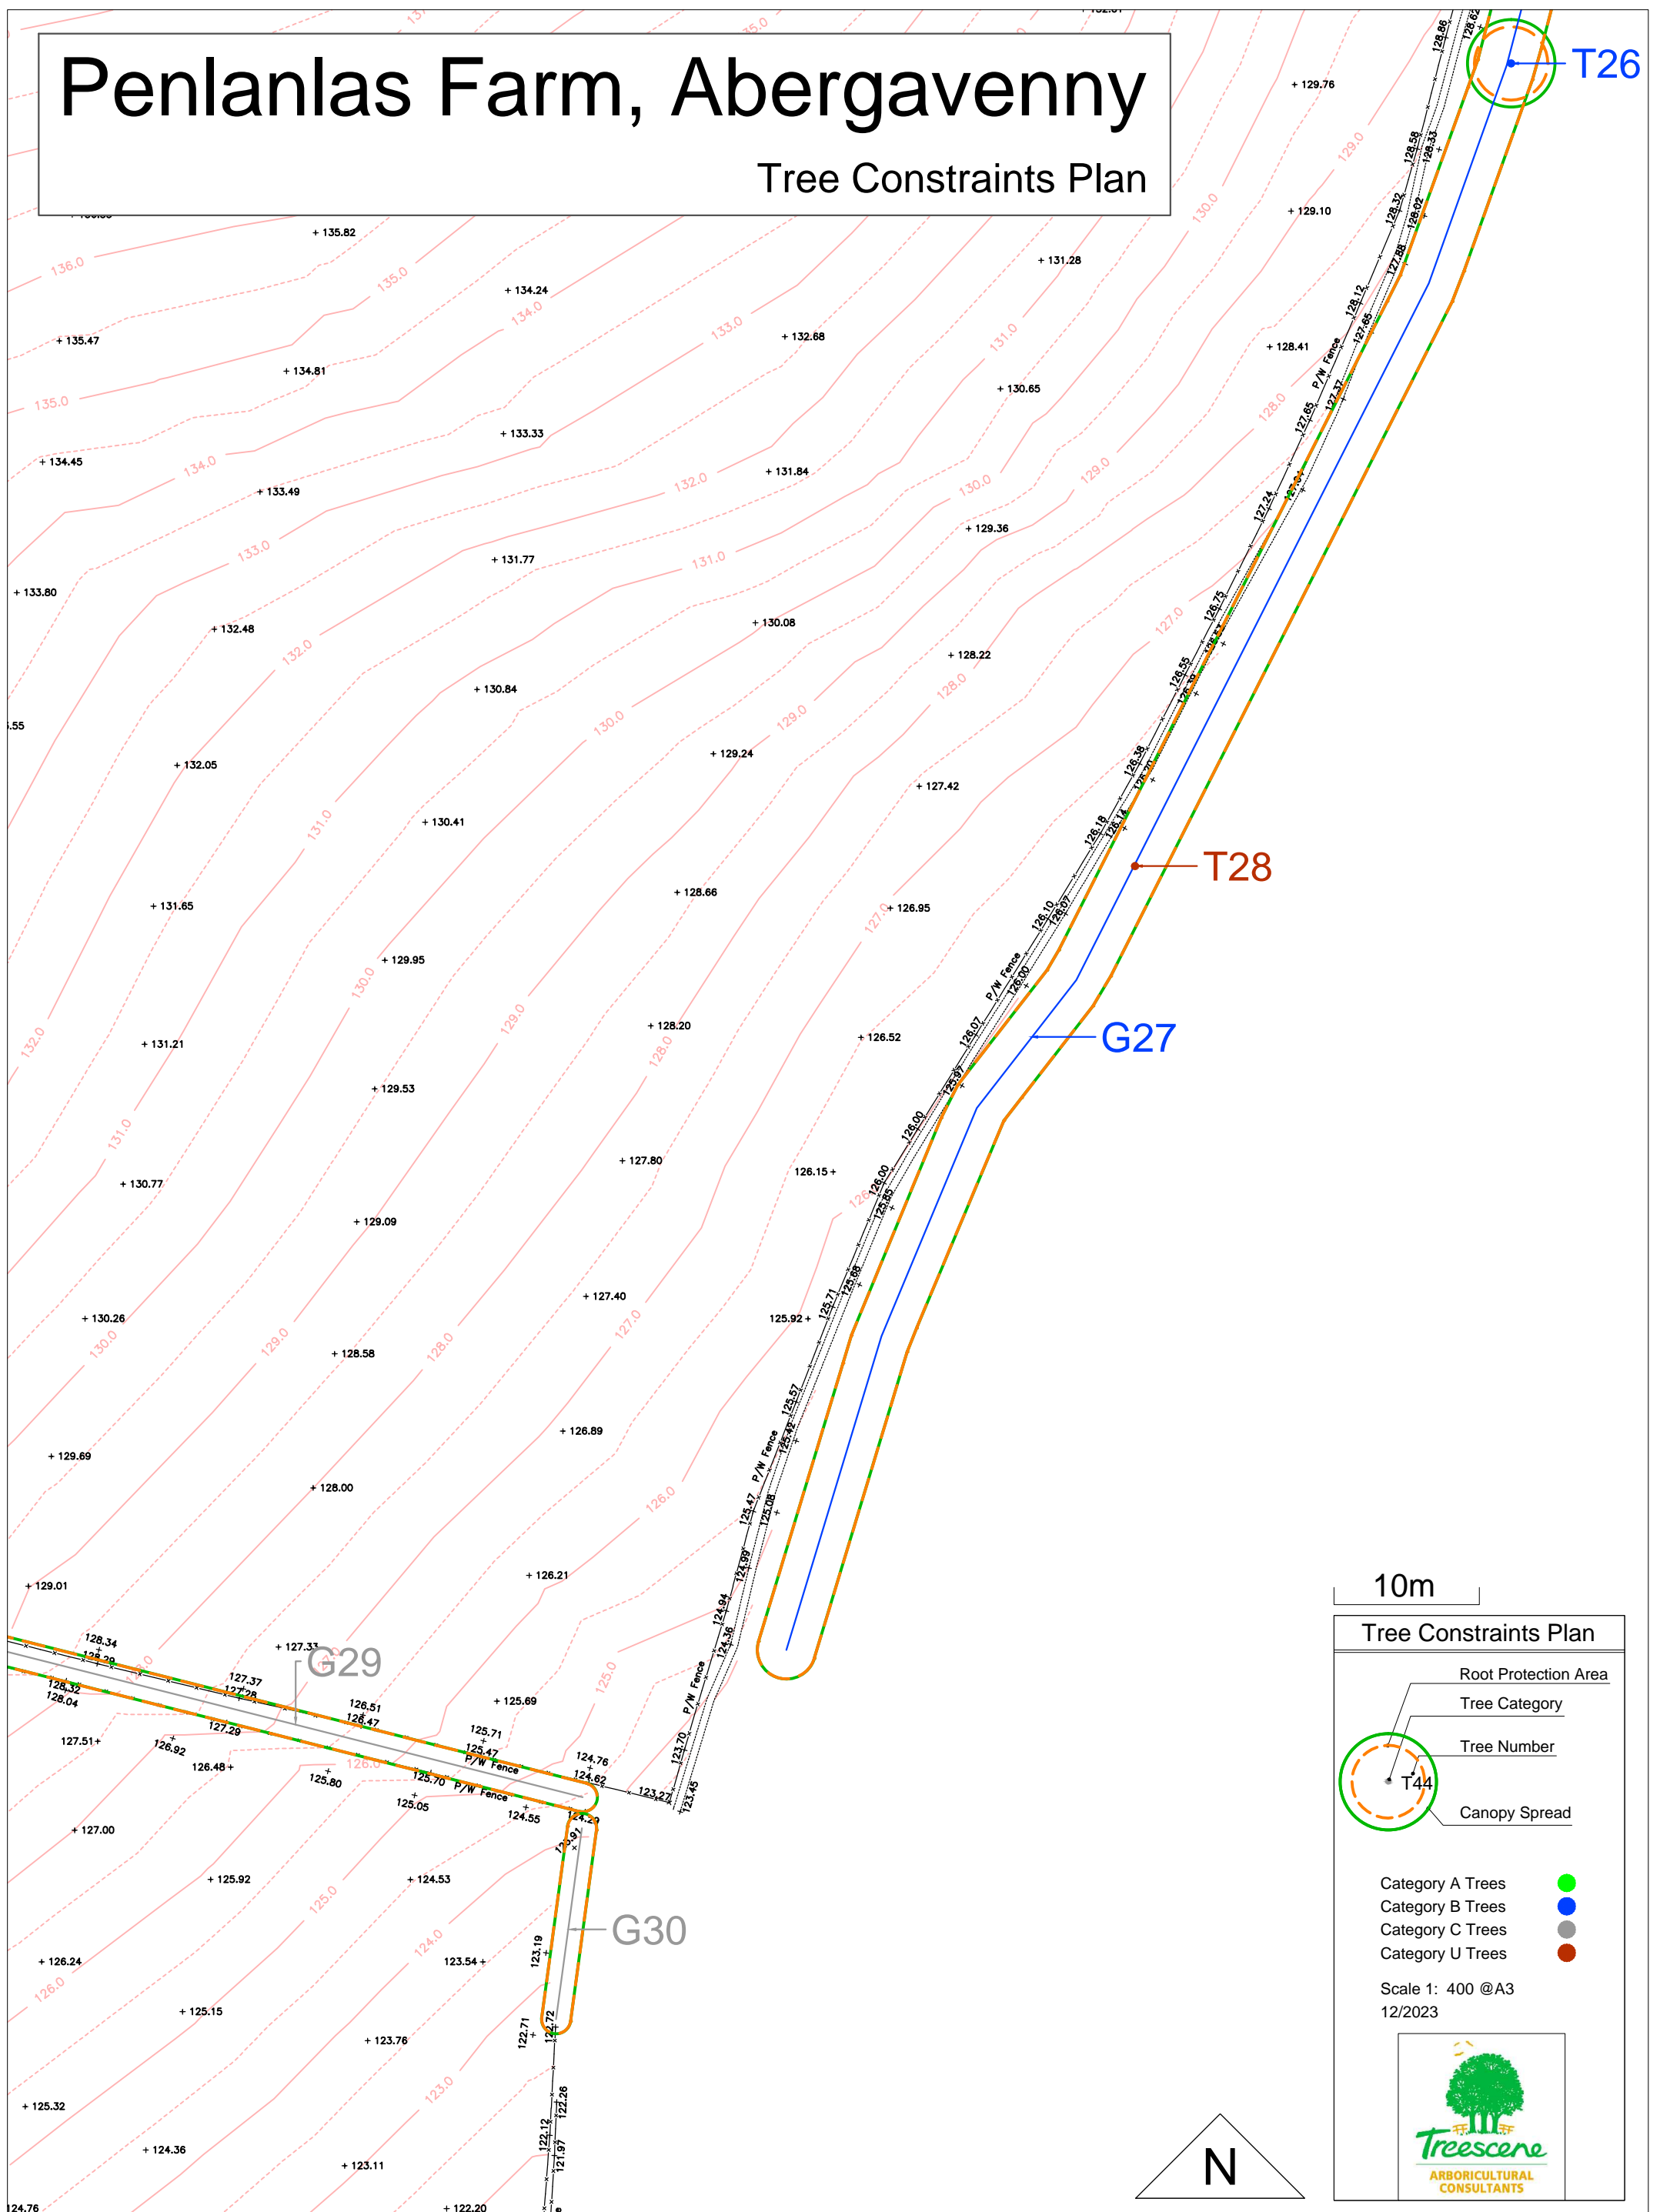

## Tree Constraints Plan

10m

**Tree Constraints Plan**

- Root Protection Area
- Tree Category
- Tree Number
- Canopy Spread

Category A Trees ●  
Category B Trees ●  
Category C Trees ●  
Category U Trees ●

Scale 1: 400 @A3  
12/2023

**Tree Constraints Plan**

- Root Protection Area
- Tree Category
- Tree Number
- Canopy Spread

Category A Trees ●  
 Category B Trees ●  
 Category C Trees ●  
 Category U Trees ●

## Tree Constraints Plan

## Tree Constraints Plan

10m