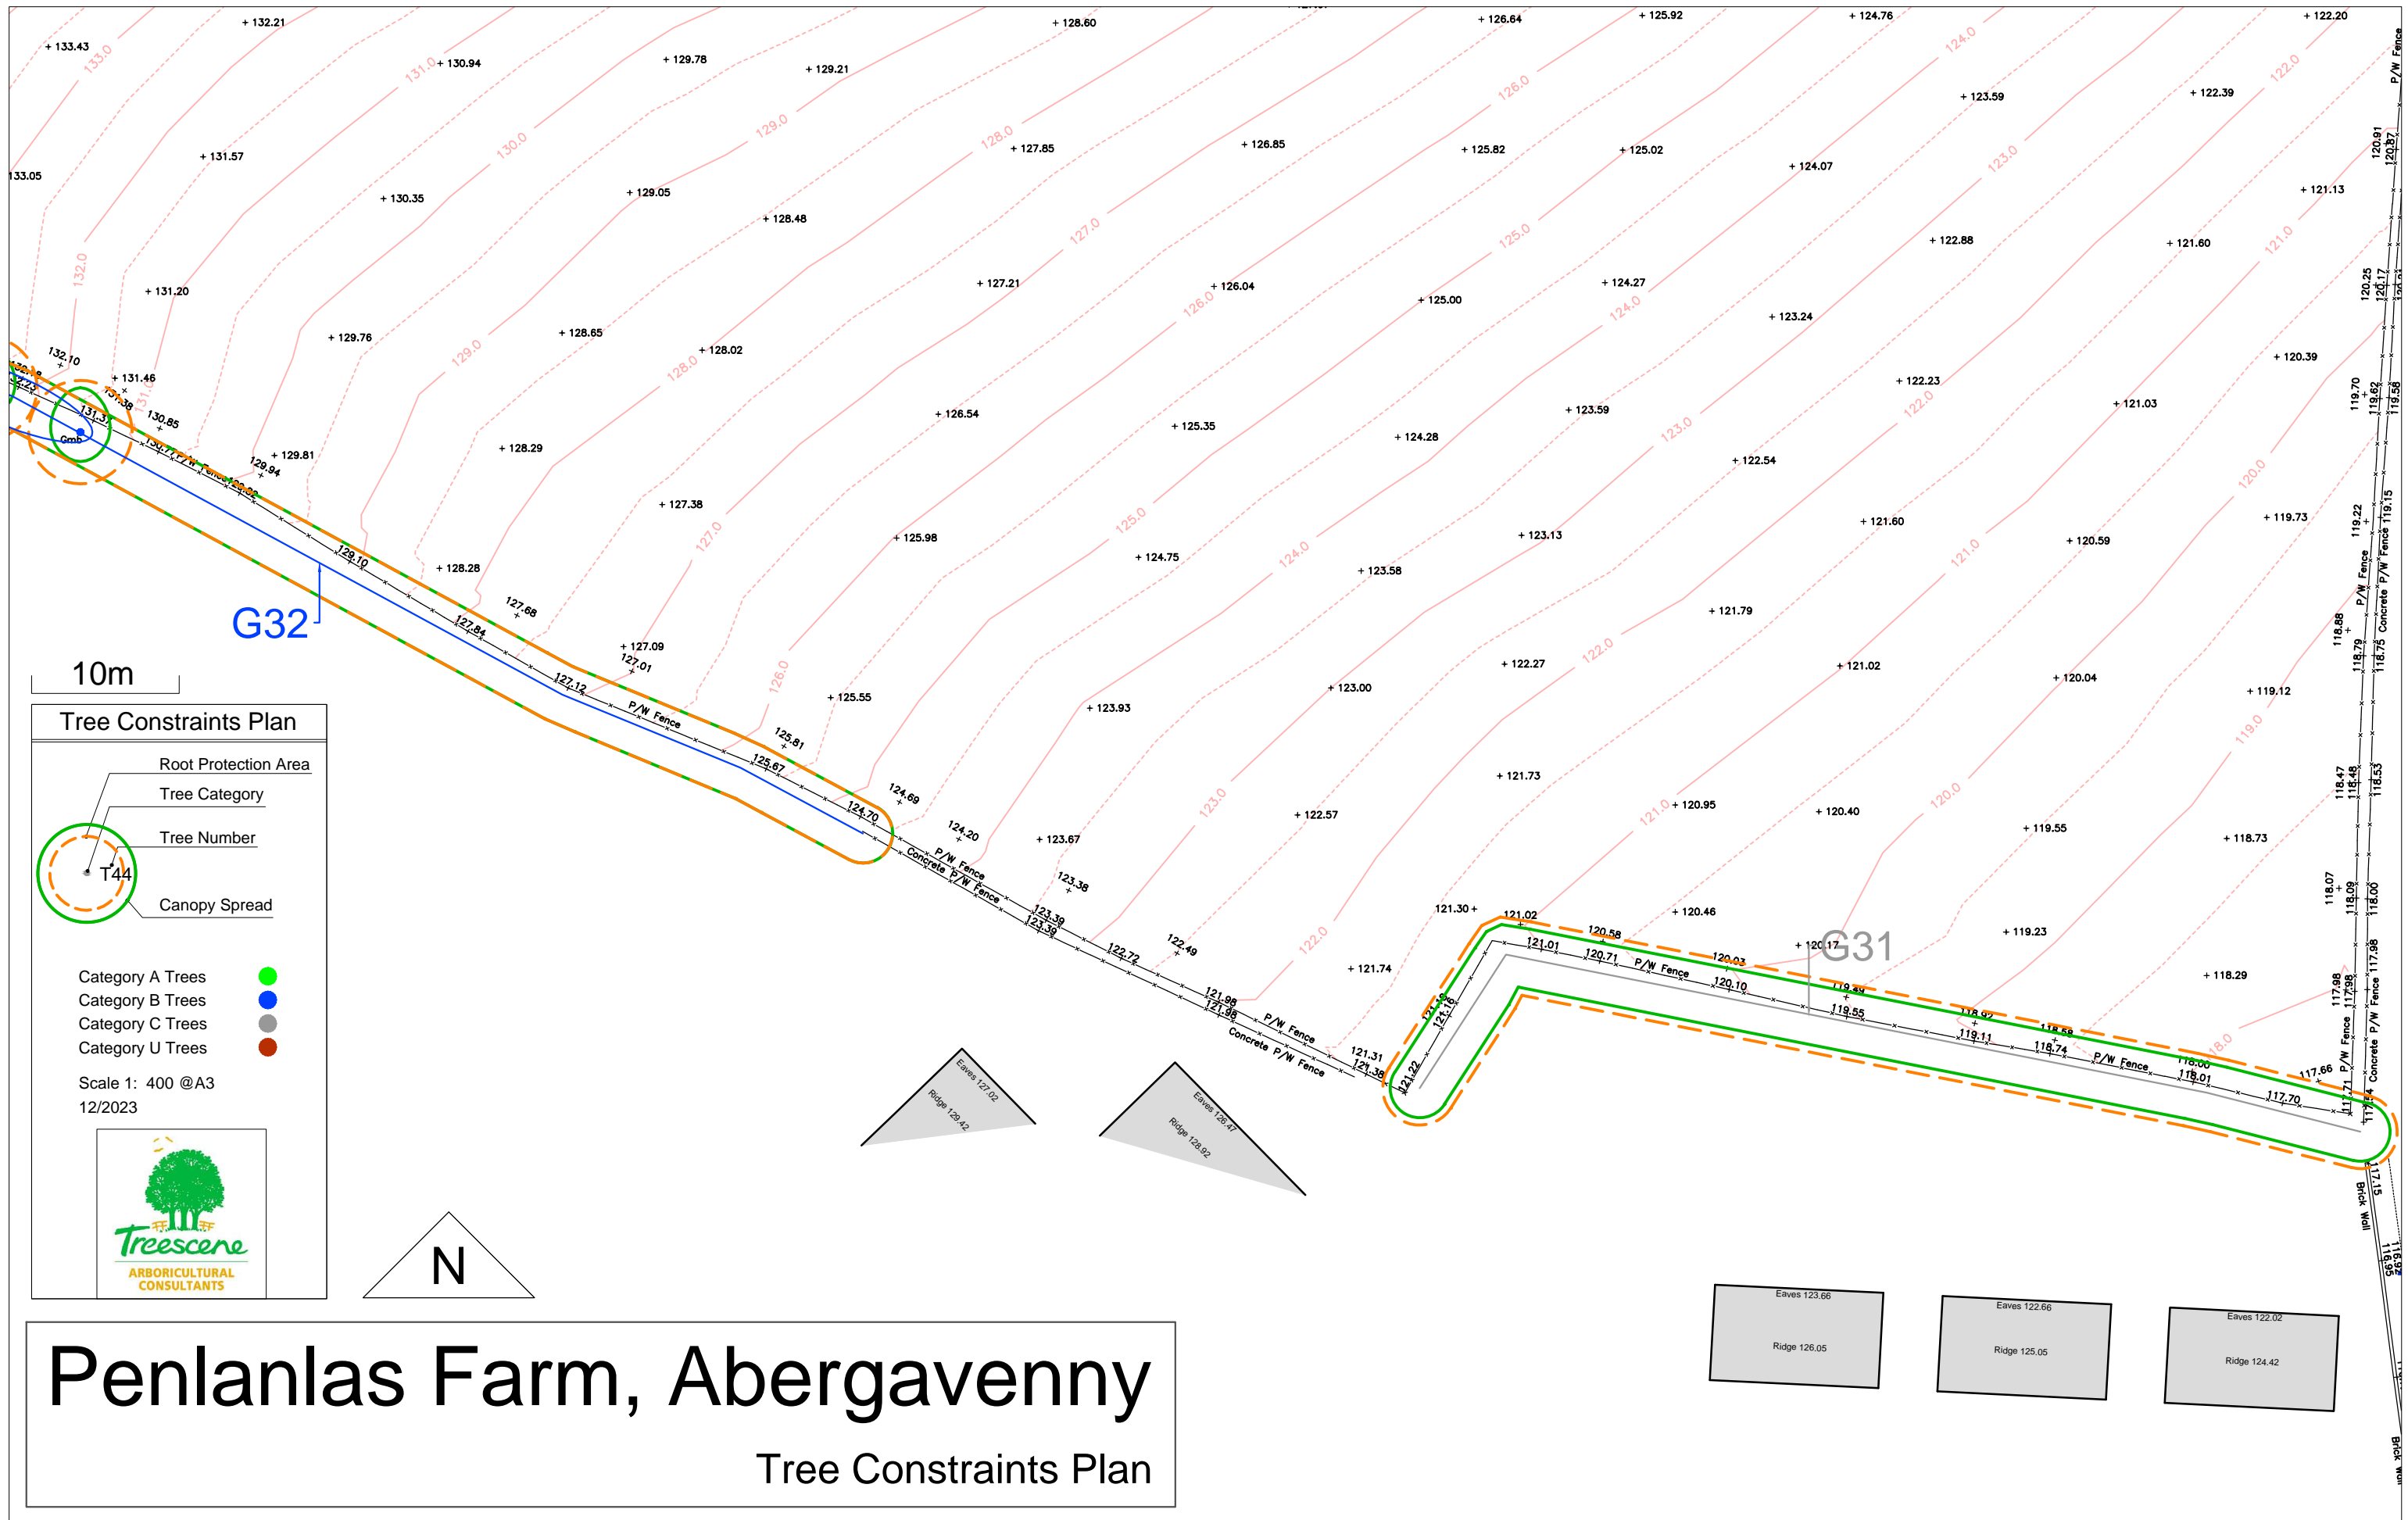

## Tree Constraints Plan

## Tree Constraints Plan

10m

**Tree Constraints Plan**

- Root Protection Area
- Tree Category
- Tree Number
- Canopy Spread

Category A Trees ●  
 Category B Trees ●  
 Category C Trees ●  
 Category U Trees ●

Scale 1: 400 @A3  
 12/2023

## Tree Constraints Plan

10m

G32

G31

Black