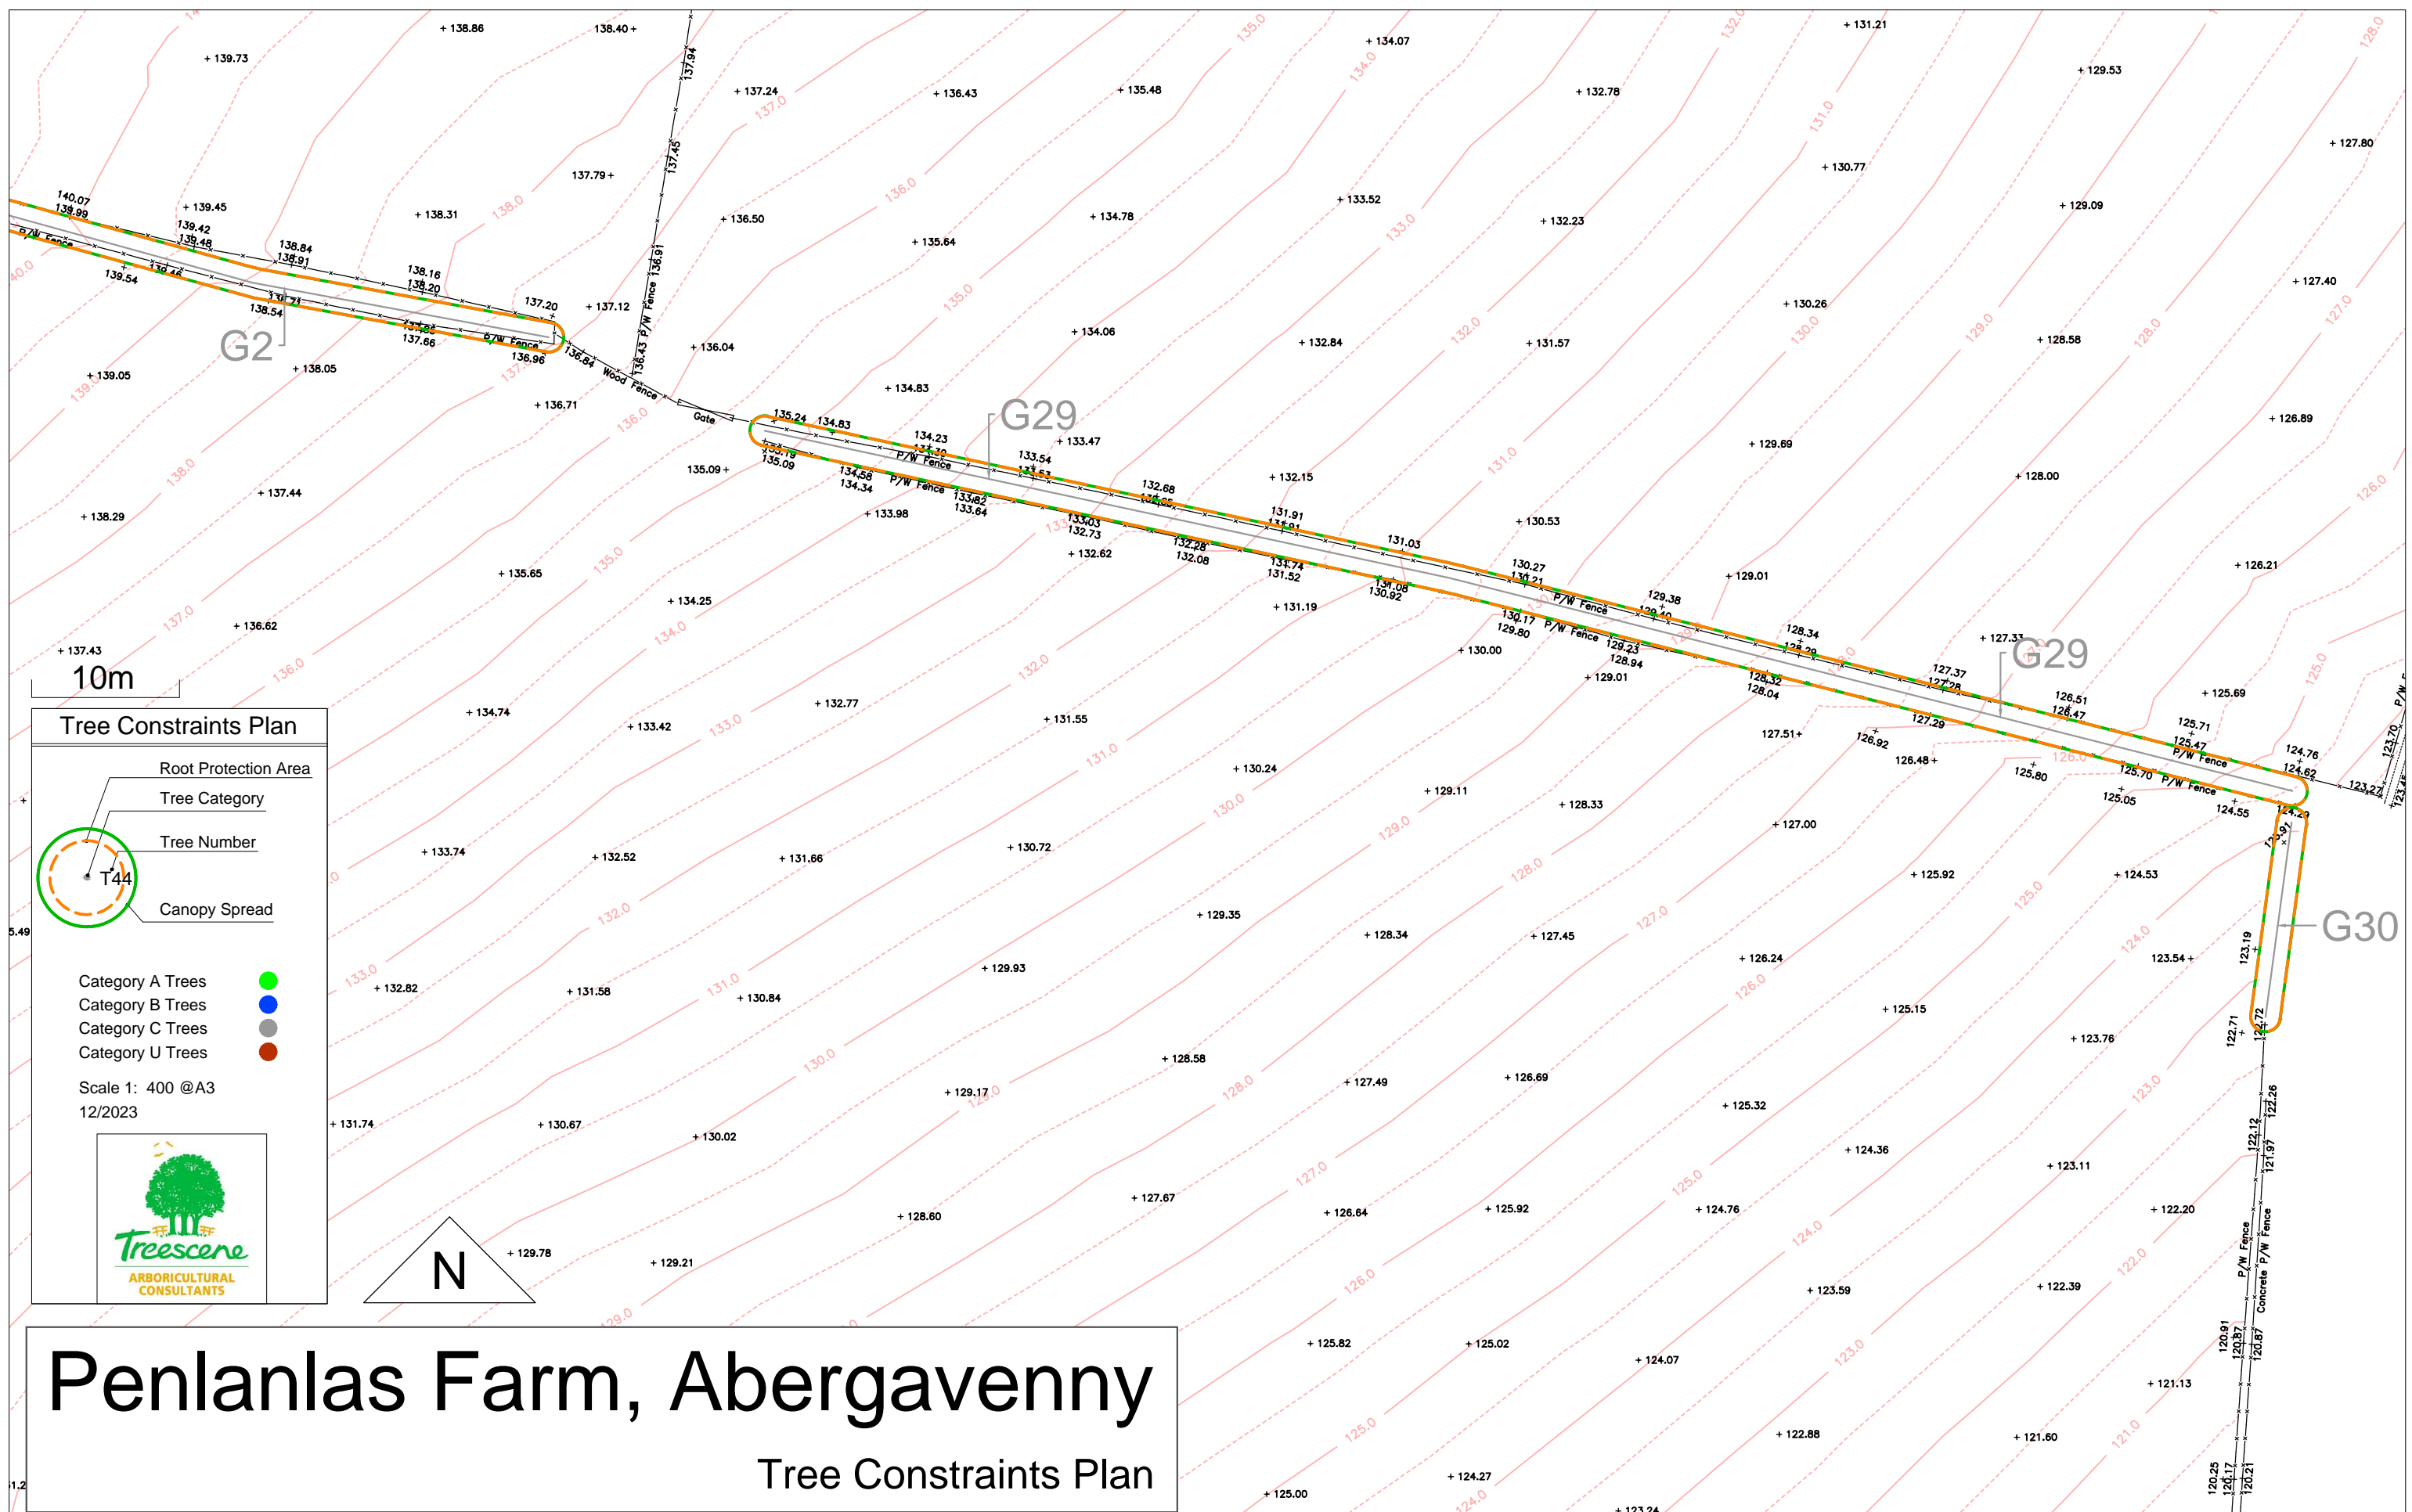

## Tree Constraints Plan

## Tree Constraints Plan

10m

### Tree Constraints Plan

- Root Protection Area
- Tree Category
- Tree Number
- Canopy Spread

Category A Trees ●  
Category B Trees ●  
Category C Trees ●  
Category U Trees ●

Scale 1: 400 @A3  
12/2023

**Tree Constraints Plan**

- Root Protection Area
- Tree Category
- Tree Number
- Canopy Spread

Category A Trees ●  
 Category B Trees ●  
 Category C Trees ●  
 Category U Trees ●

Scale 1: 400 @A3  
 12/2023