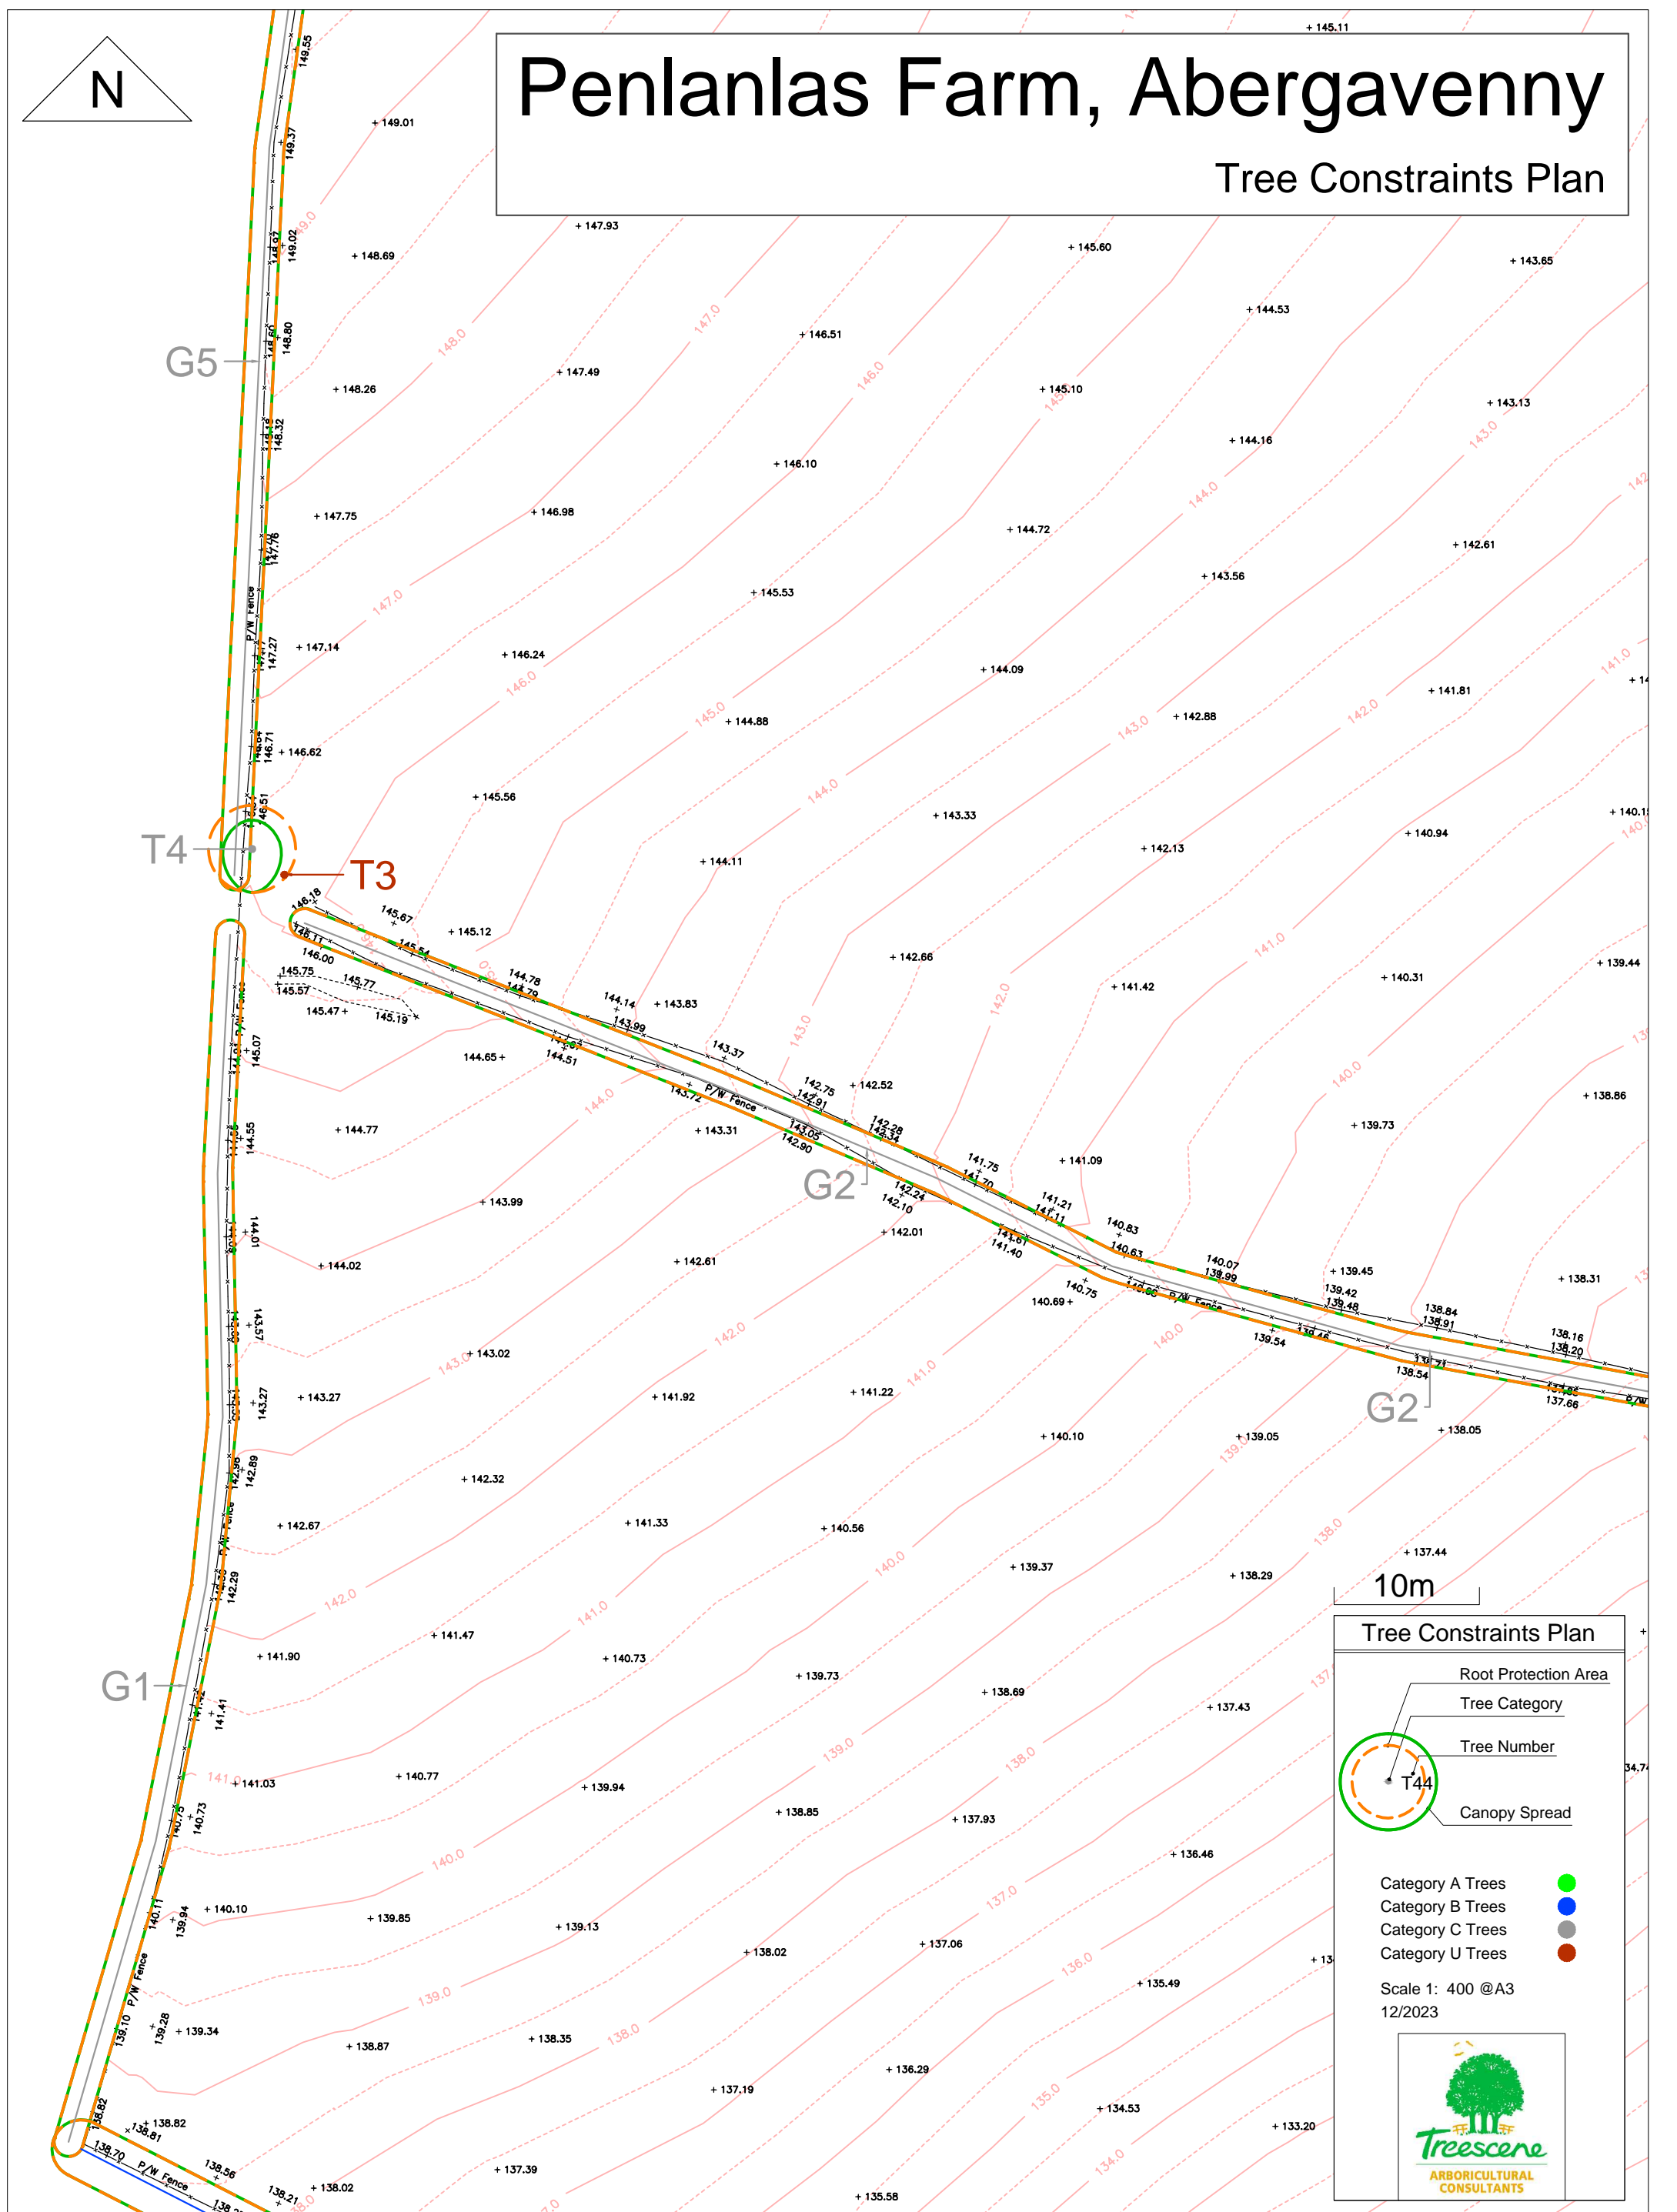

## Tree Constraints Plan

G5

T4

T3

G2

G2

G1

10m

### Tree Constraints Plan

- Category A Trees ●
- Category B Trees ●
- Category C Trees ●
- Category U Trees ●

Scale 1: 400 @A3  
12/2023

## Tree Constraints Plan

10m

**Tree Constraints Plan**

- Root Protection Area
- Tree Category
- Tree Number
- Canopy Spread

Category A Trees ●  
Category B Trees ●  
Category C Trees ●  
Category U Trees ●

## Tree Constraints Plan