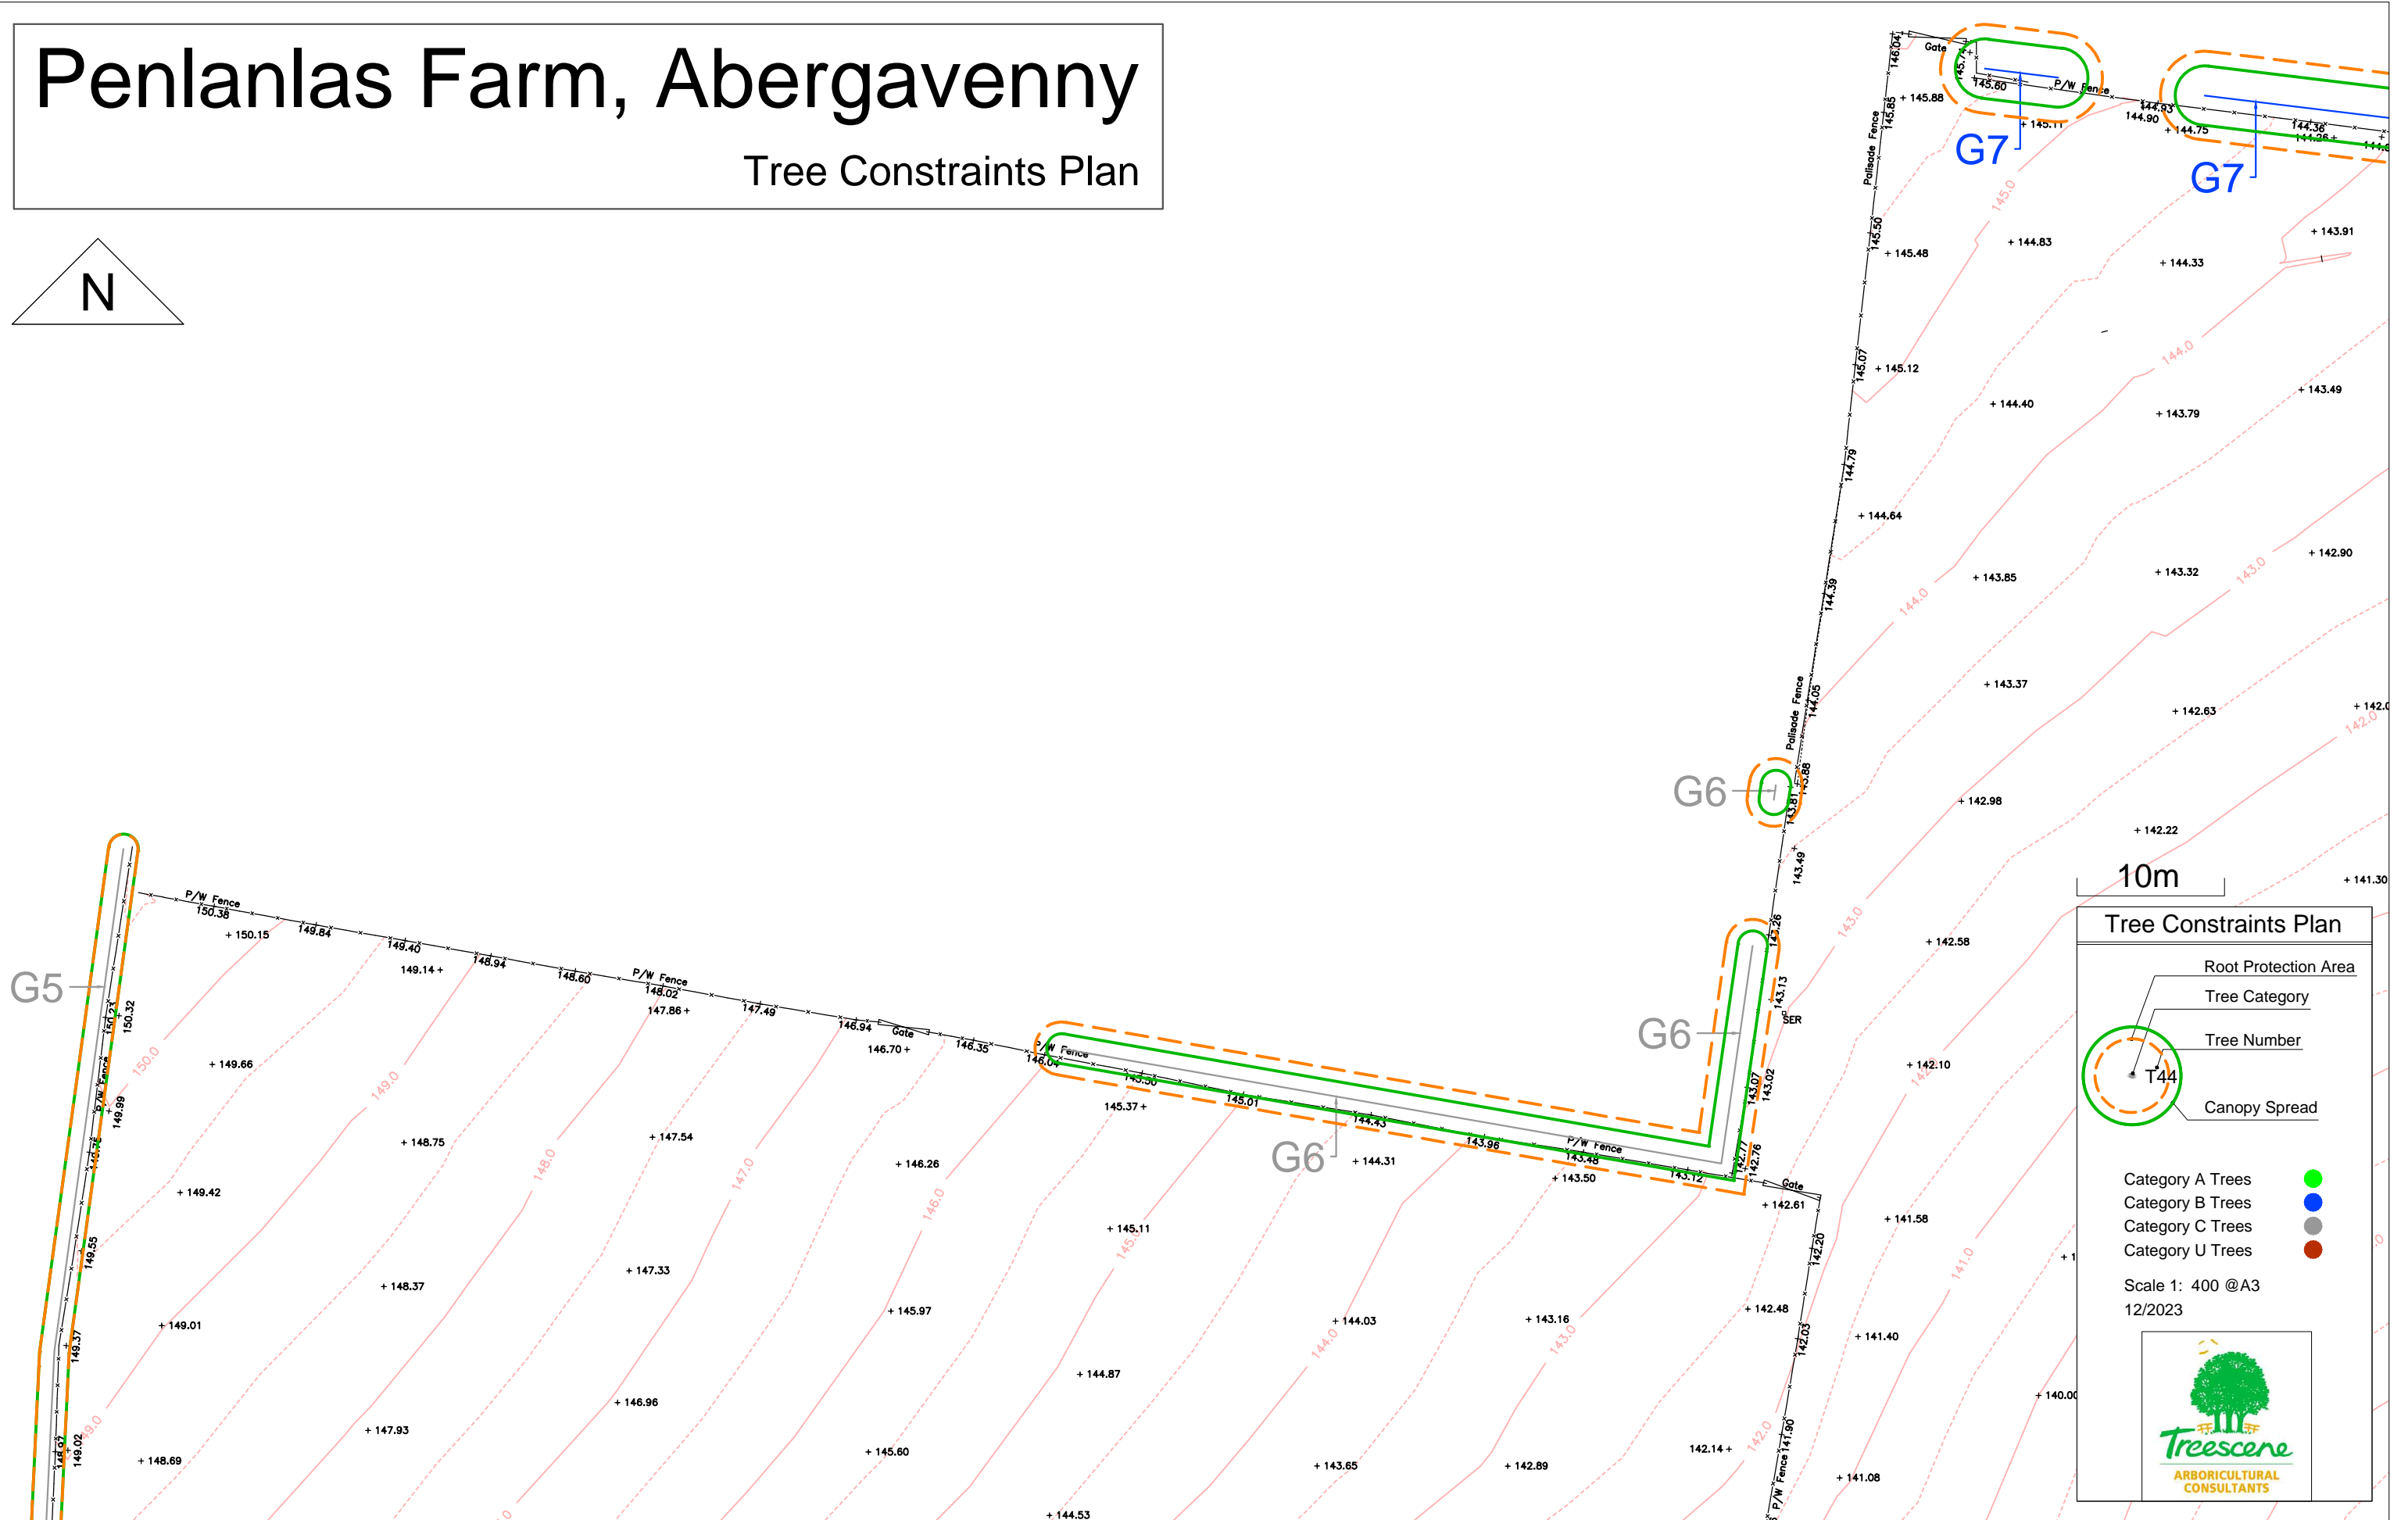

## Tree Constraints Plan

G5

T4

T3

G2

G2

G1

10m

### Tree Constraints Plan

- Category A Trees ●
- Category B Trees ●
- Category C Trees ●
- Category U Trees ●

Scale 1: 400 @A3  
12/2023

## Tree Constraints Plan

10m

**Tree Constraints Plan**

- Root Protection Area
- Tree Category
- Tree Number
- Canopy Spread

Category A Trees ●  
Category B Trees ●  
Category C Trees ●  
Category U Trees ●

## Tree Constraints Plan