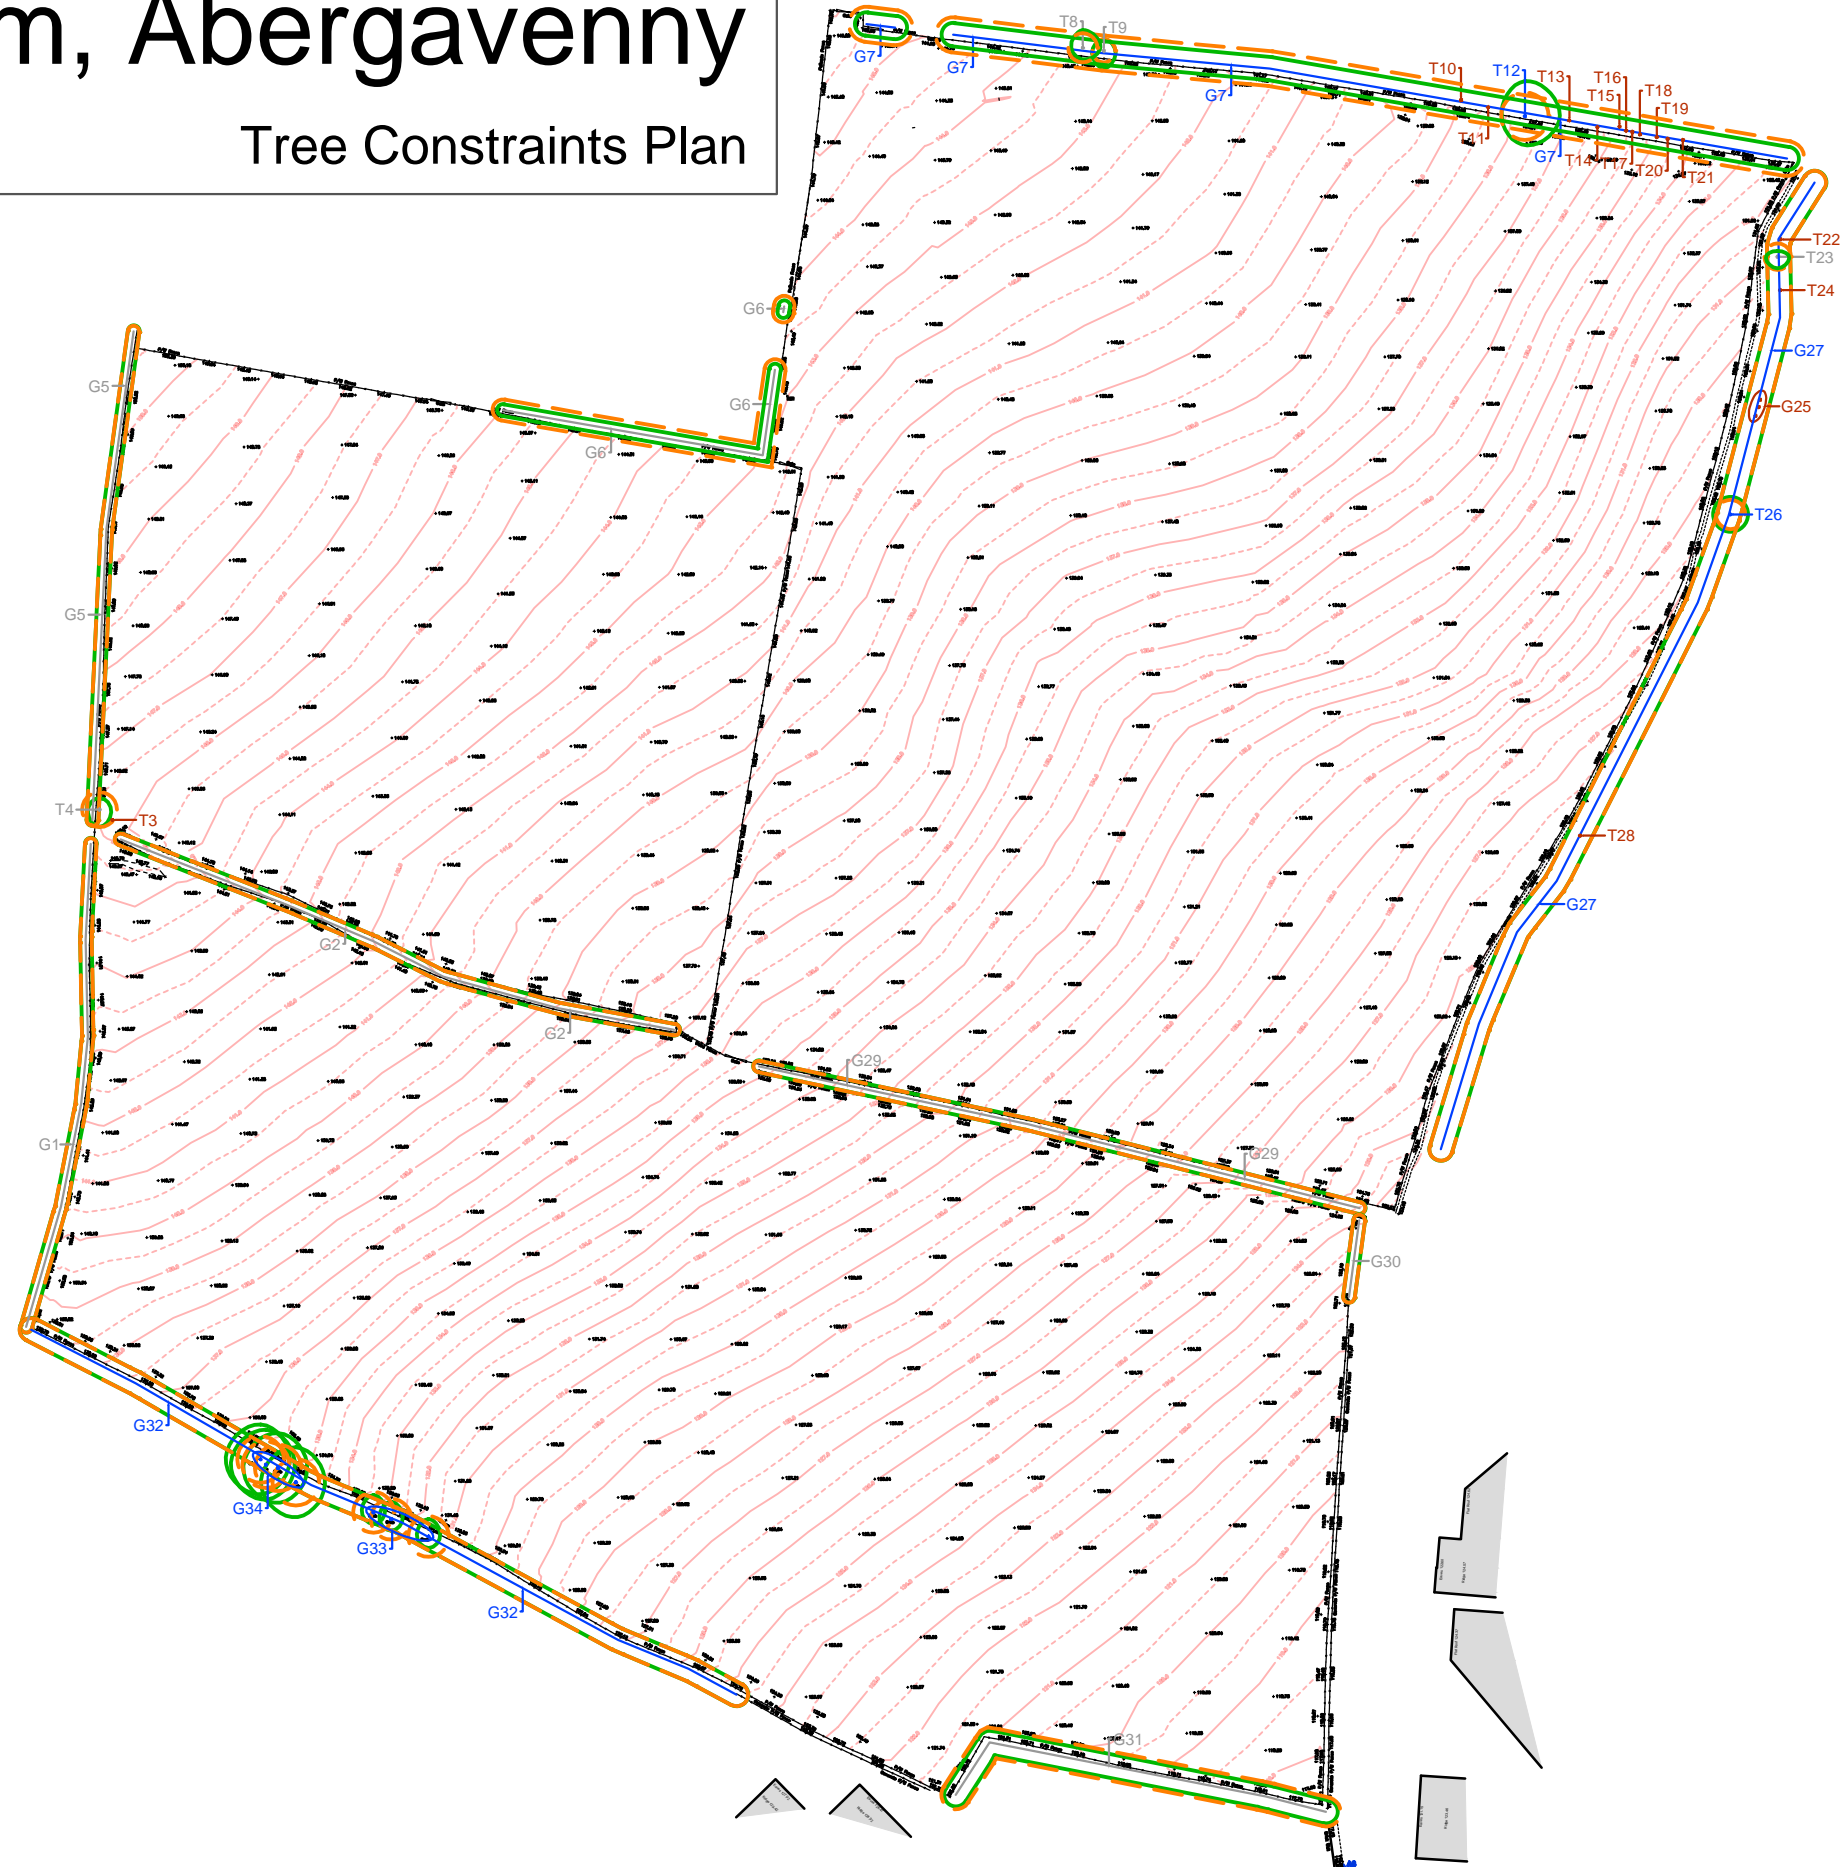

## Tree Constraints Plan

10m

## Tree Constraints Plan

G5

T4

T3

G2

G2

G1

10m

## Tree Constraints Plan

10m

**Tree Constraints Plan**

- Root Protection Area
- Tree Category
- Tree Number
- Canopy Spread

Category A Trees ●  
Category B Trees ●  
Category C Trees ●  
Category U Trees ●

## Tree Constraints Plan