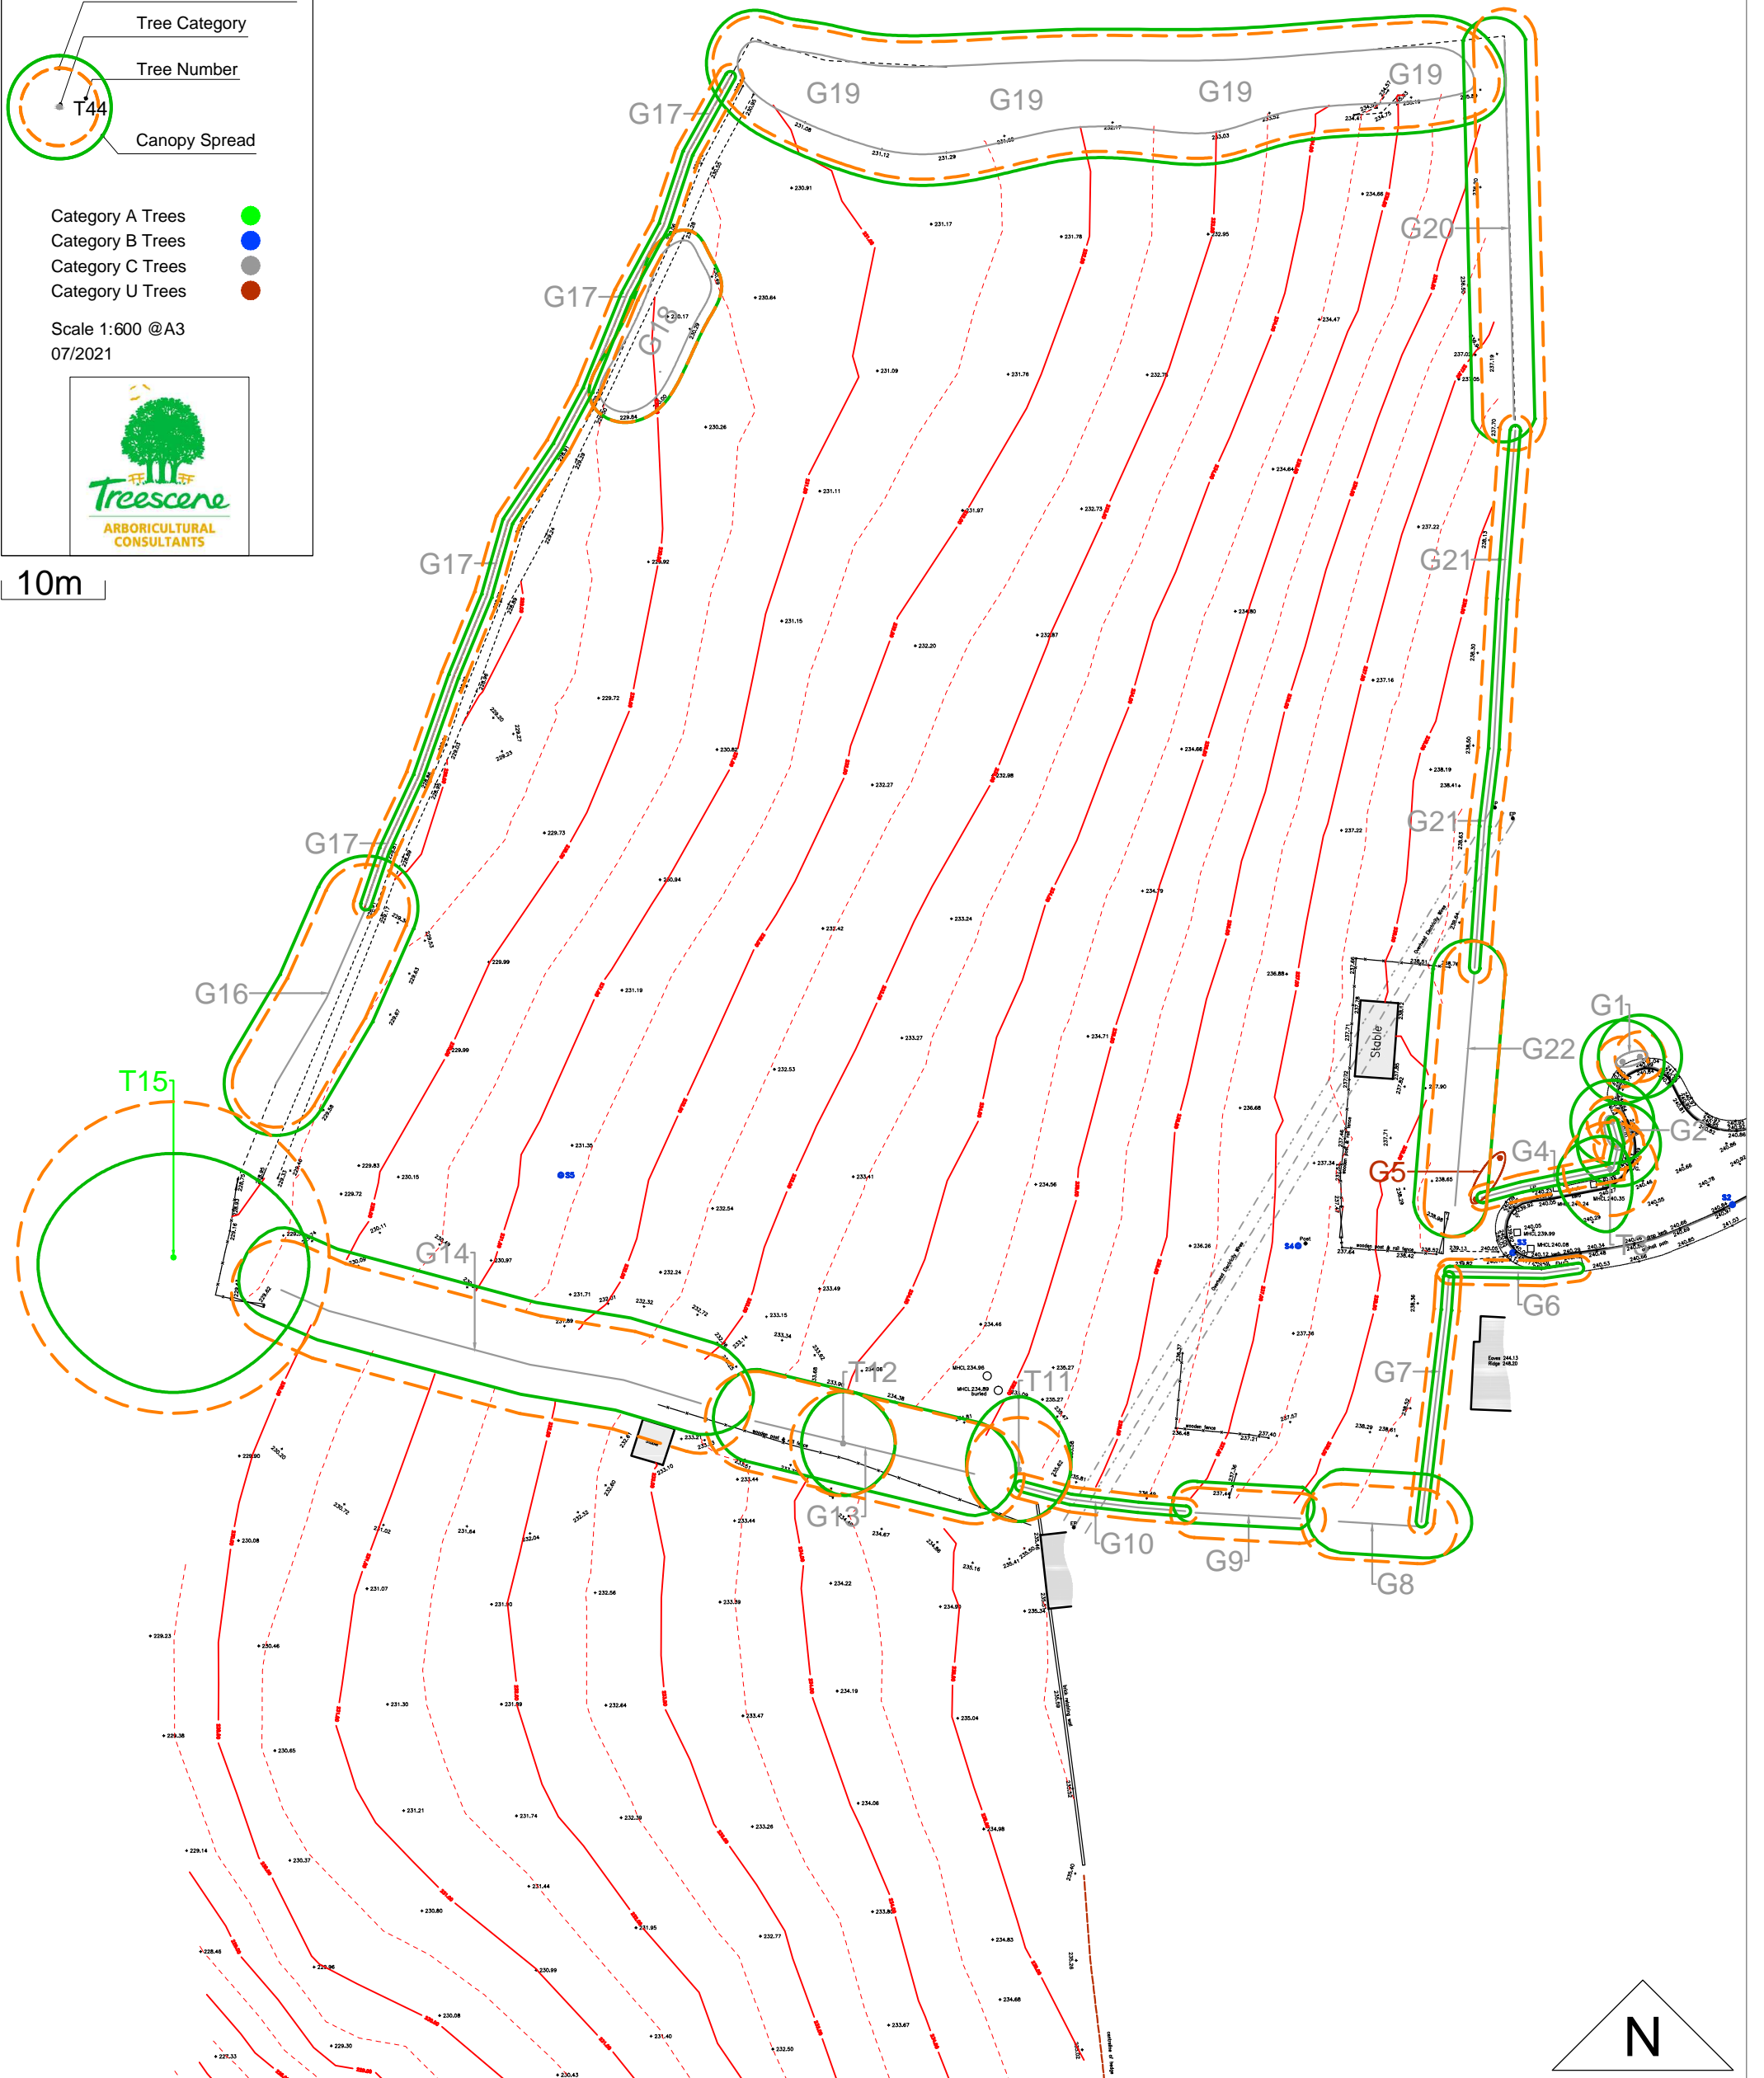

Churchfields, Devauden

Tree Constraints Plan

Tree Constraints Plan

- Category A Trees ●
- Category B Trees ●
- Category C Trees ●
- Category U Trees ●

Scale 1:600 @A3
07/2021

10m

Churchfields, Devauden

Tree Constraints Plan

Tree Constraints Plan

- Root Protection Area
- Tree Category
- Tree Number
- Canopy Spread

Category A Trees ●
Category B Trees ●
Category C Trees ●
Category U Trees ●

Scale 1:300 @A3
07/2021

10m

Churchfields, Devauden

Tree Constraints Plan

Tree Constraints Plan

- Category A Trees ●
- Category B Trees ●
- Category C Trees ●
- Category U Trees ●

Scale 1:300 @A3
07/2021

10m