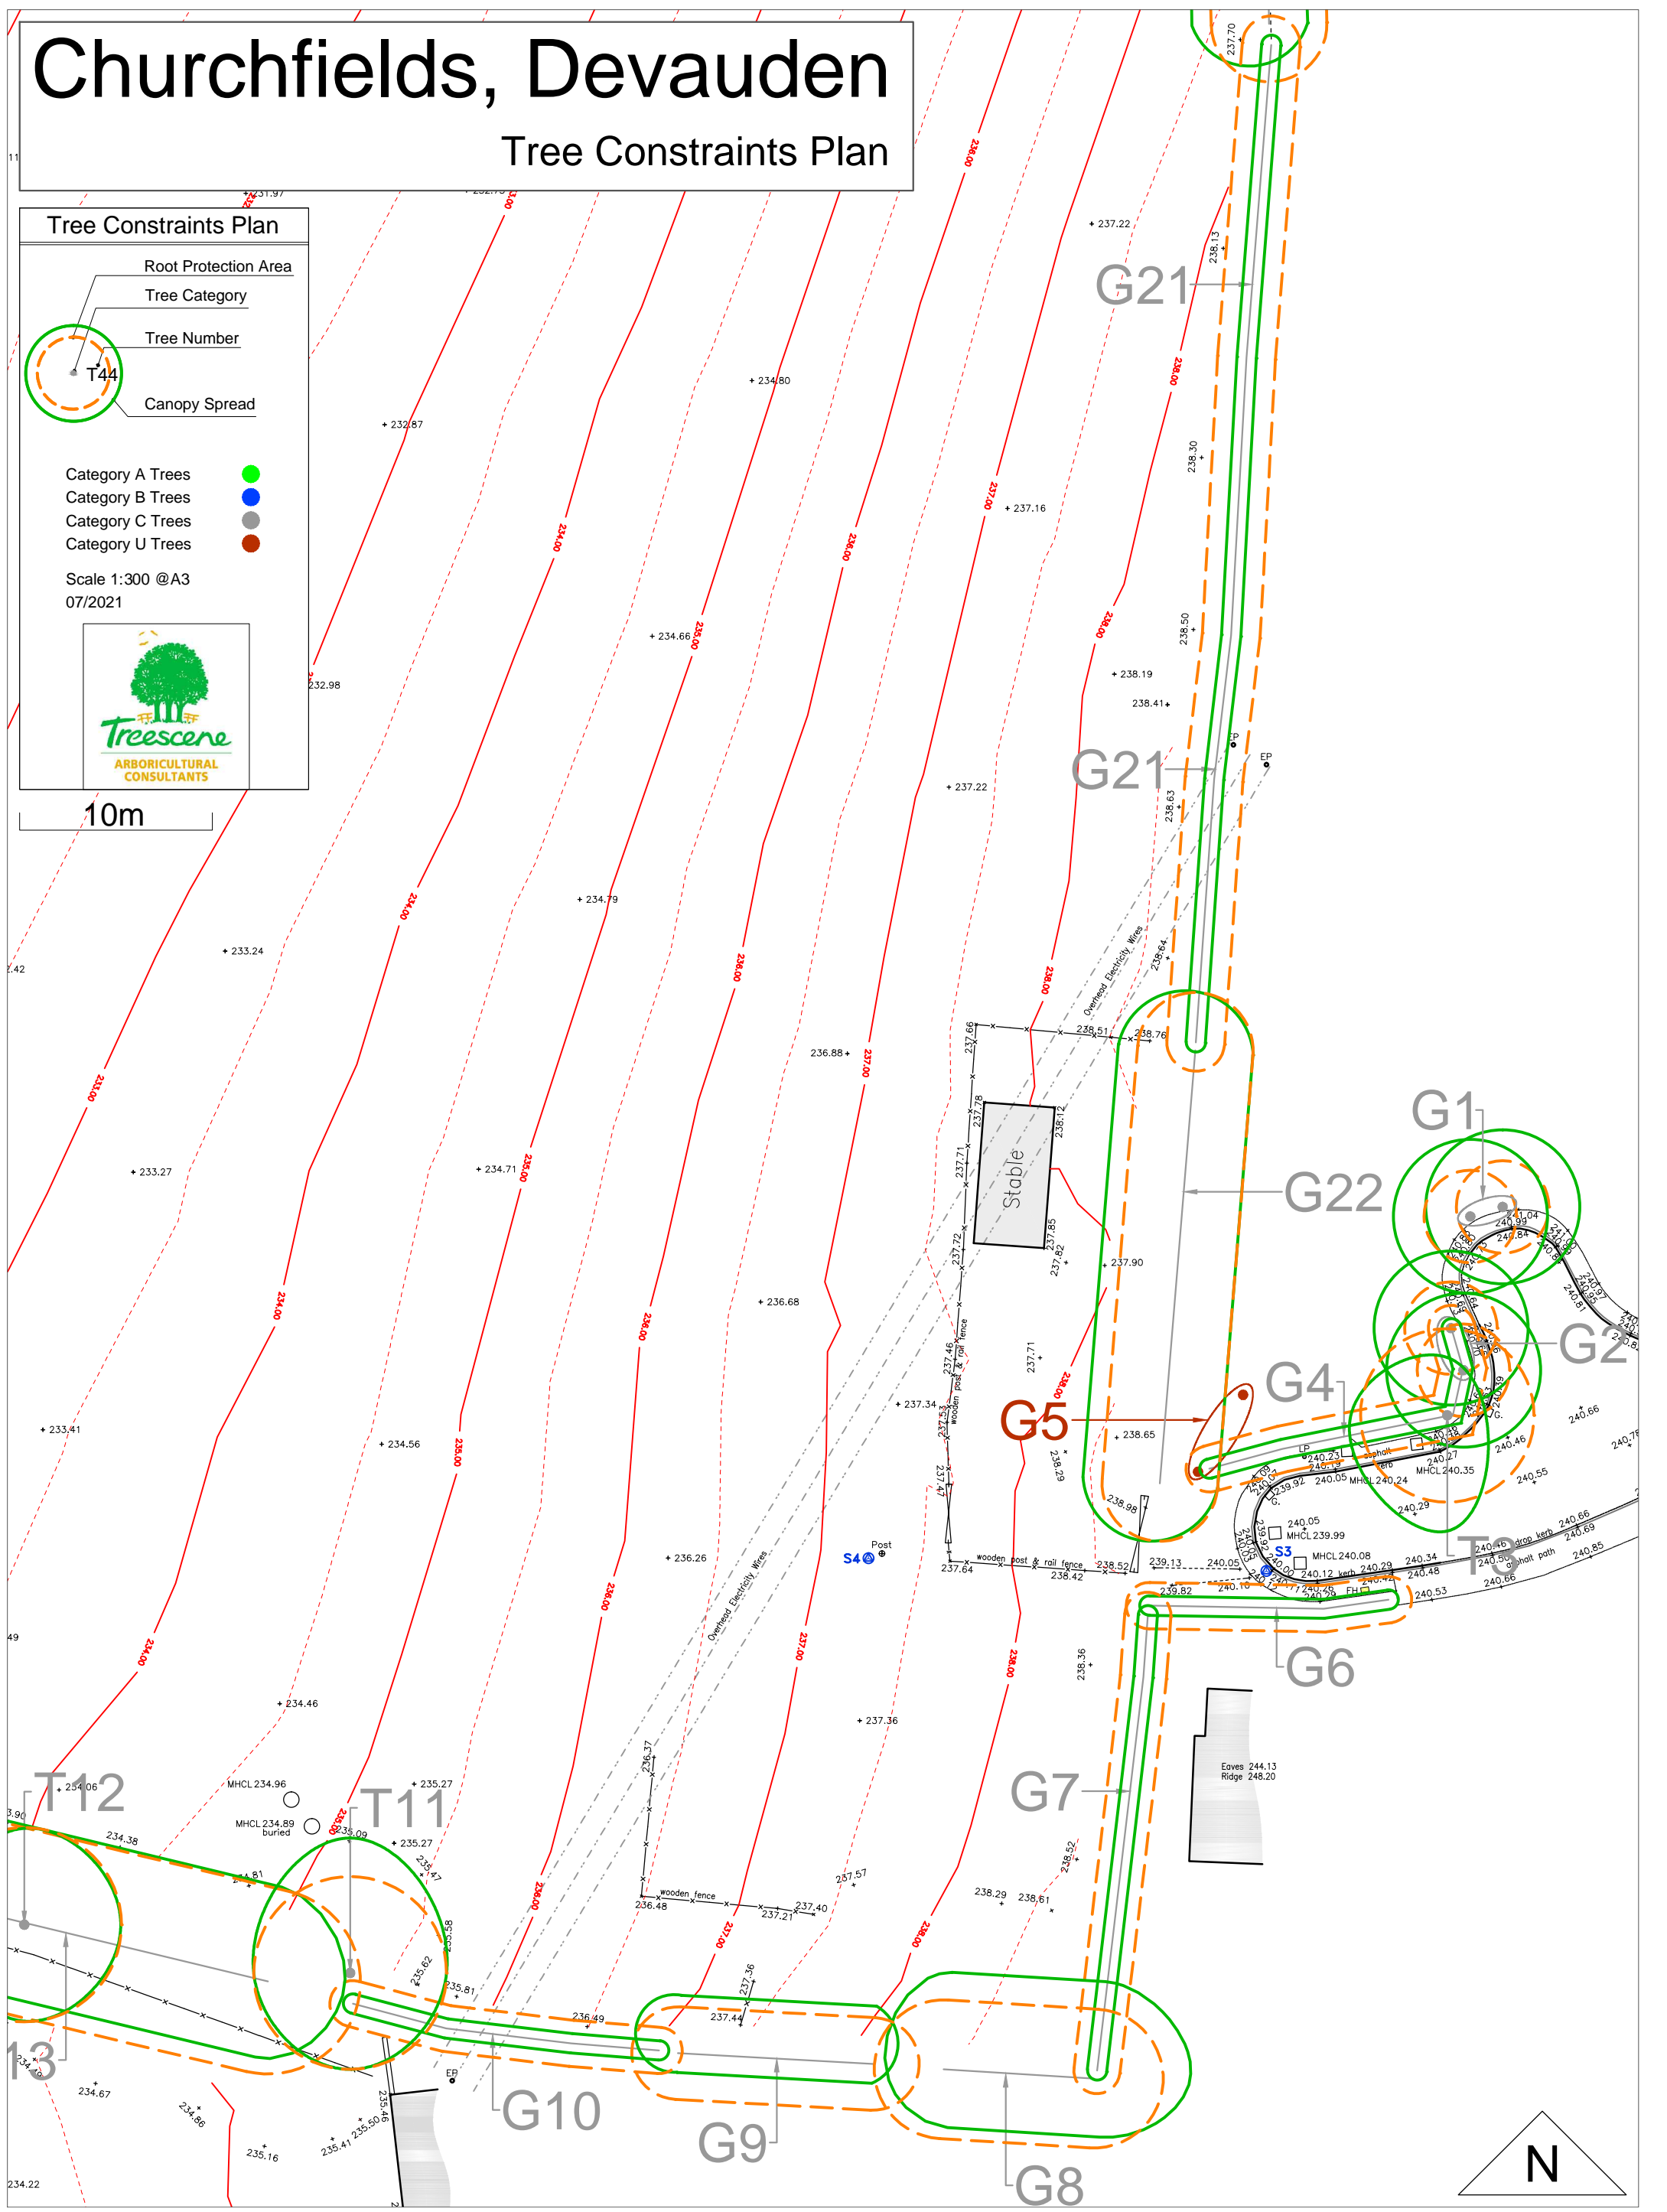

Churchfields, Devauden

Tree Constraints Plan

Tree Constraints Plan

- Category A Trees ●
- Category B Trees ●
- Category C Trees ●
- Category U Trees ●

Scale 1:600 @A3
07/2021

10m

Churchfields, Devauden

Tree Constraints Plan

Tree Constraints Plan

- Root Protection Area
- Tree Category
- Tree Number
- Canopy Spread

Category A Trees ●
Category B Trees ●
Category C Trees ●
Category U Trees ●

Scale 1:300 @A3
07/2021

10m

Churchfields, Devauden

Tree Constraints Plan

Tree Constraints Plan

- Category A Trees ●
- Category B Trees ●
- Category C Trees ●
- Category U Trees ●

Scale 1:300 @A3
07/2021

10m