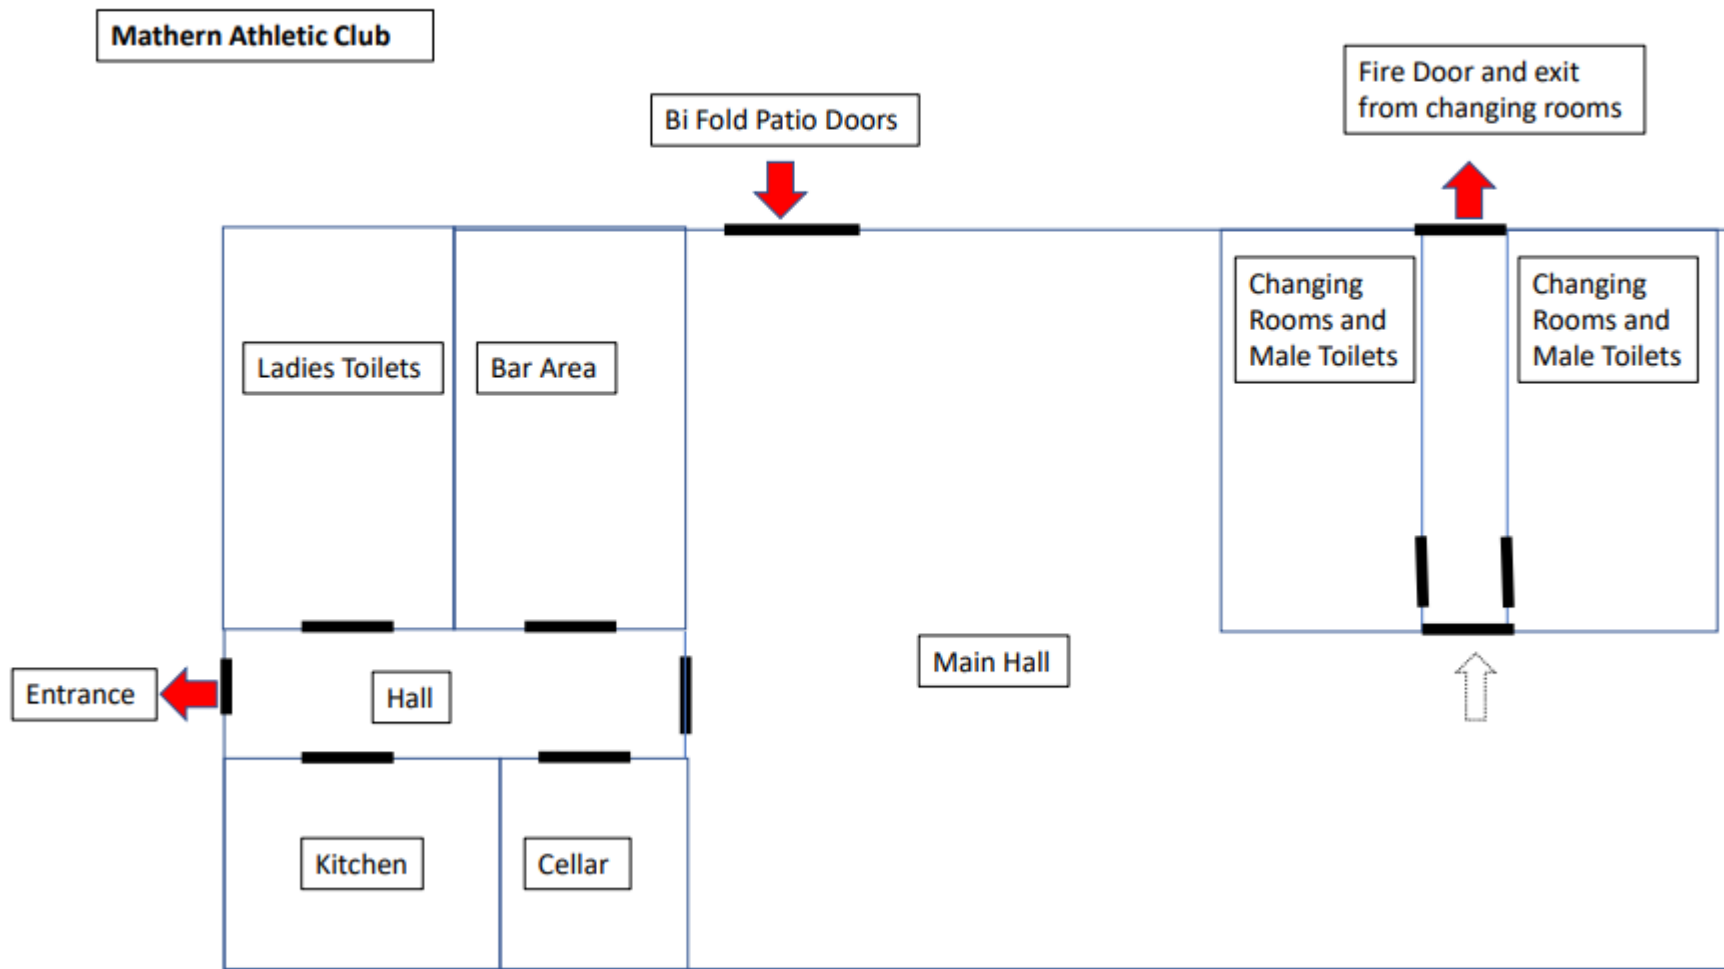

Mathern Athletic Club

Bi Fold Patio Doors

Fire Door and exit
from changing rooms

Ladies Toilets

Bar Area

Changing
Rooms and
Male Toilets

Changing
Rooms and
Male Toilets

Entrance

Hall

Main Hall

Kitchen

Cellar