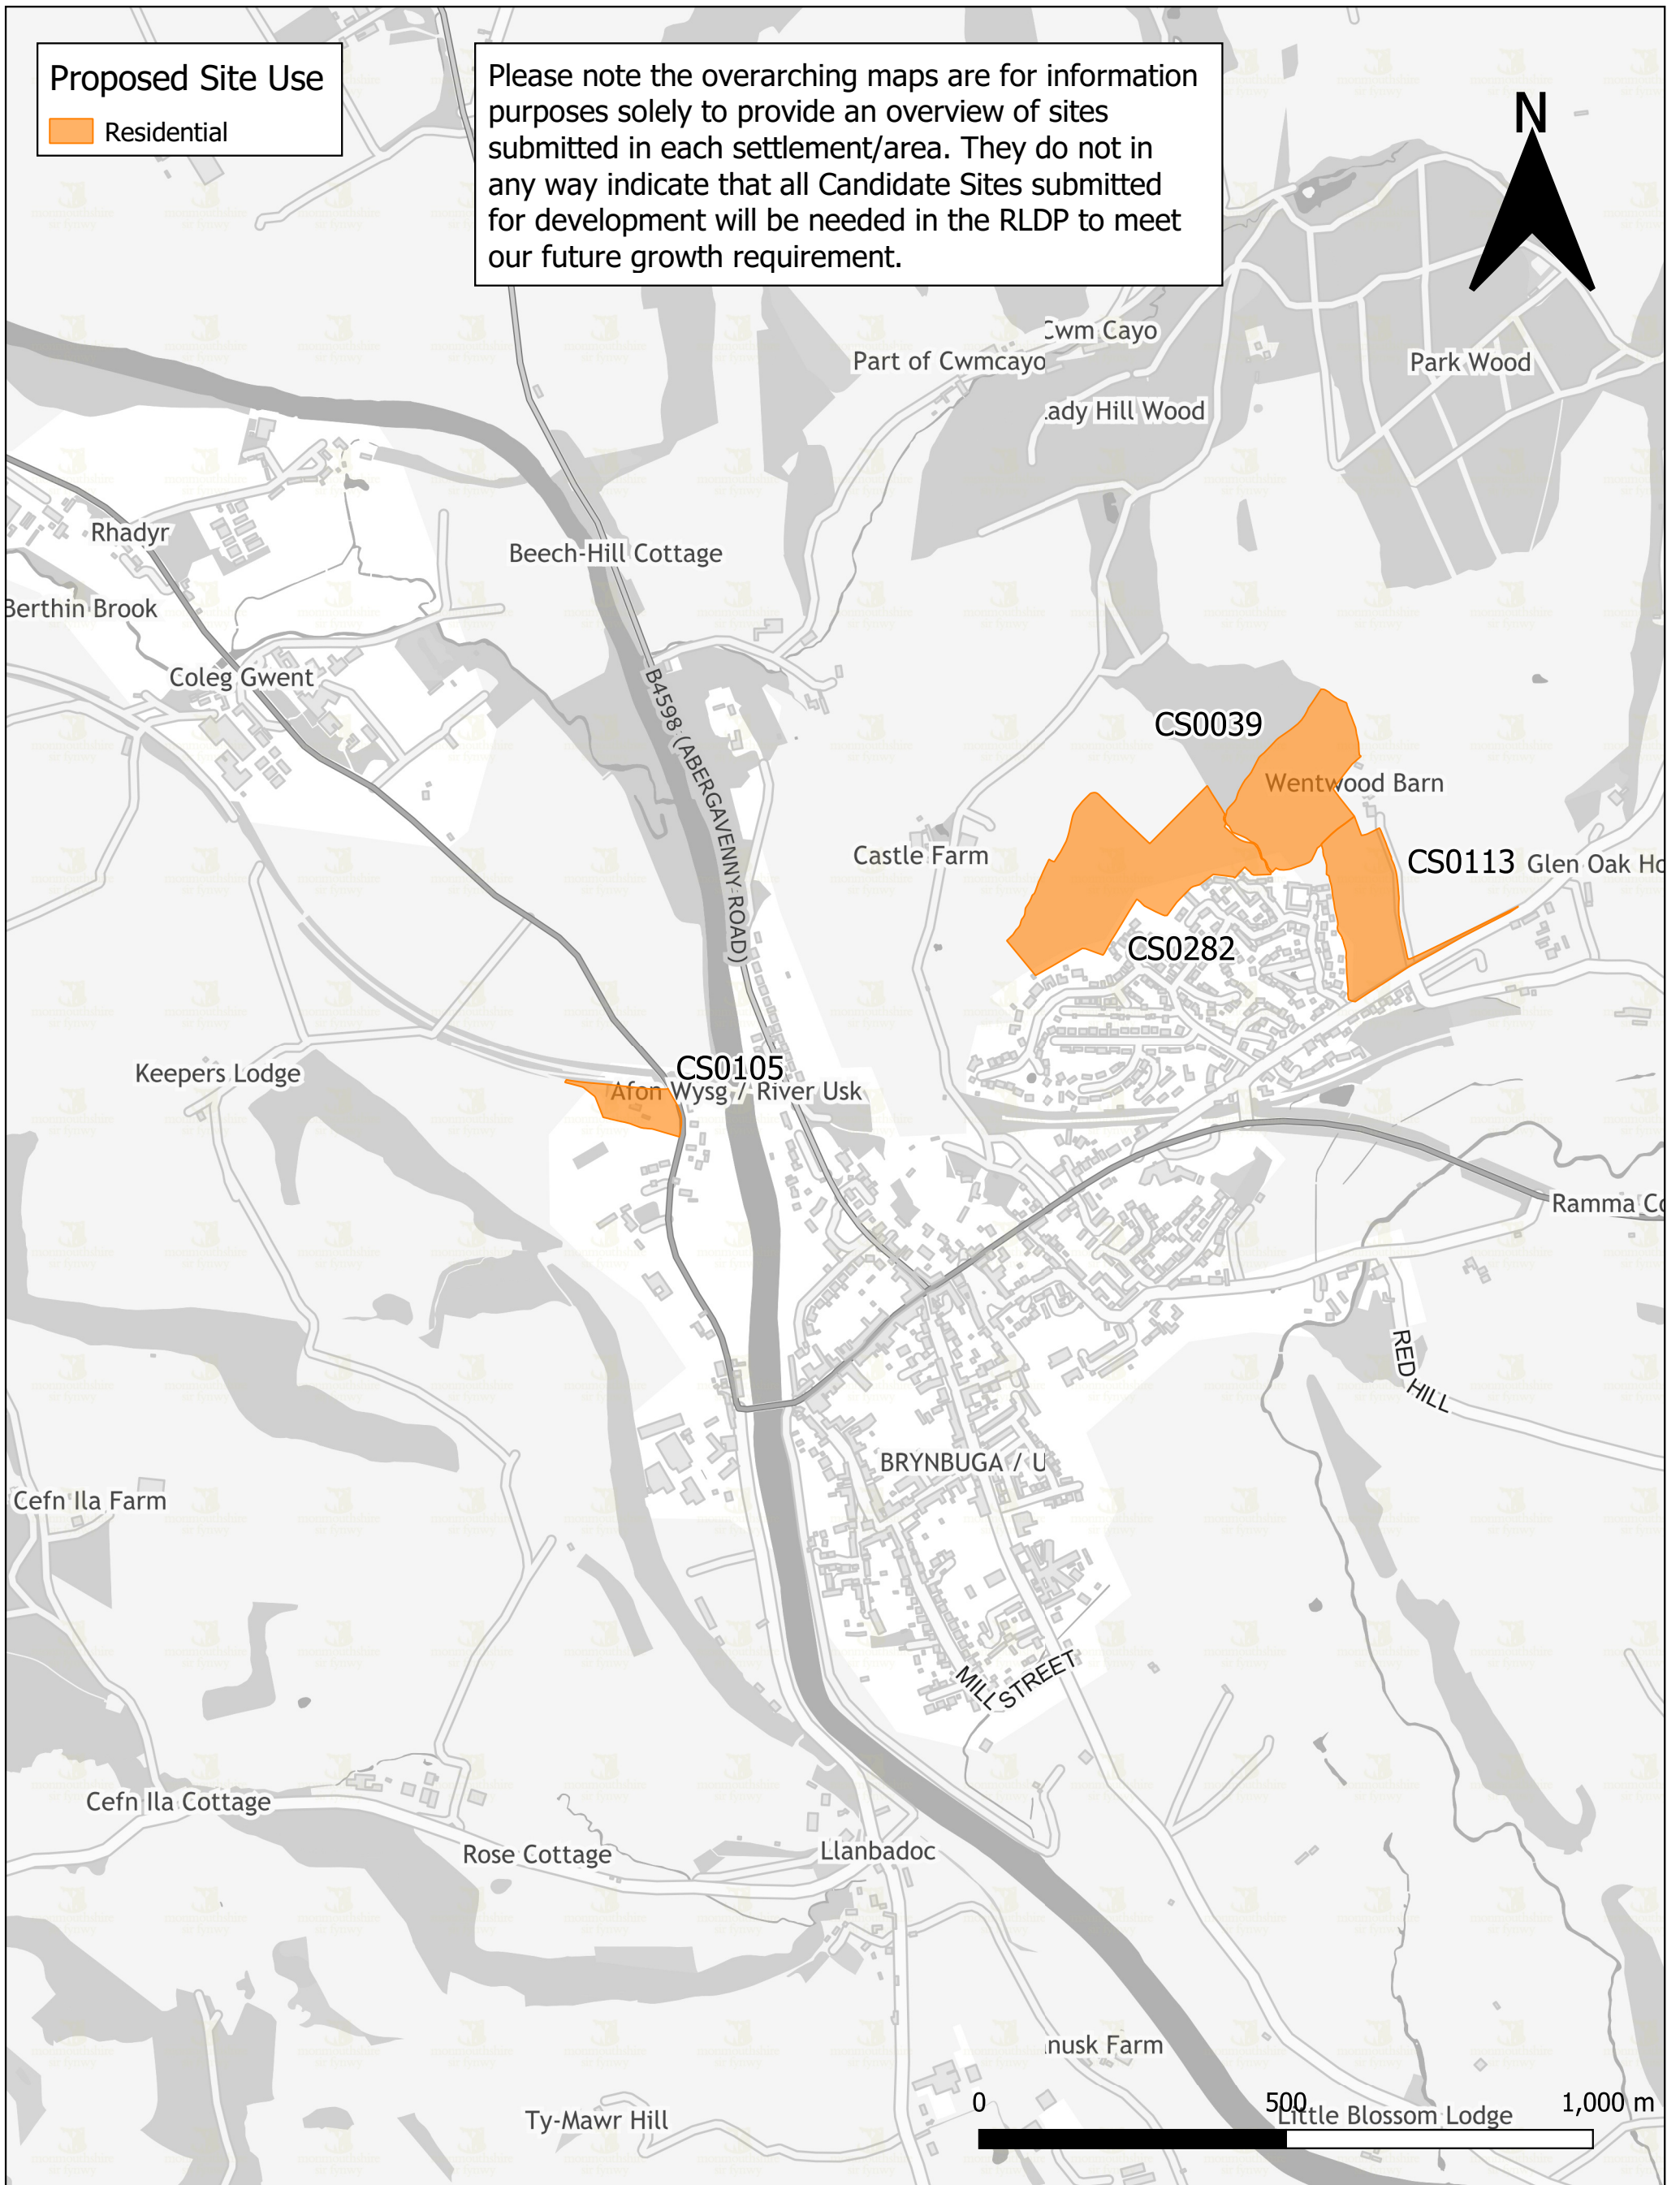

**Proposed Site Use**

Residential

Please note the overarching maps are for information purposes solely to provide an overview of sites submitted in each settlement/area. They do not in any way indicate that all Candidate Sites submitted for development will be needed in the RLDP to meet our future growth requirement.

**Overarching Map of Usk Candidate Sites for Development/  
Redevelopment progressing to Stage 3A Candidate Site Assessment**