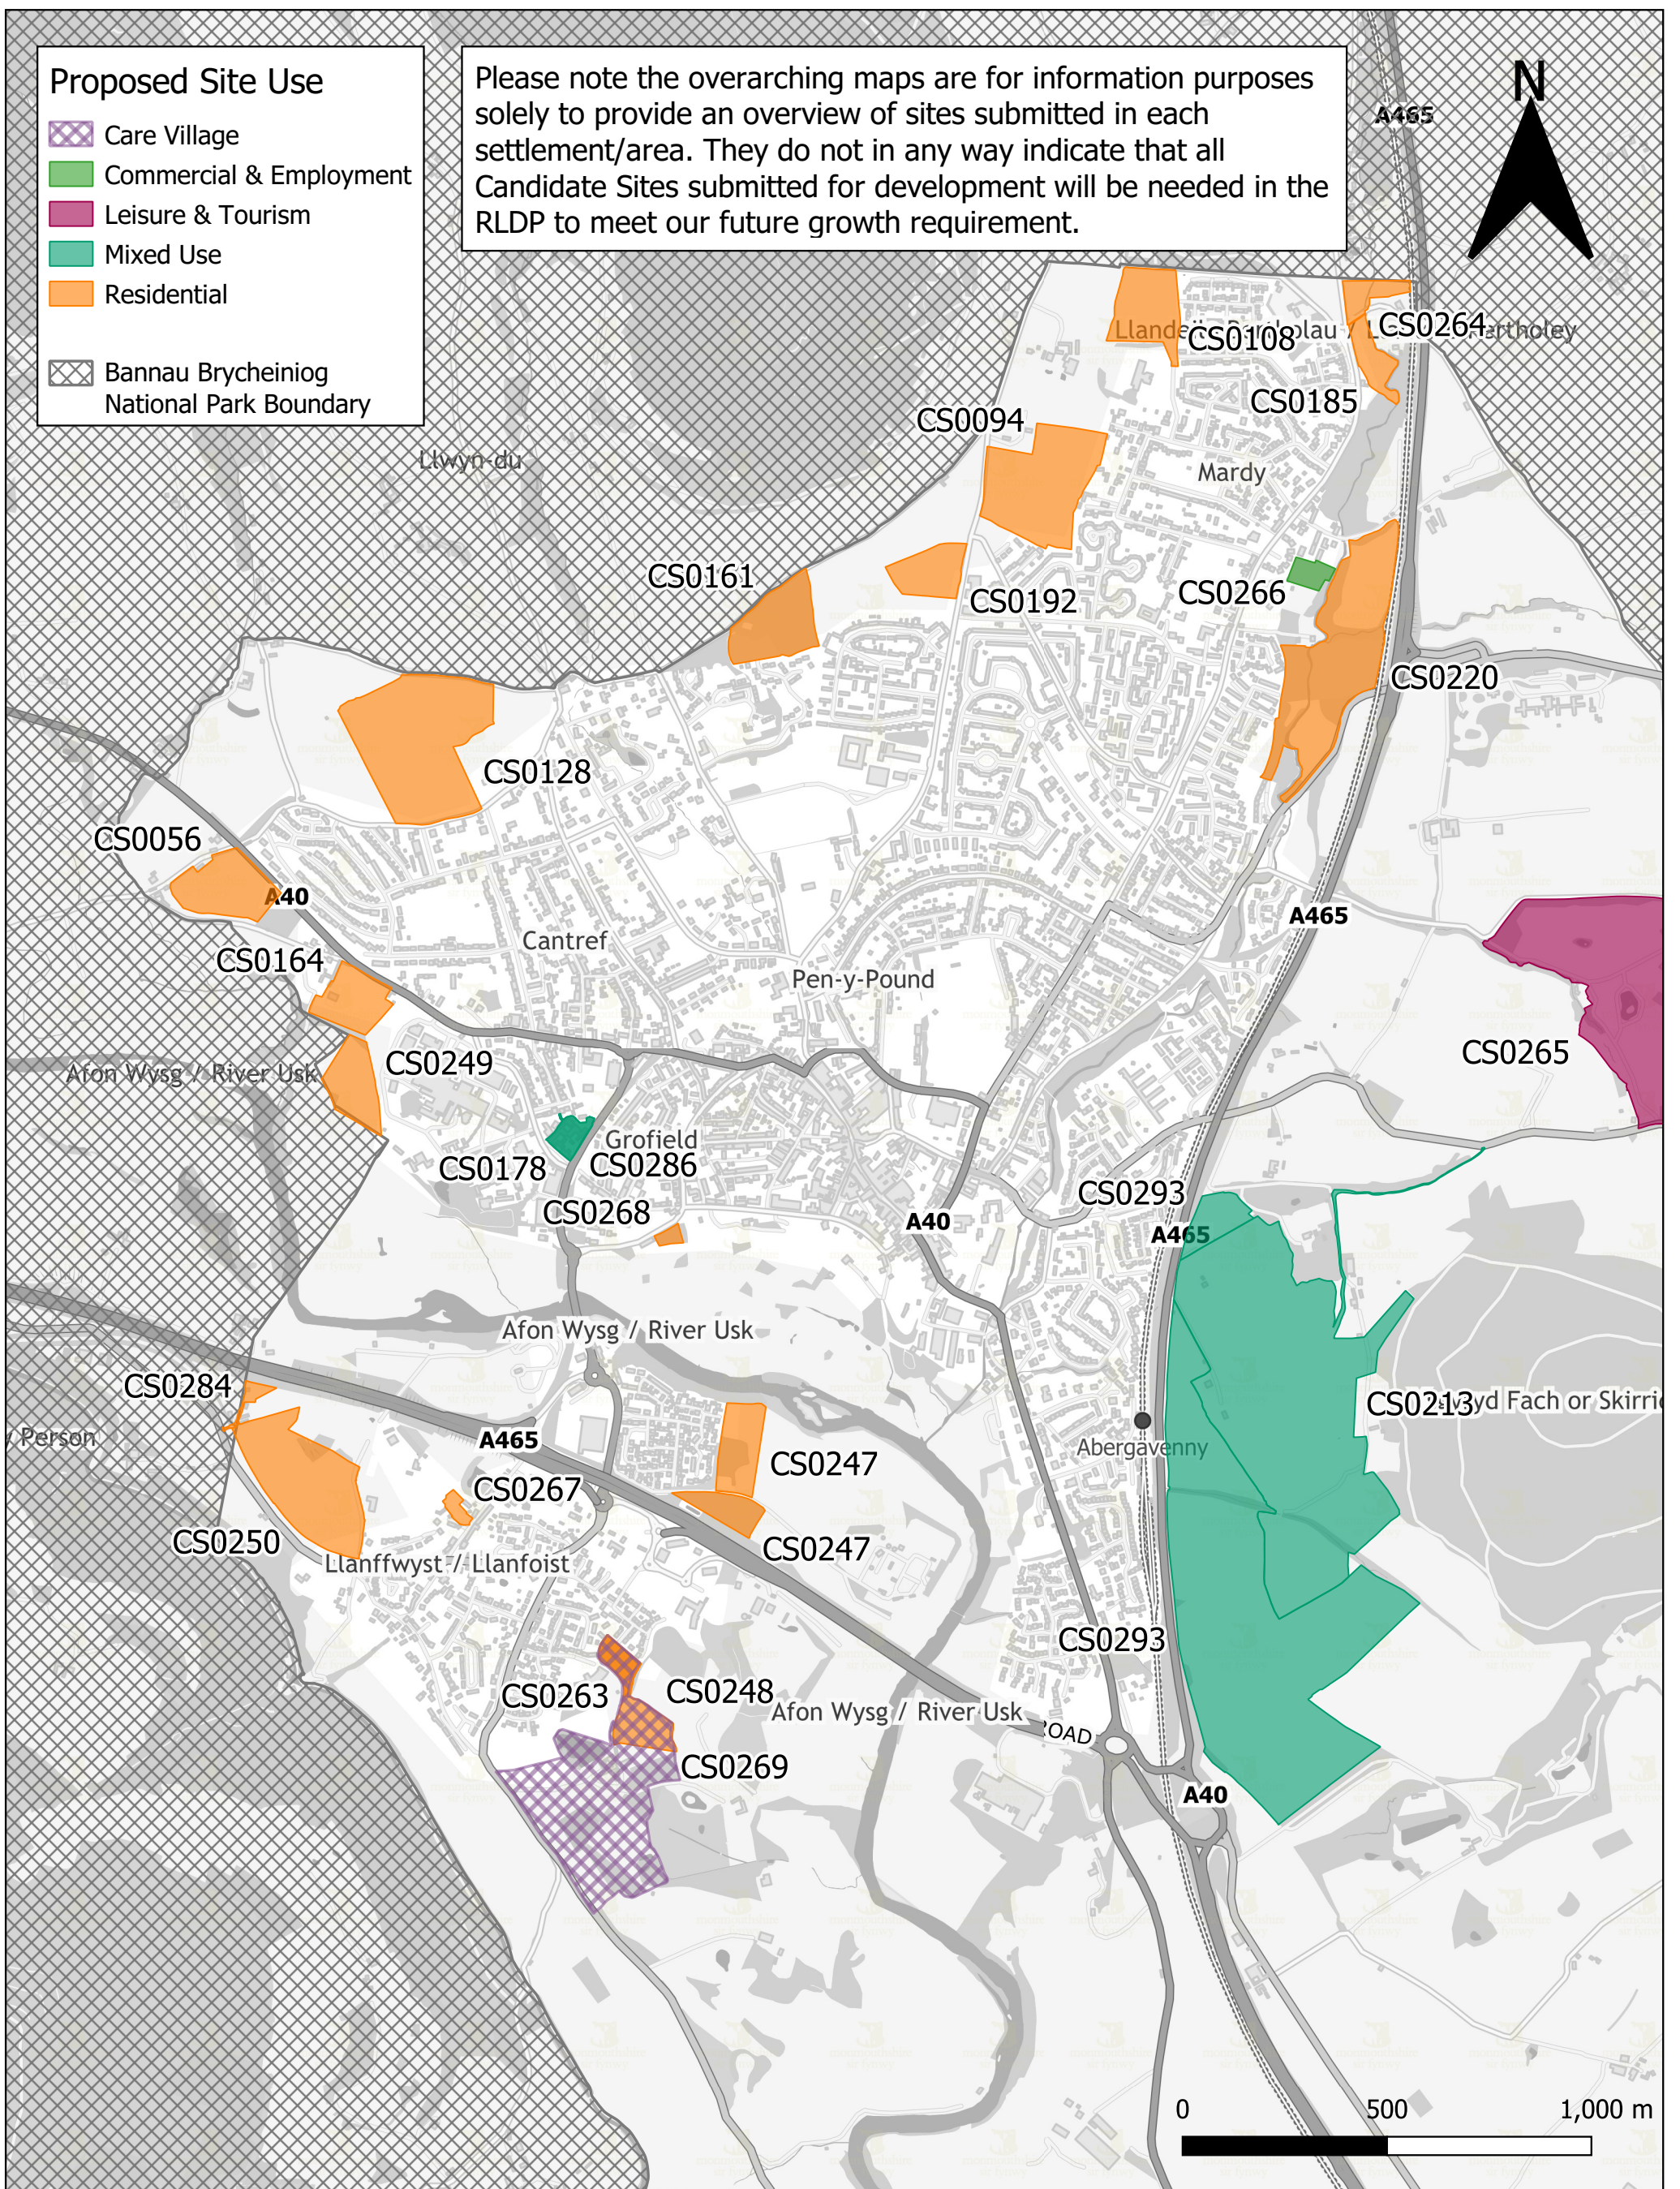

Proposed Site Use

-  Care Village
-  Commercial & Employment
-  Leisure & Tourism
-  Mixed Use
-  Residential
-  Bannau Brycheiniog National Park Boundary

Please note the overarching maps are for information purposes solely to provide an overview of sites submitted in each settlement/area. They do not in any way indicate that all Candidate Sites submitted for development will be needed in the RLDP to meet our future growth requirement.

Overarching Map of Abergavenny Candidate Sites for Development/ Redevelopment progressing to Stage 3A Candidate Site Assessment