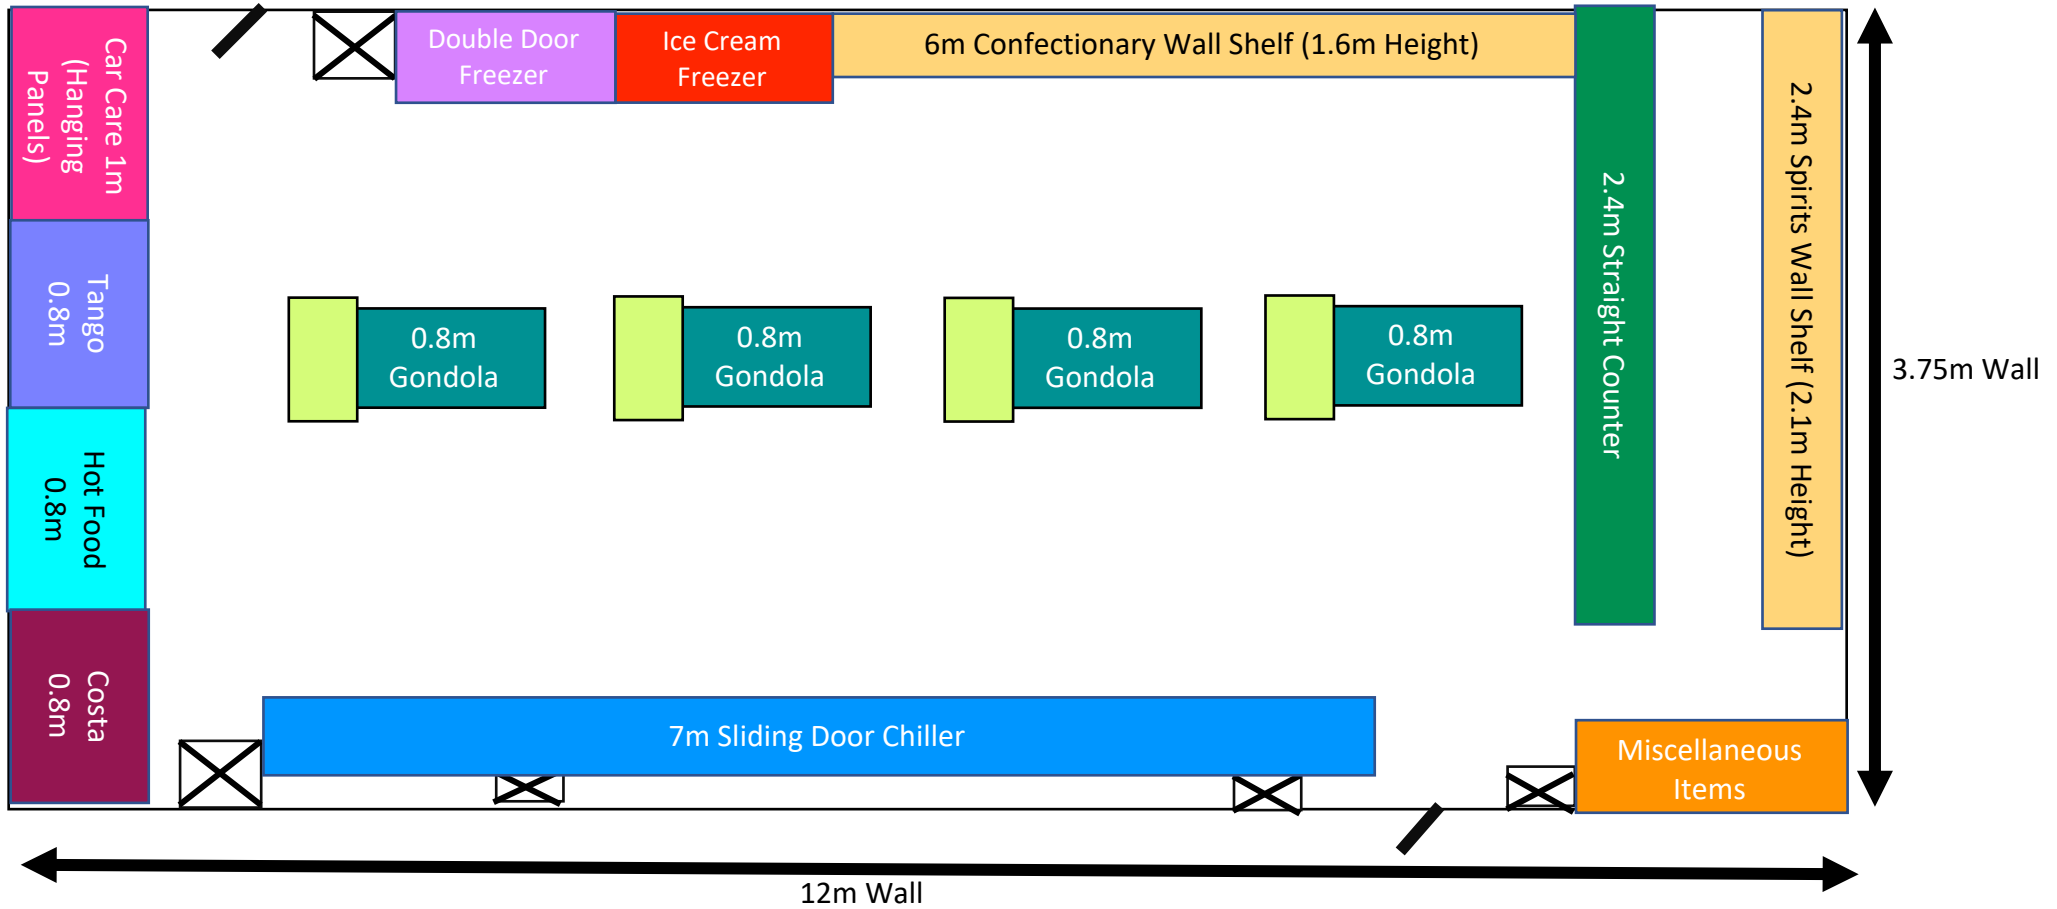

N.B.: Each Gondola has an end panel bay on the side without a promotion bay. Also, each Gondola has 0.8m of space from all sides of the gondola for customers to walk through. Furthermore, the floorplan is not exactly to scale.