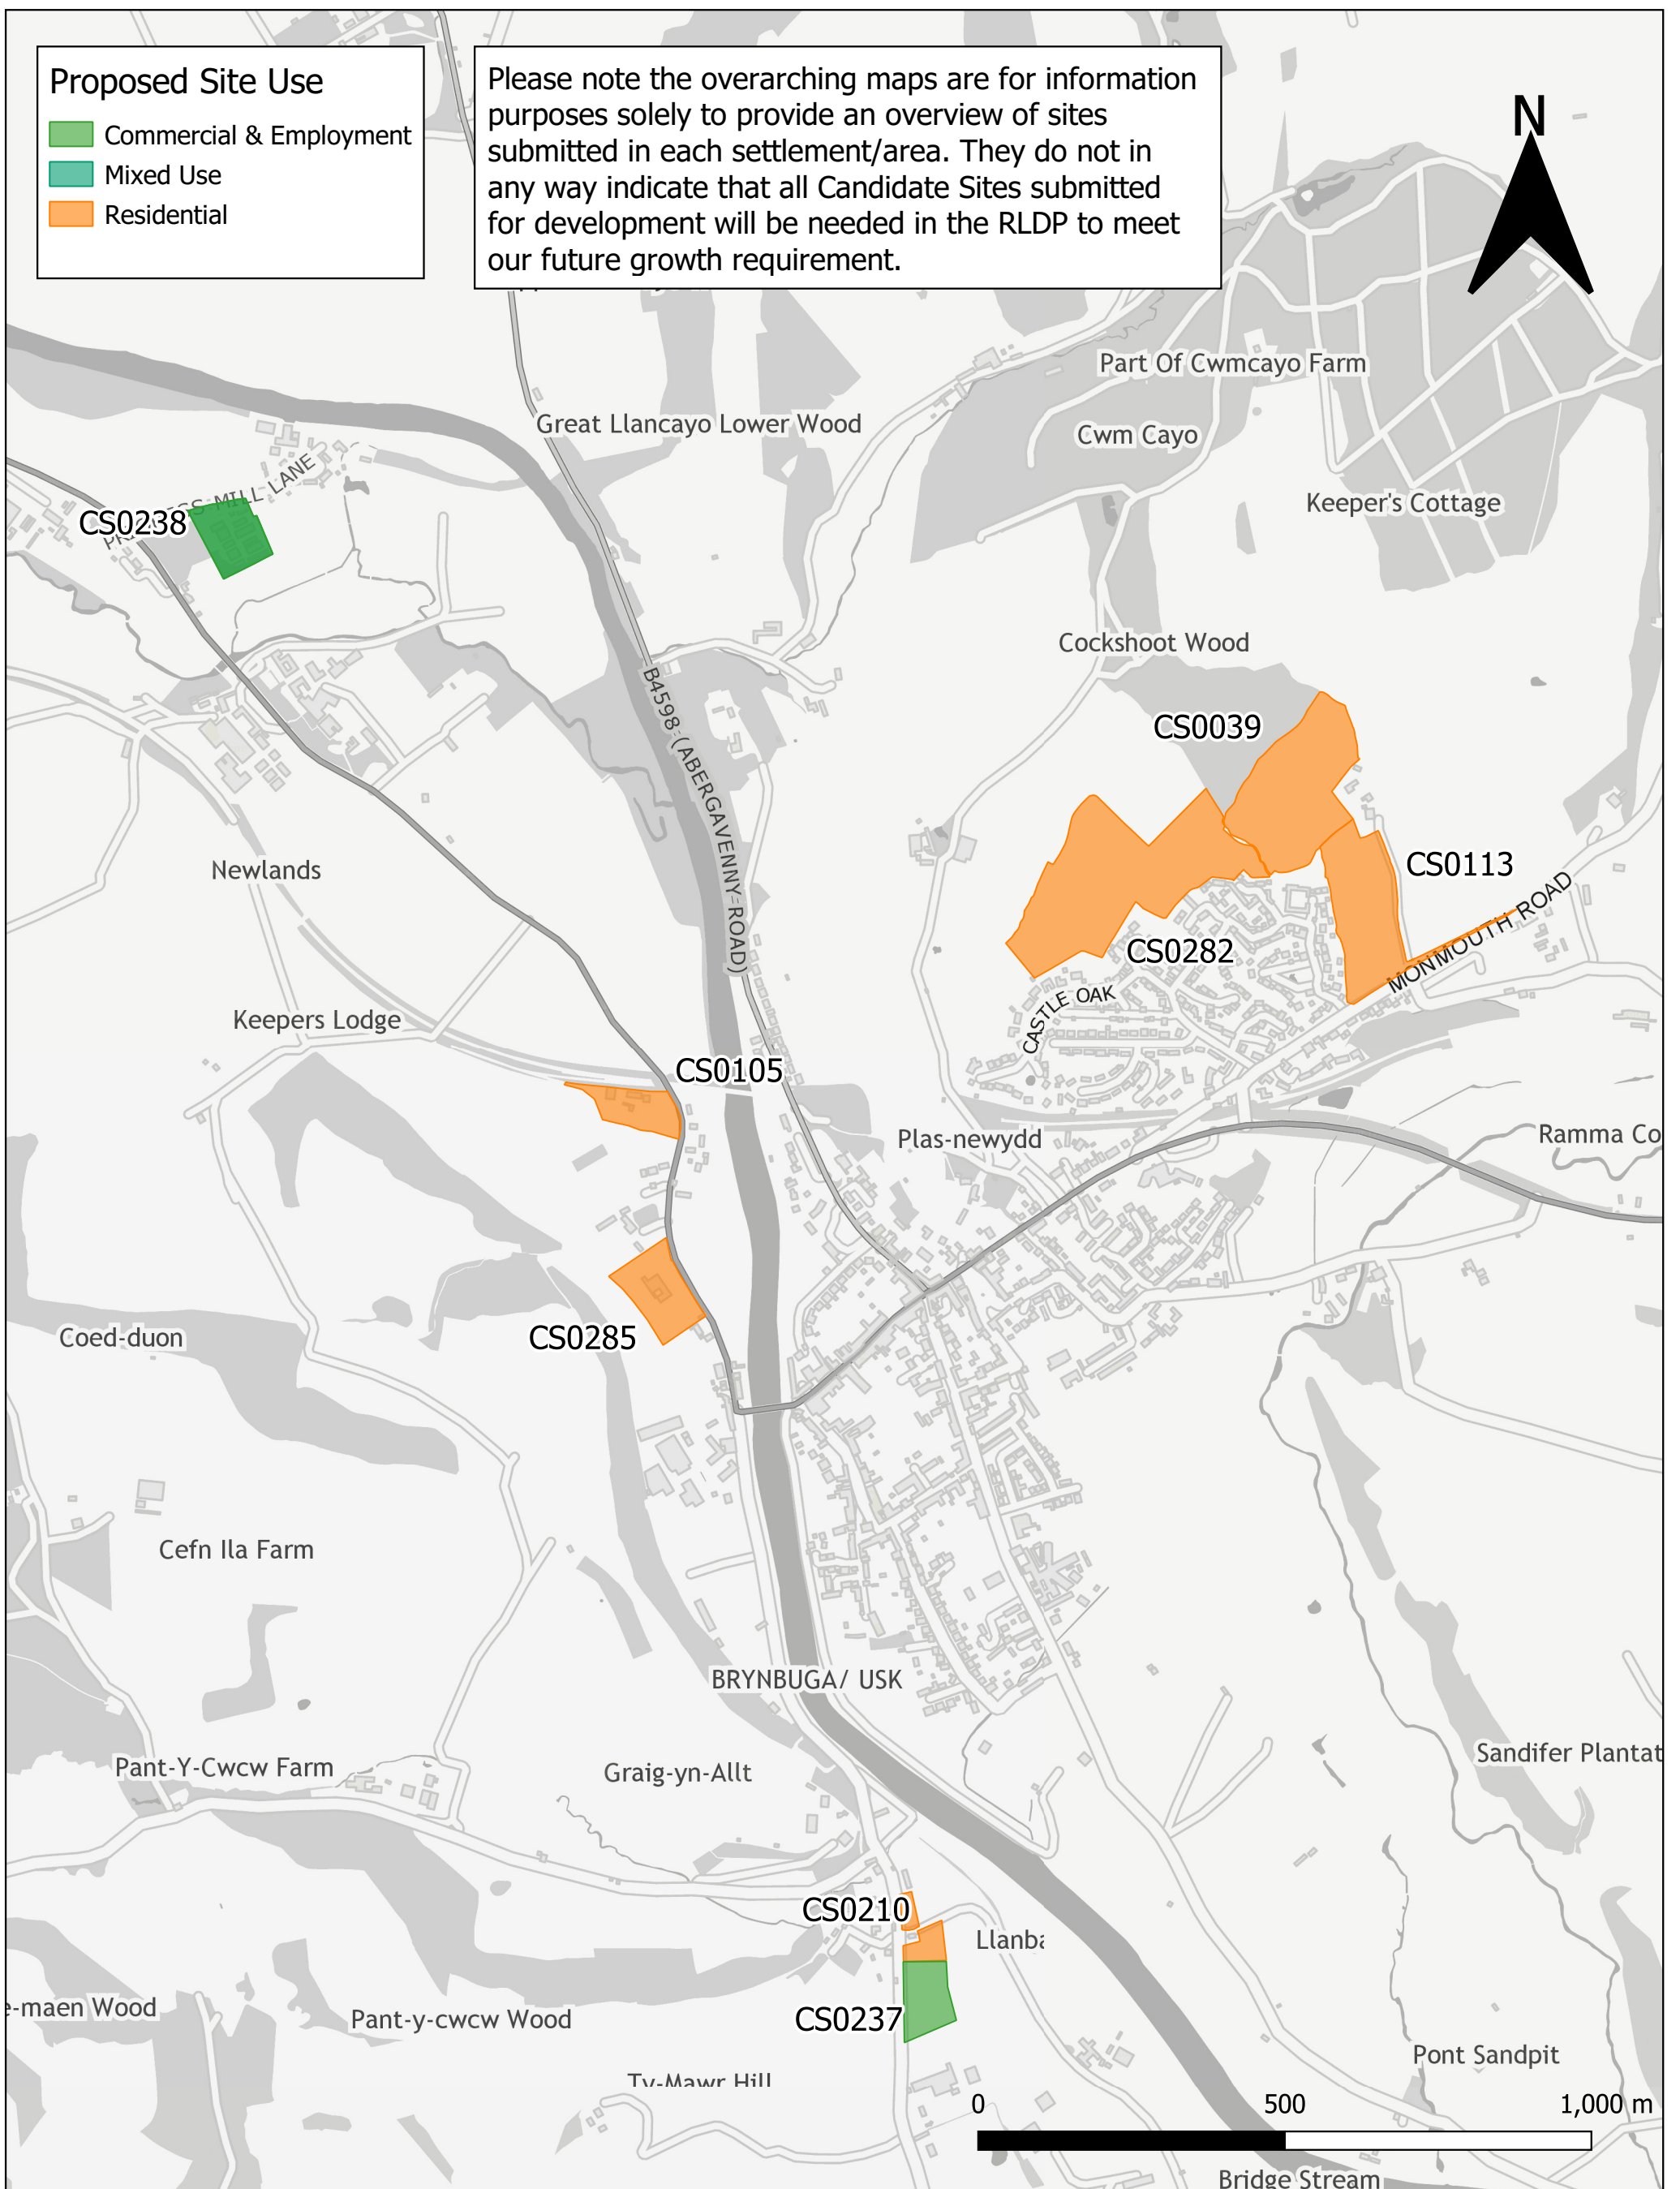

Proposed Site Use

- Commercial & Employment
- Mixed Use
- Residential

Please note the overarching maps are for information purposes solely to provide an overview of sites submitted in each settlement/area. They do not in any way indicate that all Candidate Sites submitted for development will be needed in the RLDP to meet our future growth requirement.

Overarching Map of Usk Candidate Sites for Development/ Redevelopment

(c) Ordnance Survey 10023415 2022