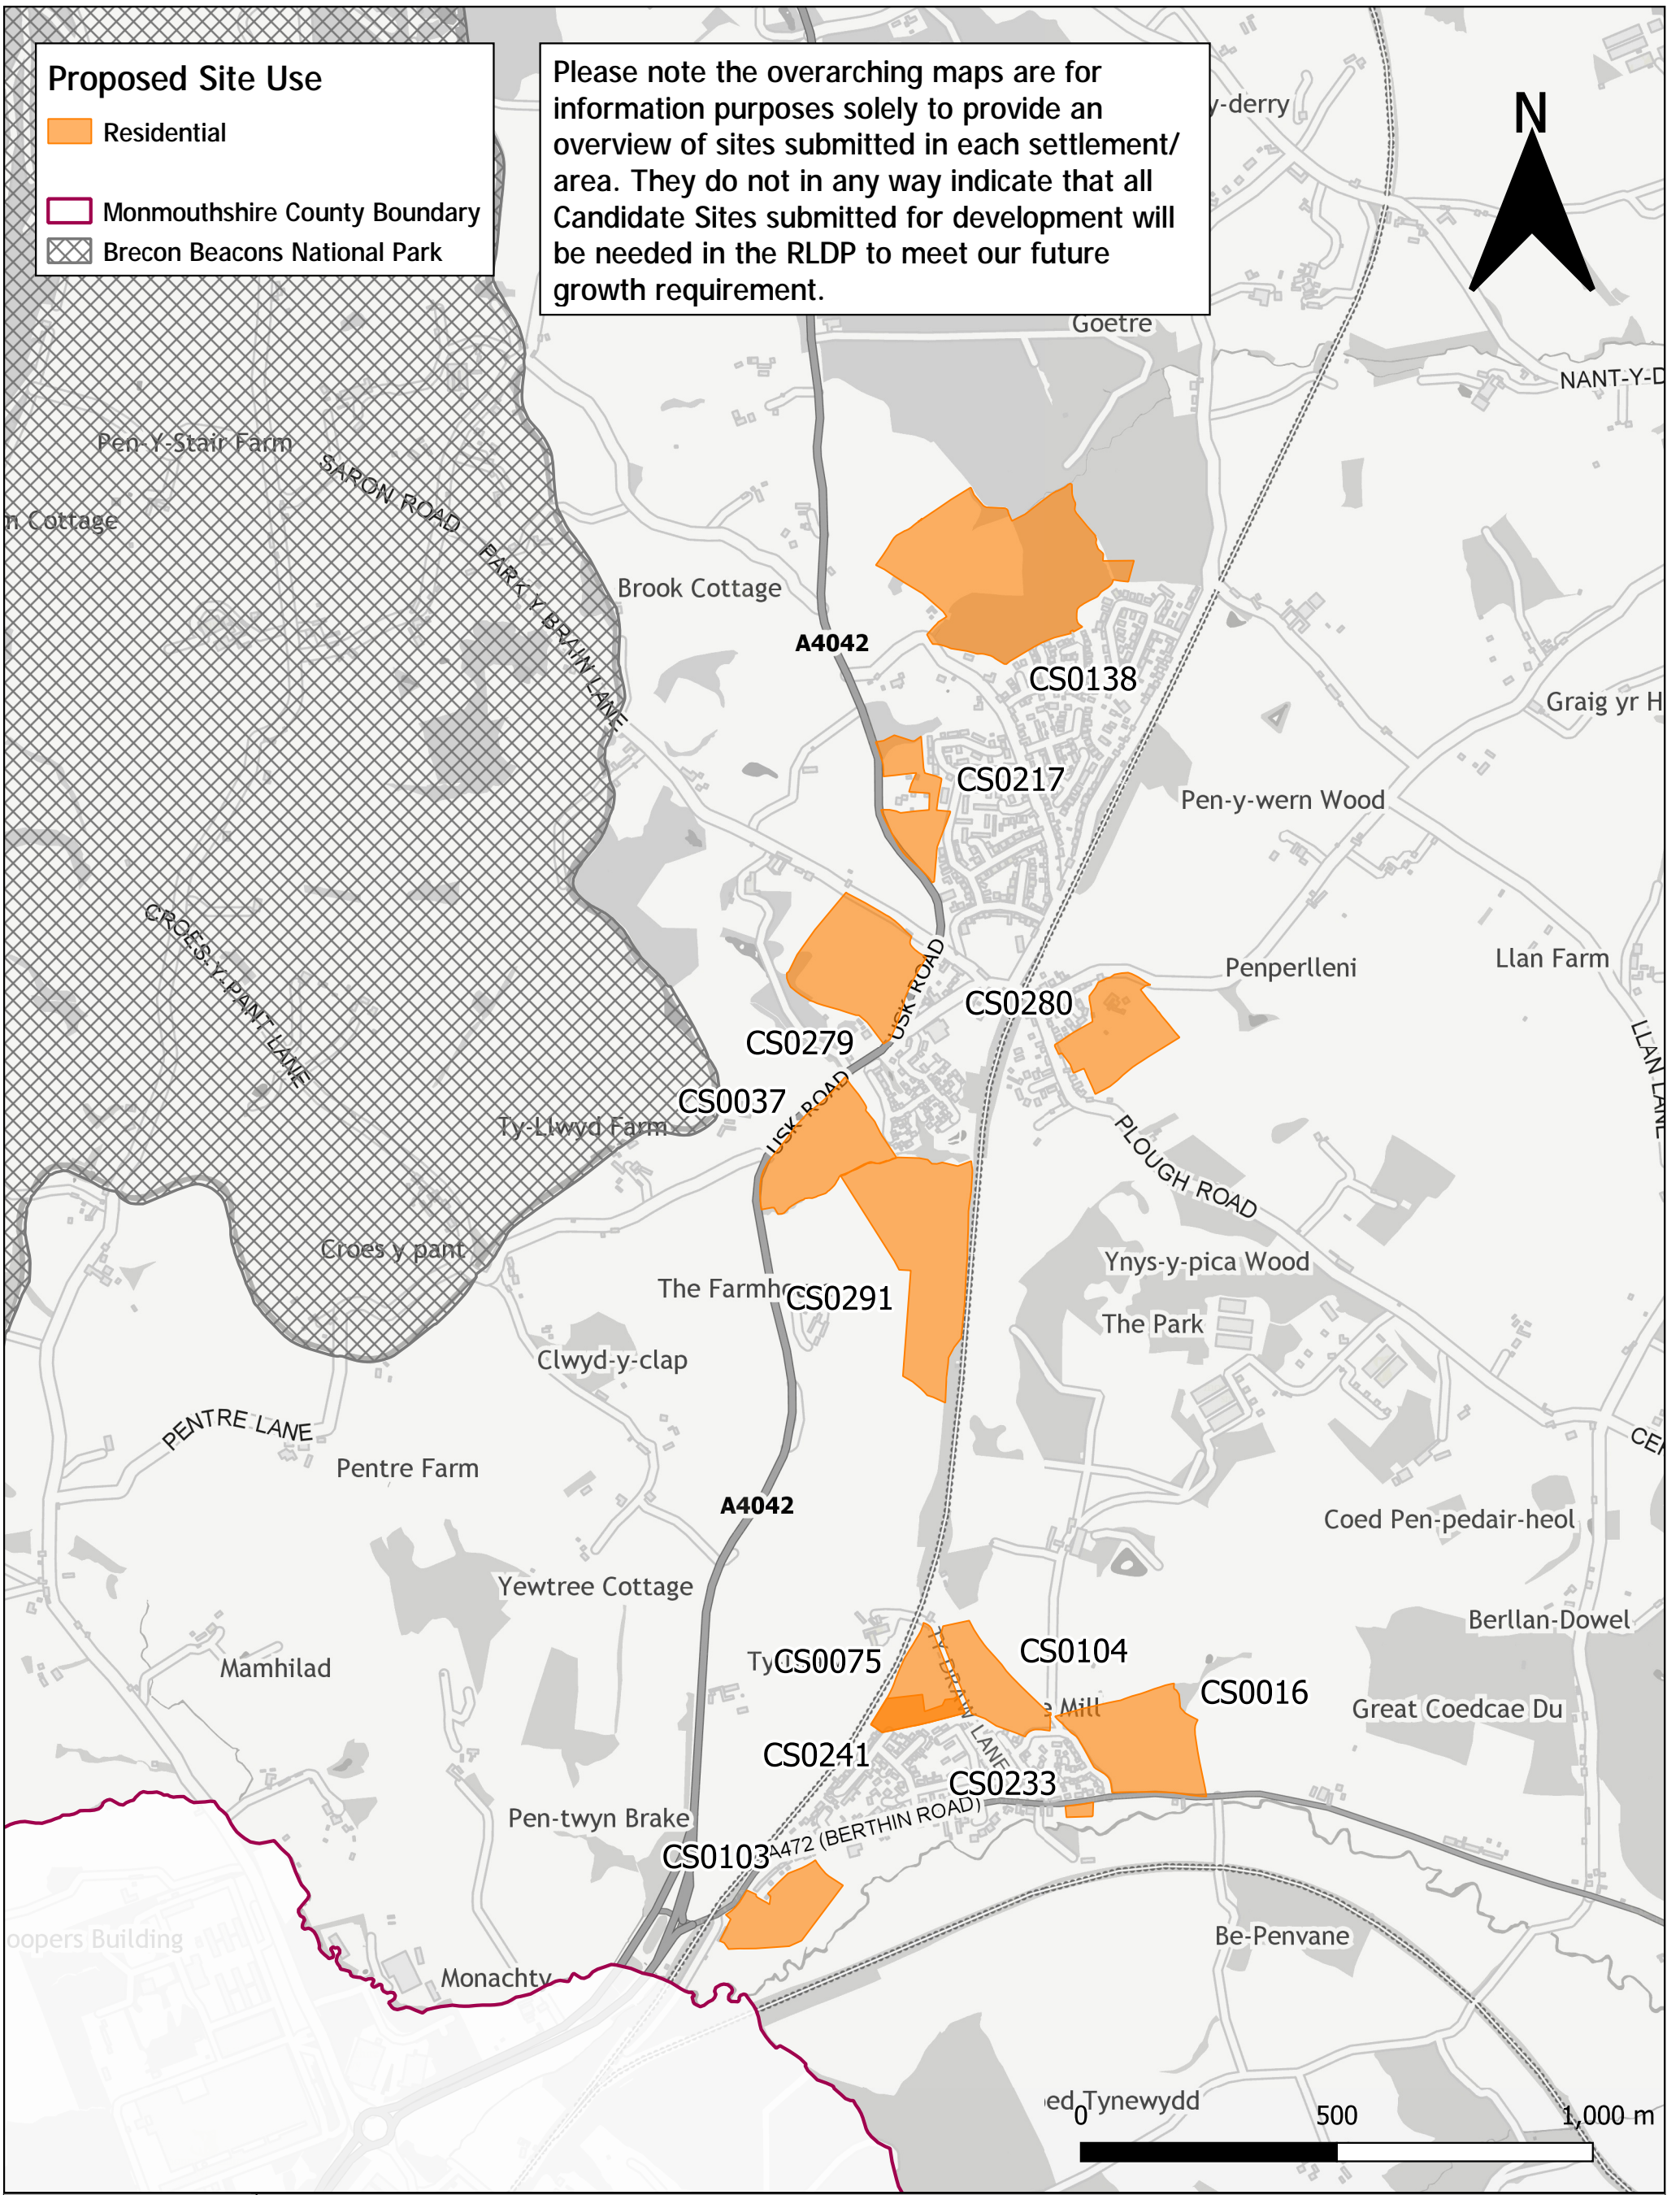

**Proposed Site Use**

-  Residential
-  Monmouthshire County Boundary
-  Brecon Beacons National Park

Please note the overarching maps are for information purposes solely to provide an overview of sites submitted in each settlement/area. They do not in any way indicate that all Candidate Sites submitted for development will be needed in the RLDP to meet our future growth requirement.

# Overarching Map of Penperlleni Candidate Sites for Development/Redevelopment