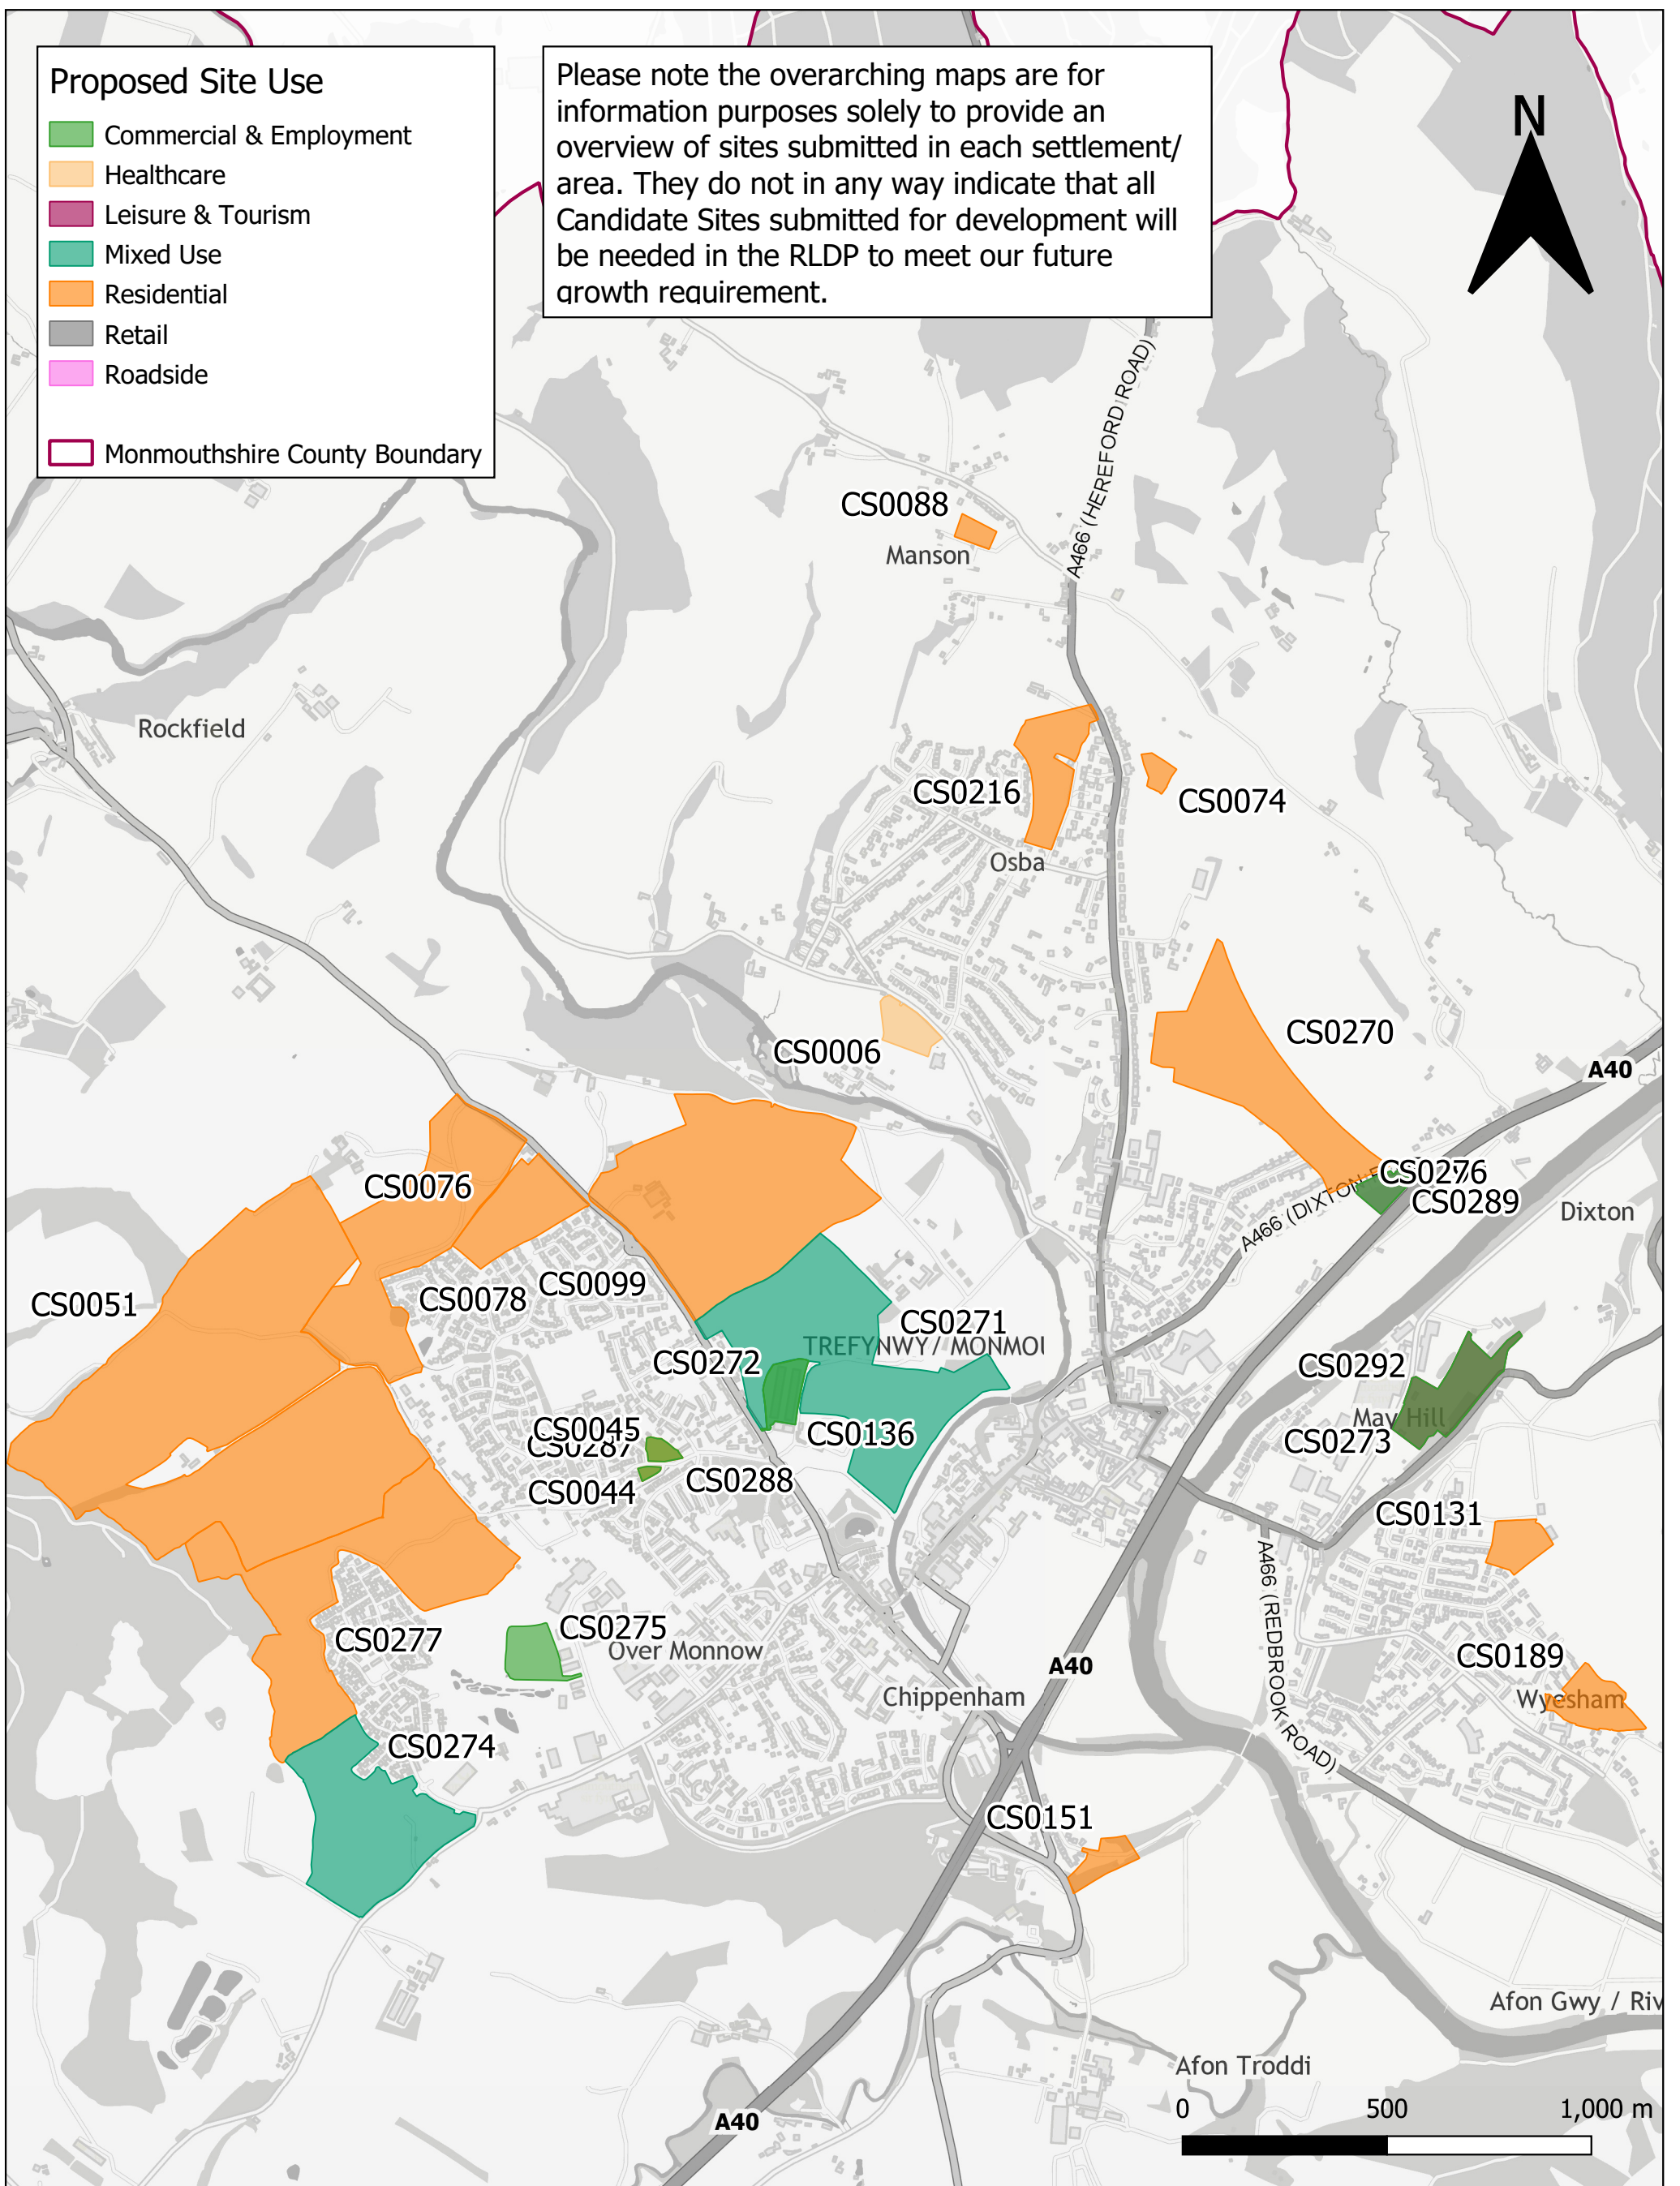

**Proposed Site Use**

- Commercial & Employment
- Healthcare
- Leisure & Tourism
- Mixed Use
- Residential
- Retail
- Roadside
- Monmouthshire County Boundary

Please note the overarching maps are for information purposes solely to provide an overview of sites submitted in each settlement/area. They do not in any way indicate that all Candidate Sites submitted for development will be needed in the RLDP to meet our future growth requirement.

# Overarching Map of Monmouth Candidate Sites for Development/Redevelopment