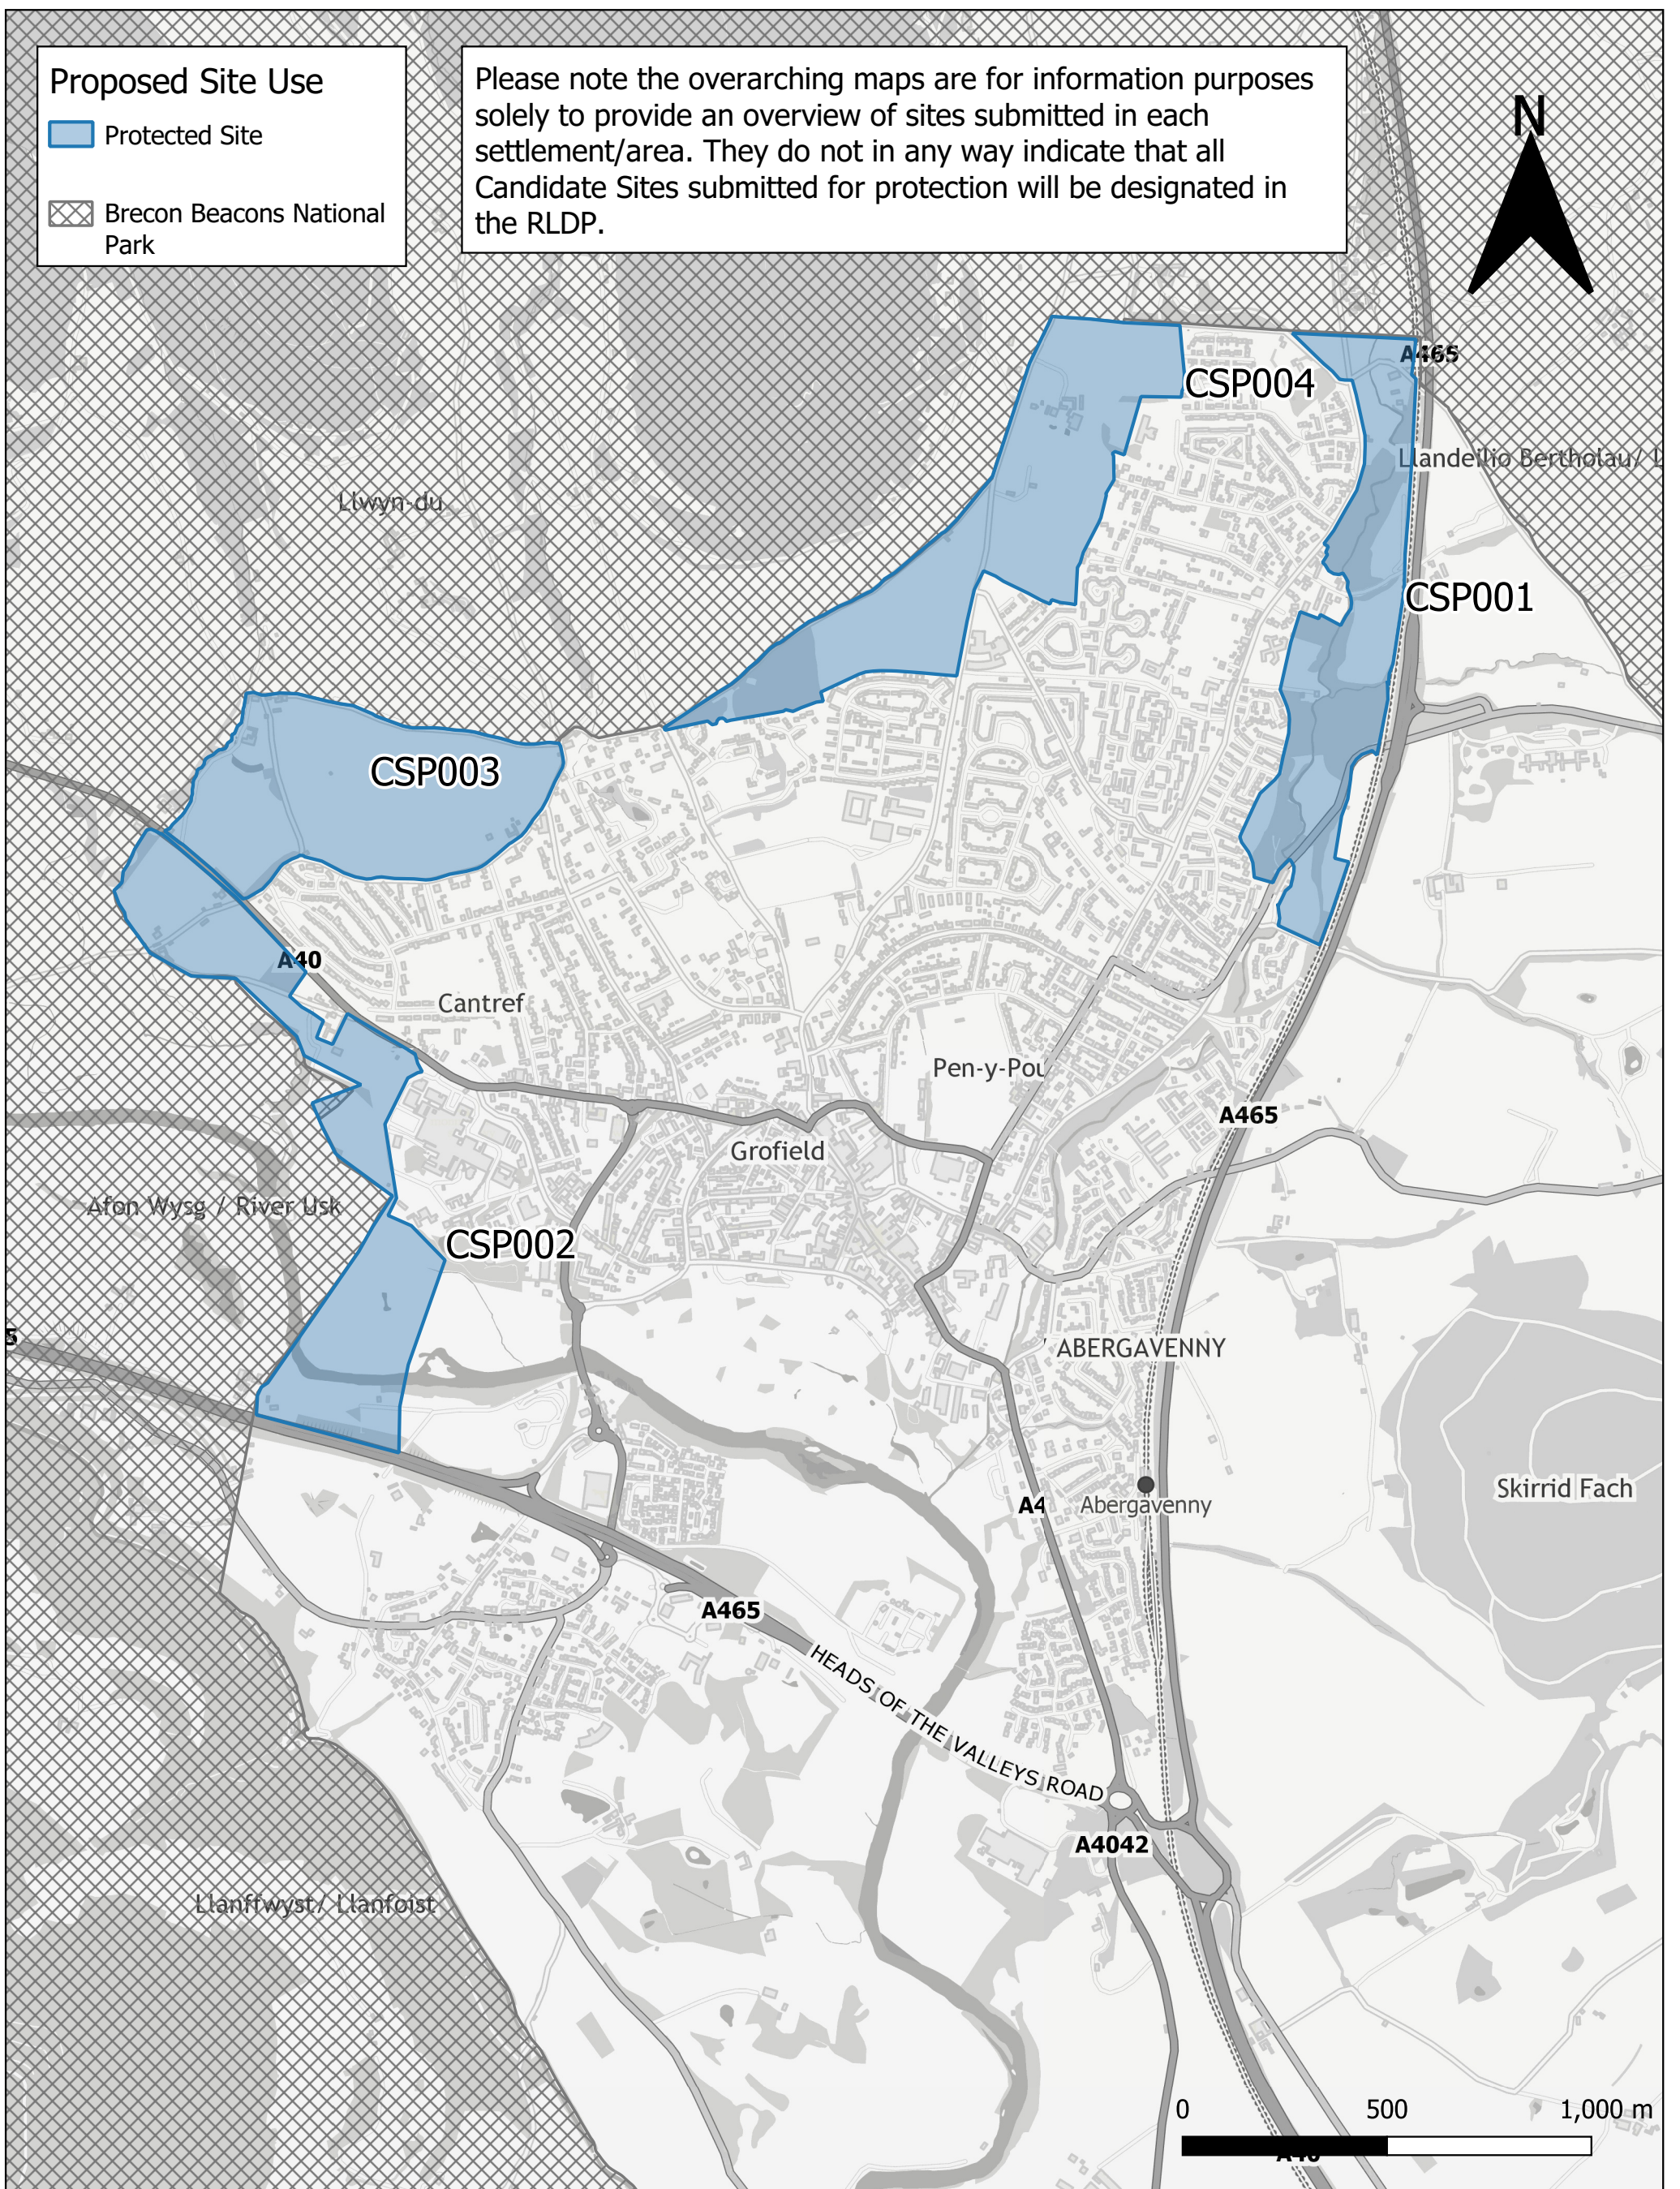

Proposed Site Use

- Protected Site
- Brecon Beacons National Park

Please note the overarching maps are for information purposes solely to provide an overview of sites submitted in each settlement/area. They do not in any way indicate that all Candidate Sites submitted for protection will be designated in the RLDP.

Overarching Map of Abergavenny Candidate Sites for Protection