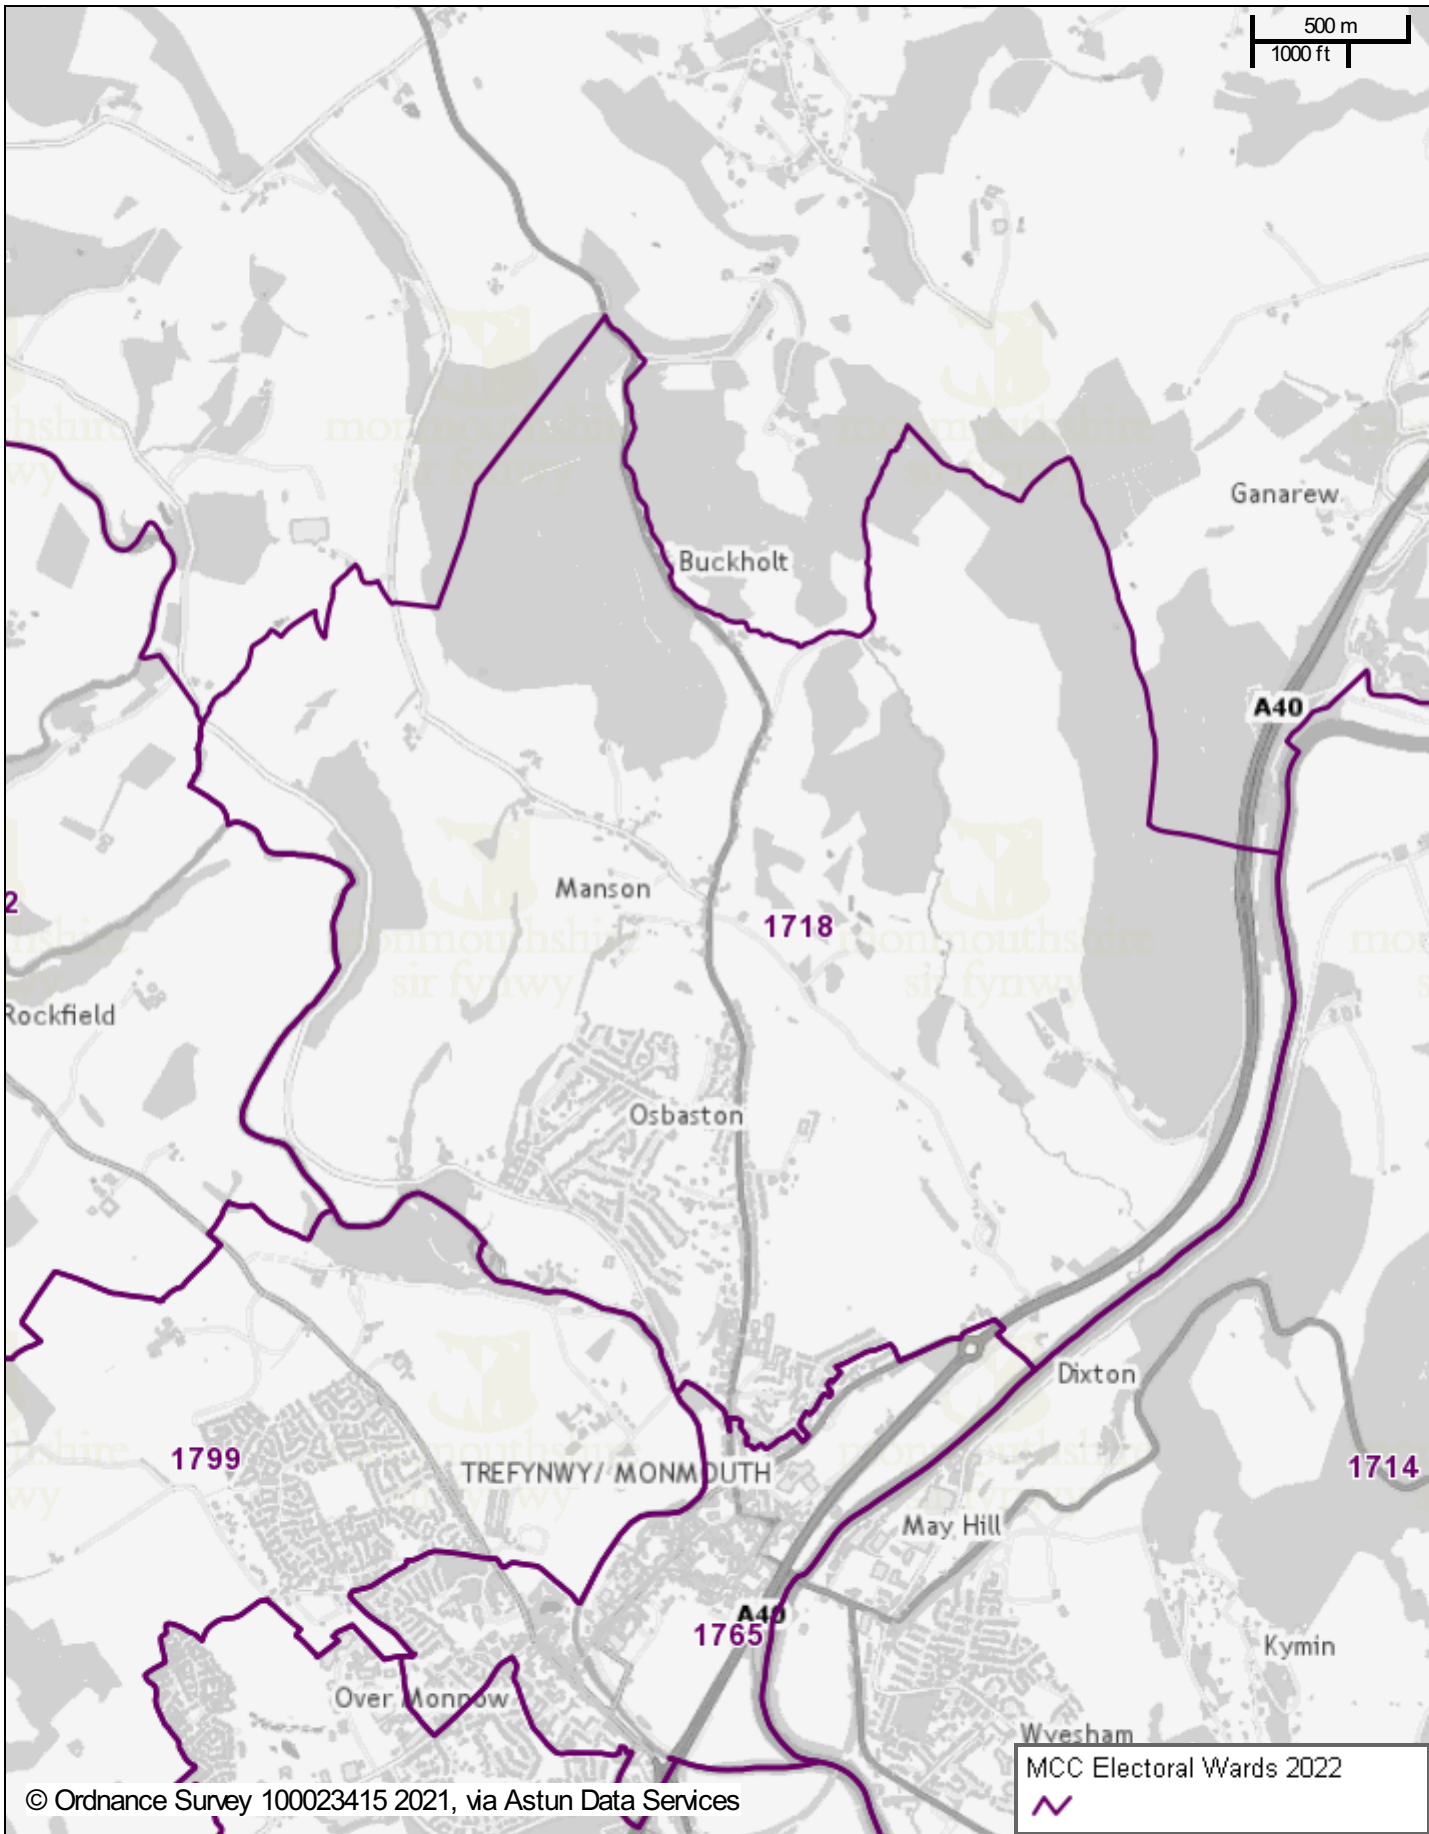

500 m  
1000 ft

© Ordnance Survey 100023415 2021, via Astun Data Services

**Print title**

Print description

Monmouthshire County Council, County Hall, The Rhadyr, Usk. NP15 1GA

Scale : 1:25000

Printed : 5/8/2021 at 13:18 PM

Grid Ref. 350889,214942