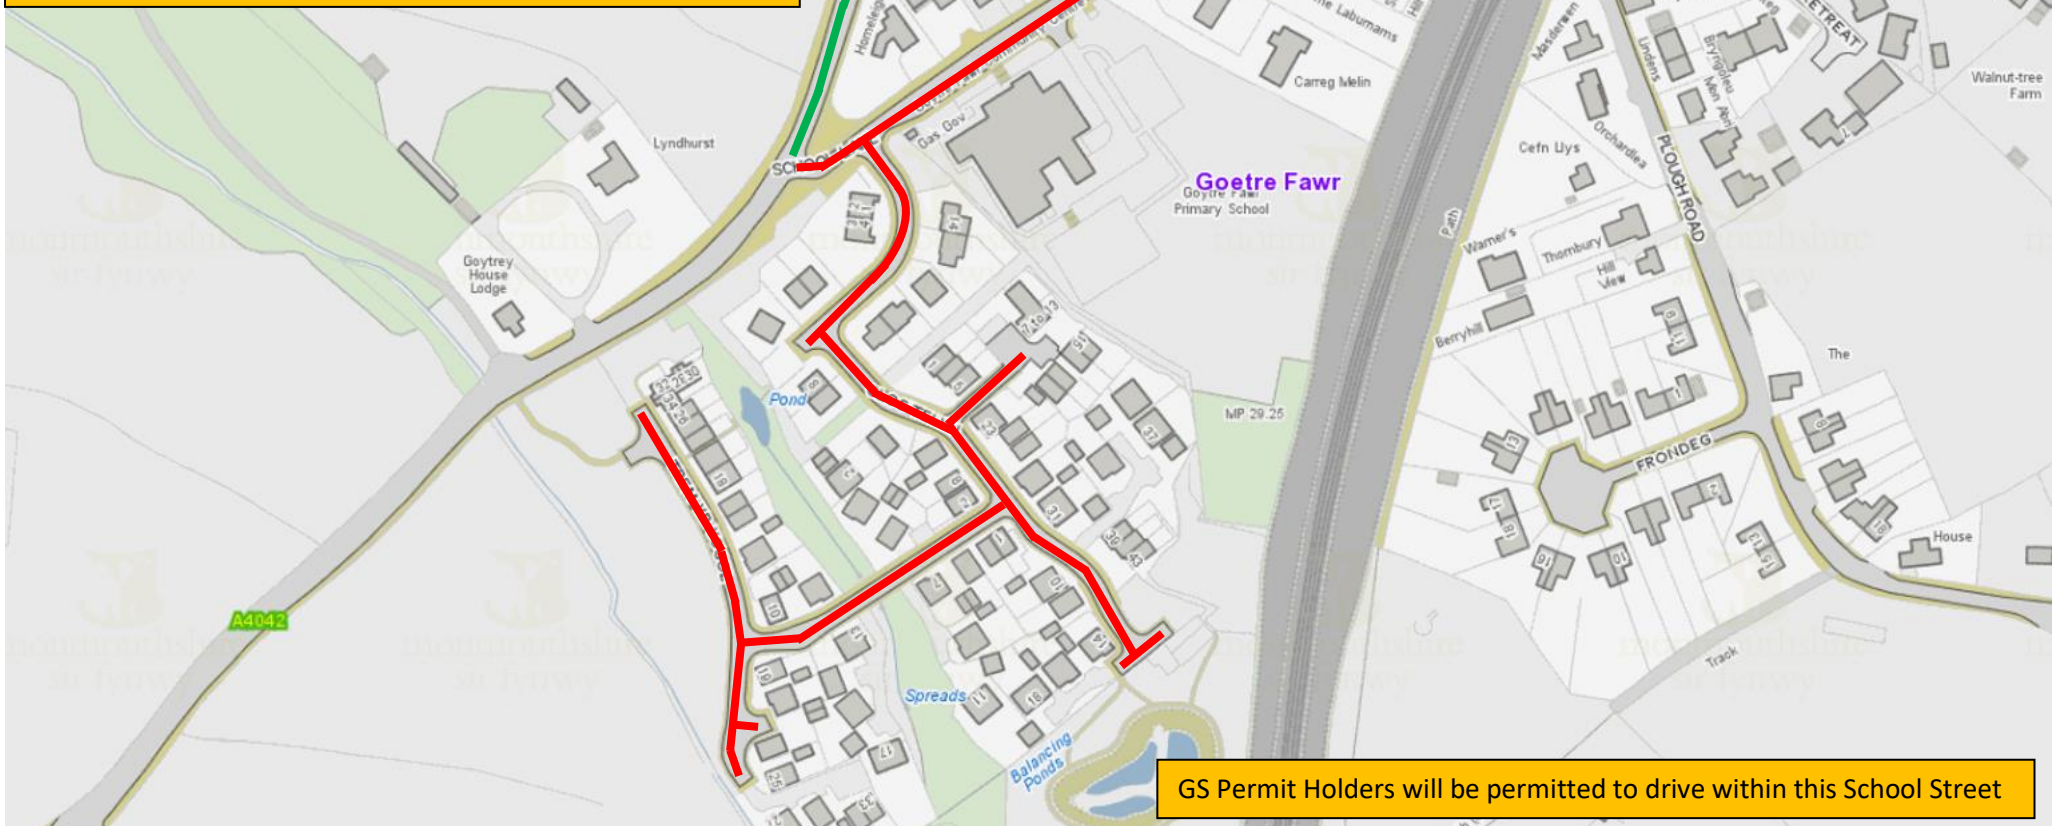

## Goytre Fawr Primary School – School Street

### Key

— Extent of Experimental Pedestrian and Cycle Zone

(Hours of operation:

8:50am – 9:20am and 3:10pm – 3:40pm during term time on weekdays only)

— Alternative Route (not signed)

GS Permit Holders will be permitted to drive within this School Street