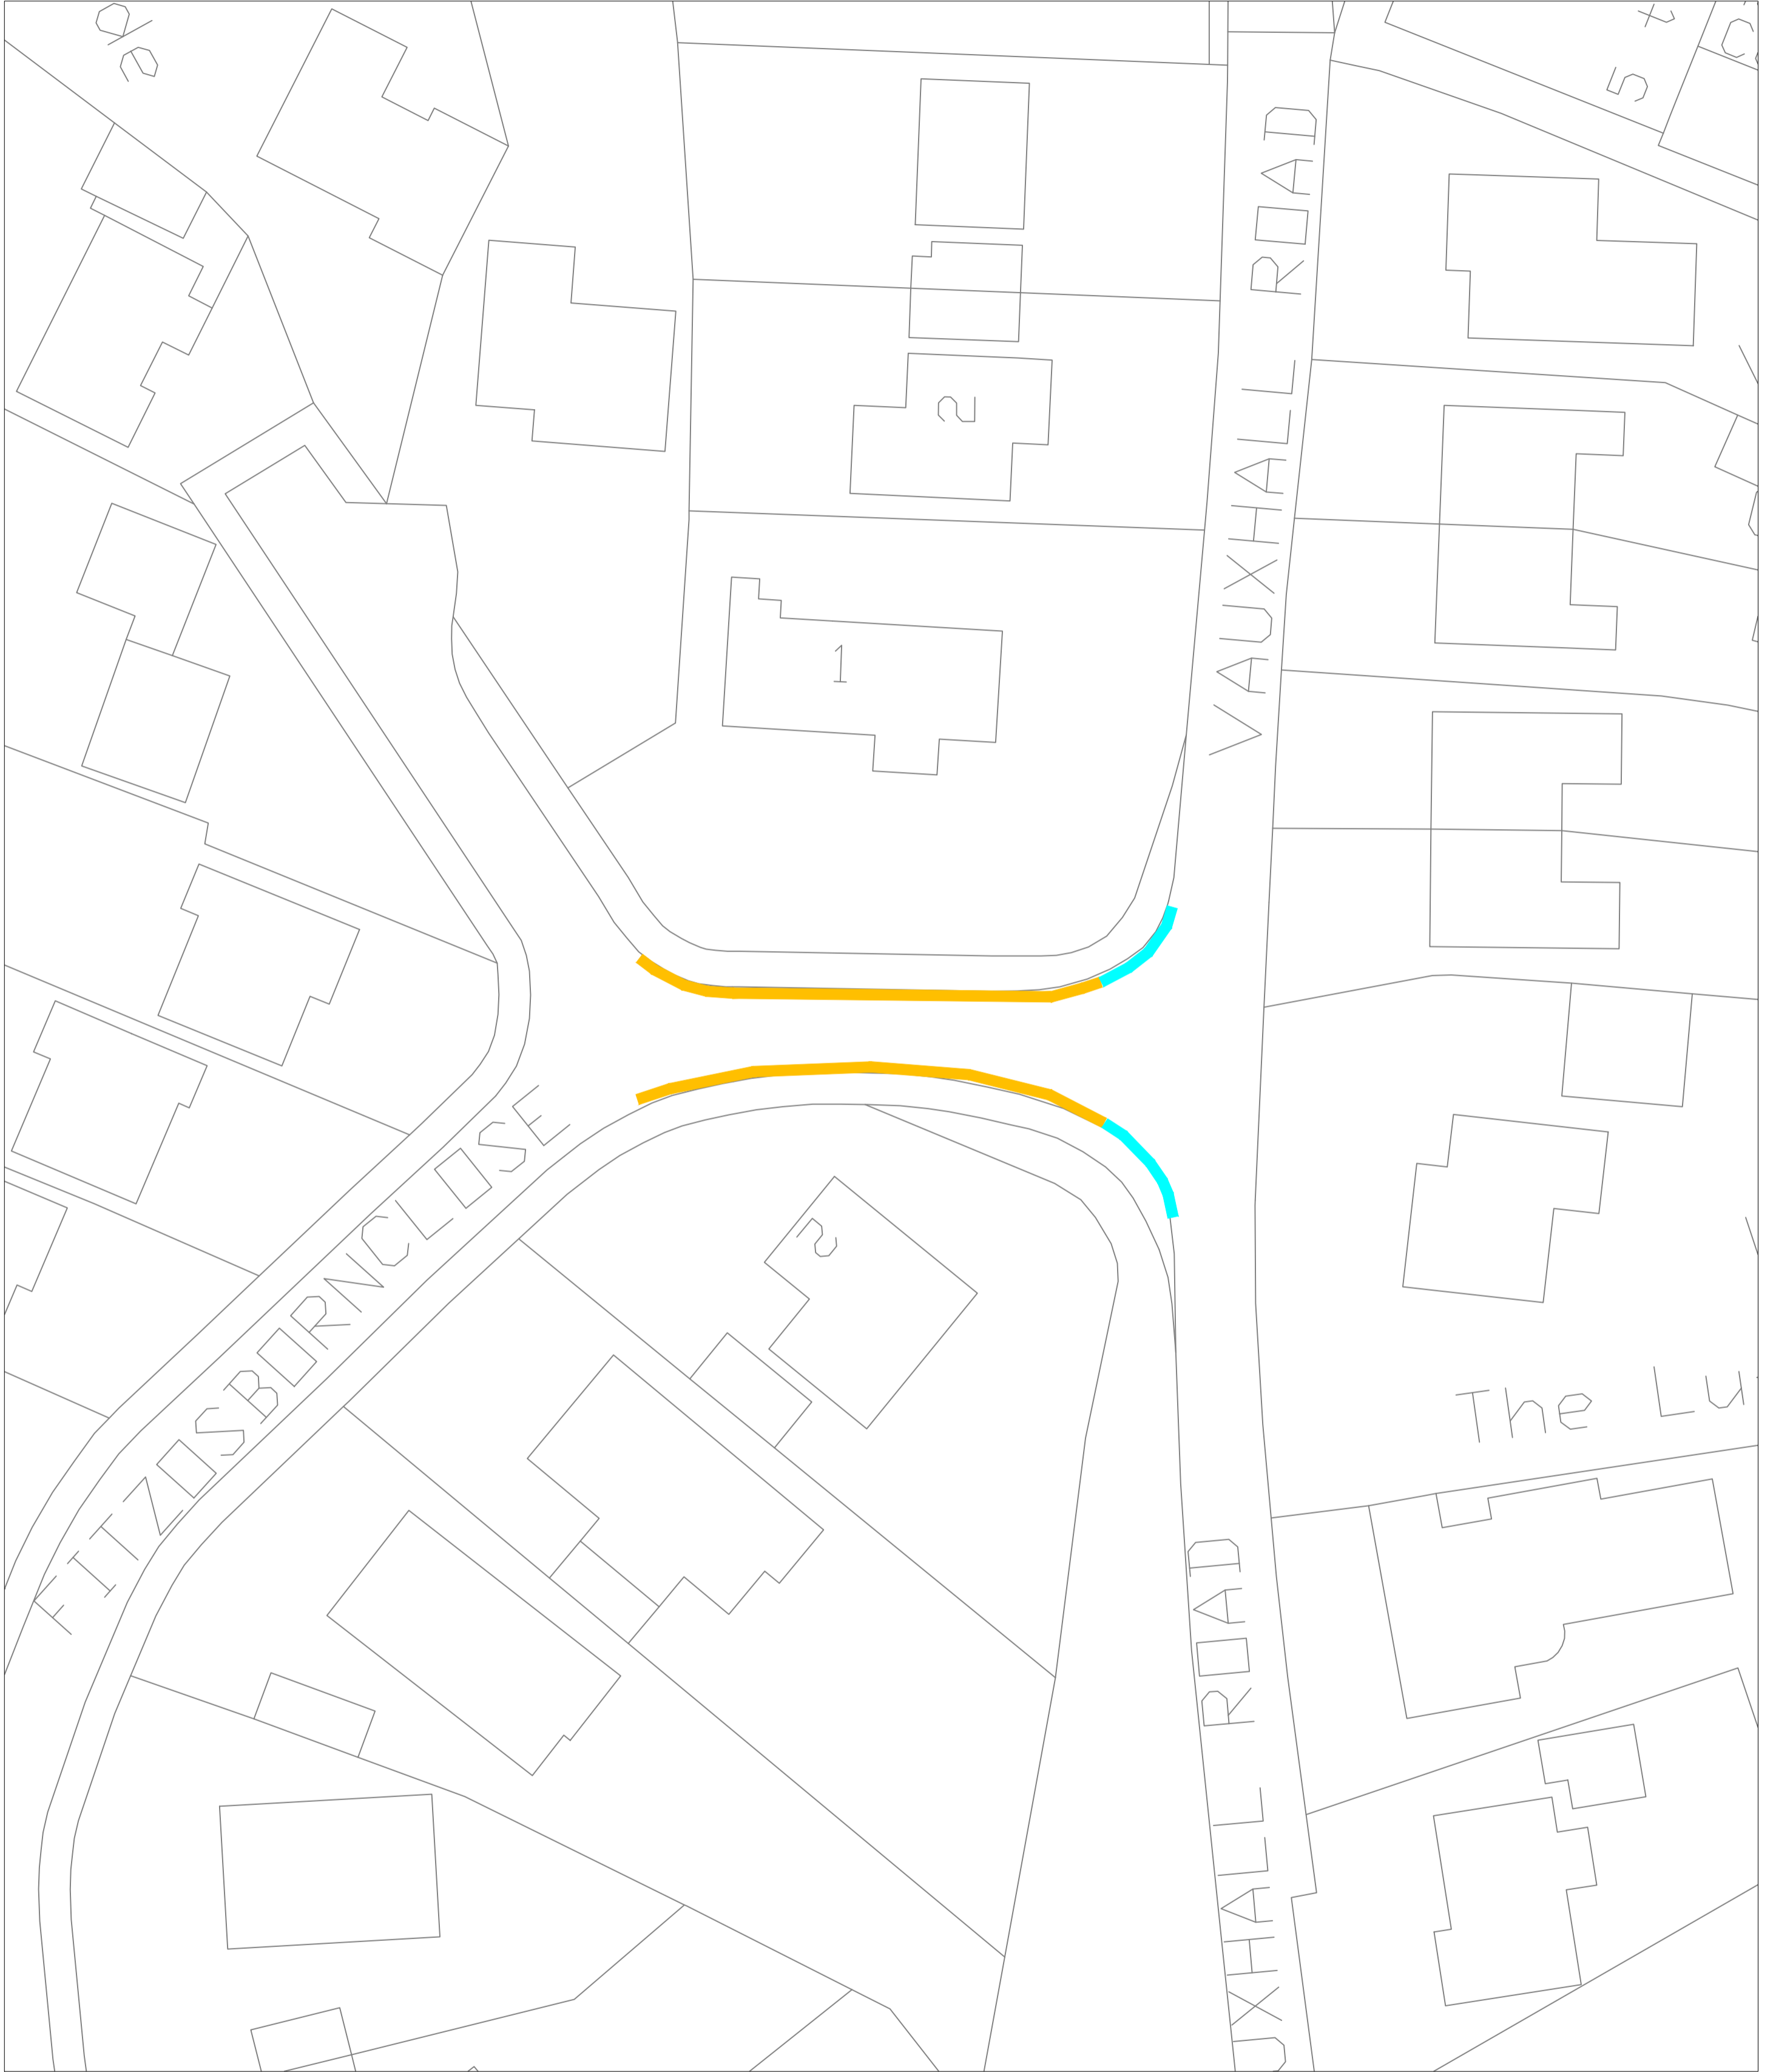

KEY	
	EXISTING PROHIBITION OF WAITING AT ANY TIME TO REMAIN
	PROPOSED PROHIBITION OF WAITING AT ANY TIME

Rev No.	Date	Description	Drawn	Chkd

 monmouthshire COUNTY COUNCIL <i>sir fynyw</i>		Job Title FITZOBORN CLOSE CHEPSTOW MONMOUTHSHIRE
Drawn By DF		Checked
Scale NTS	Date 31/05/2019	
Drawing No. 1829	Rev REV	

ROGER HOGGINS
HEAD OF INFRASTRUCTURE, NETWORKS AND
SUSTAINABILITY

THIS MAP IS REPRODUCED FROM ORDNANCE SURVEY MATERIAL, WITH THE PERMISSION OF ORDNANCE SURVEY ON BEHALF OF THE CONTROLLER OF HER MAJESTY'S STATUTORY OFFICE. COPYRIGHT UNAUTHORISED REPRODUCTION INFRINGES CROWN COPYRIGHT AND MAY LEAD TO PROSECUTION OR CIVIL PROCEEDINGS. MONMOUTHSHIRE COUNTY COUNCIL, LAM013/2019