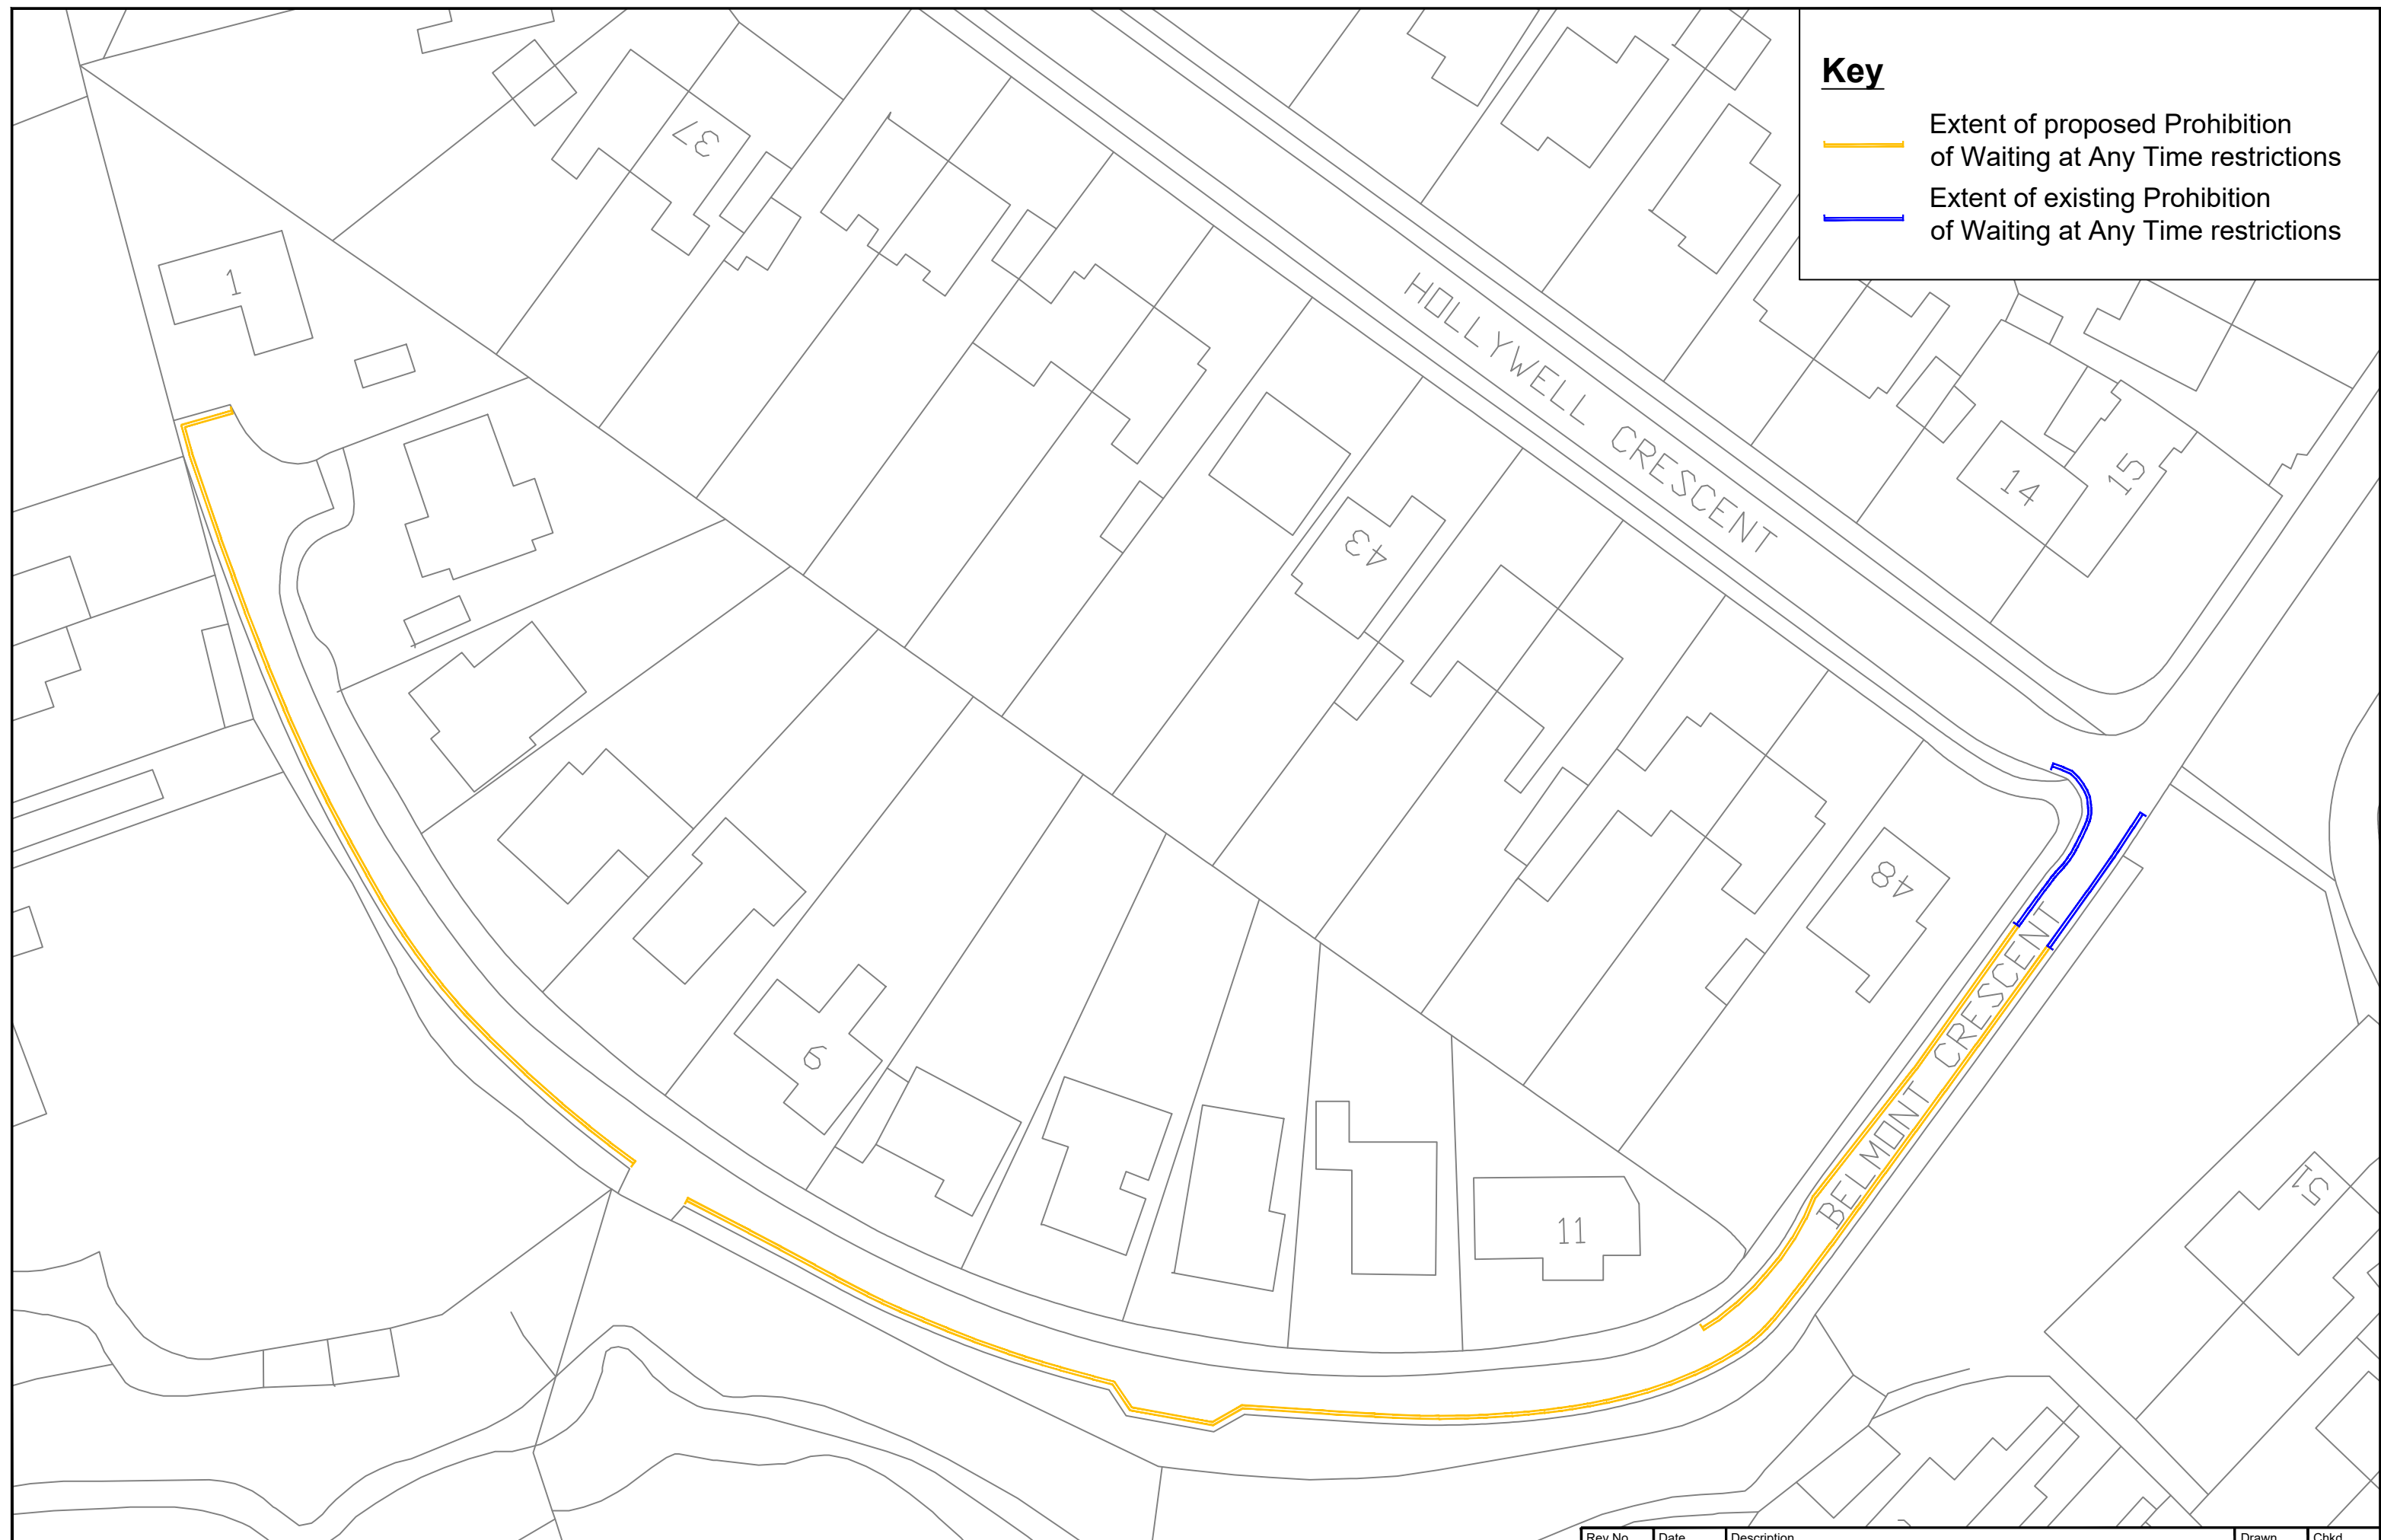

Key

-  Extent of proposed Prohibition of Waiting at Any Time restrictions
-  Extent of existing Prohibition of Waiting at Any Time restrictions

THIS MAP IS REPRODUCED FROM ORDNANCE SURVEY MATERIAL WITH THE PERMISSION OF ORDNANCE SURVEY ON BEHALF OF THE CONTROLLER OF HER MAJESTY'S STATIONERY OFFICE. COPYRIGHT, UNAUTHORISED REPRODUCTION INFRINGES CROWN COPYRIGHT AND MAY LEAD TO PROSECUTION OR CIVIL PROCEEDINGS. MONMOUTHSHIRE COUNTY COUNCIL LA09012L2000