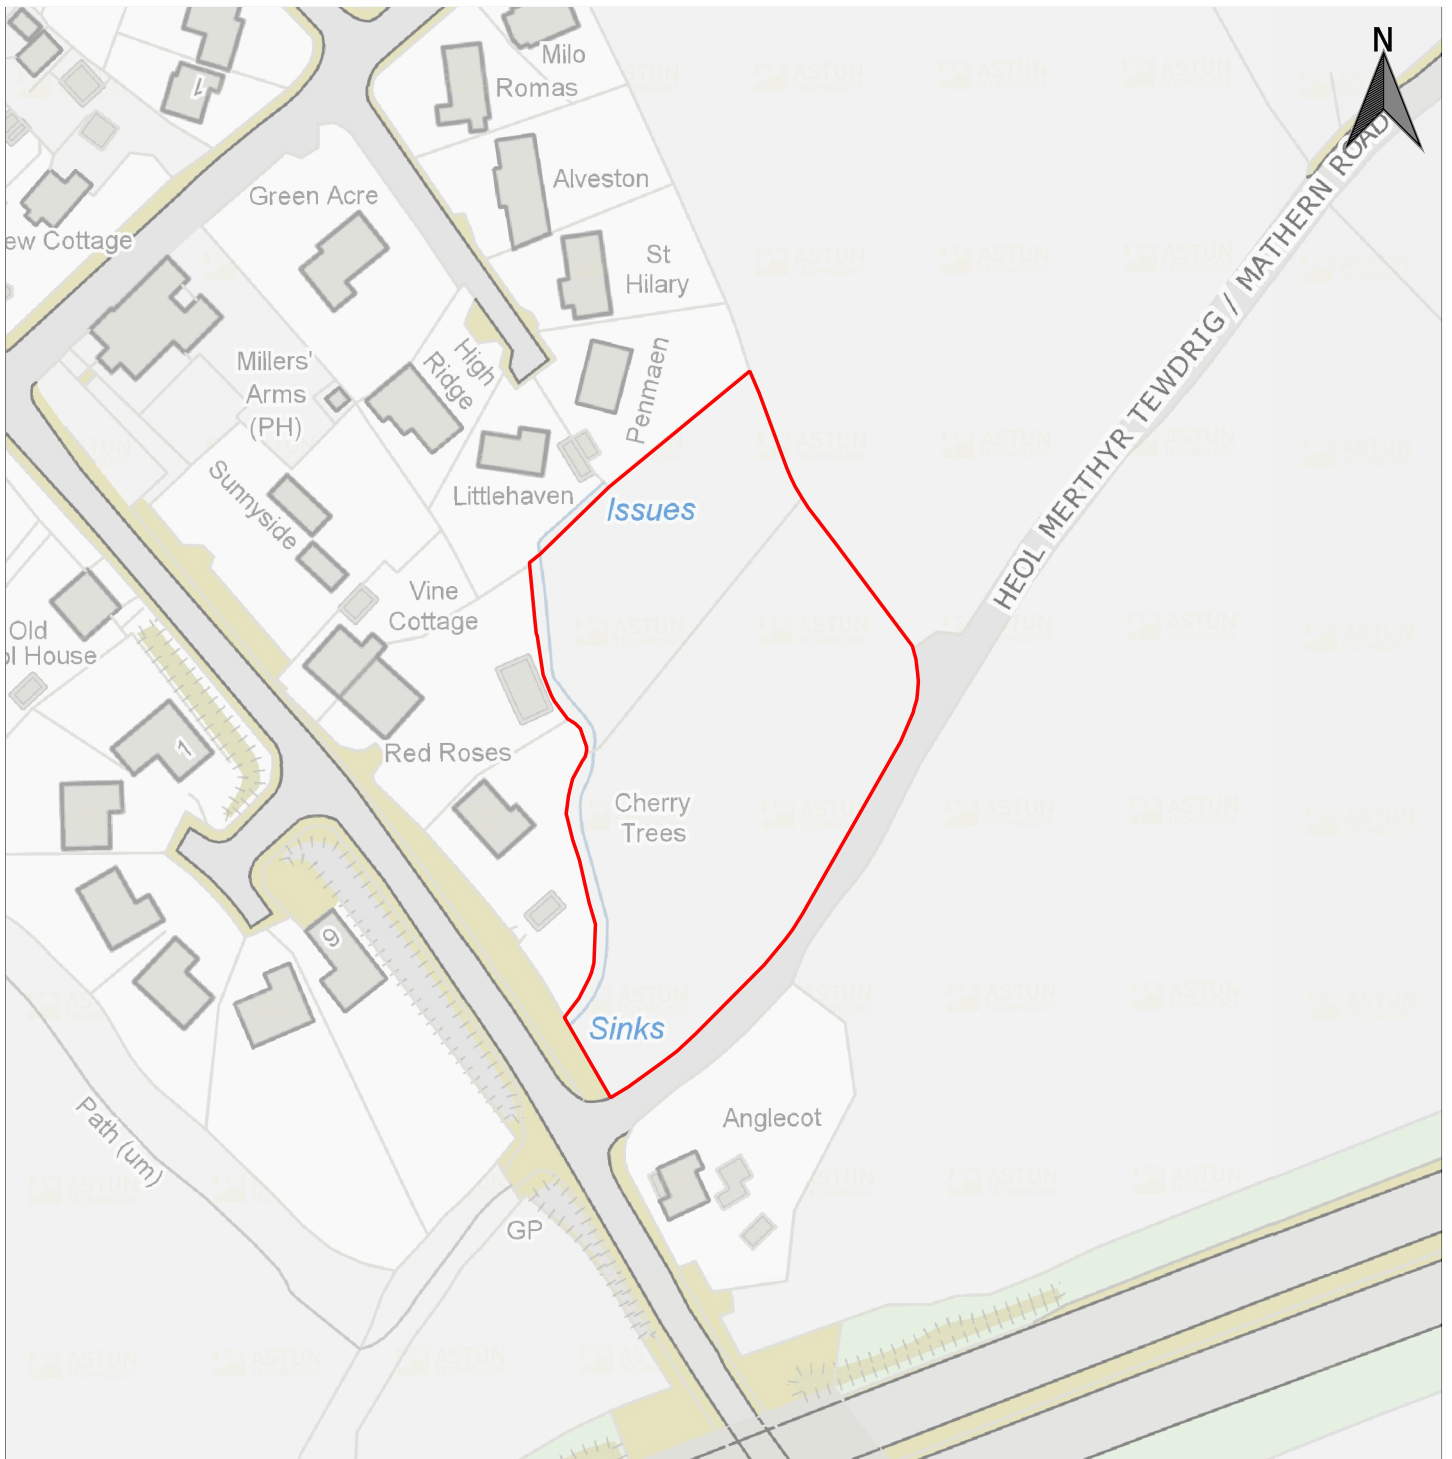

Candidate Site Number	CS0053
Site Name	land east Cherry Trees Mathern
Settlement	Mathern
Ward	Shirenewton
Proposed Use	Residential
Site Size in hectares	0.52

  monmouthshire sir fynwy	(c) Ordnance Survey 10023415 2018, via Astun Data Services
	Not to Scale
	Monmouthshire County Council, County Hall, Usk, The Rhadyr, Monmouthshire, NP15 1GA