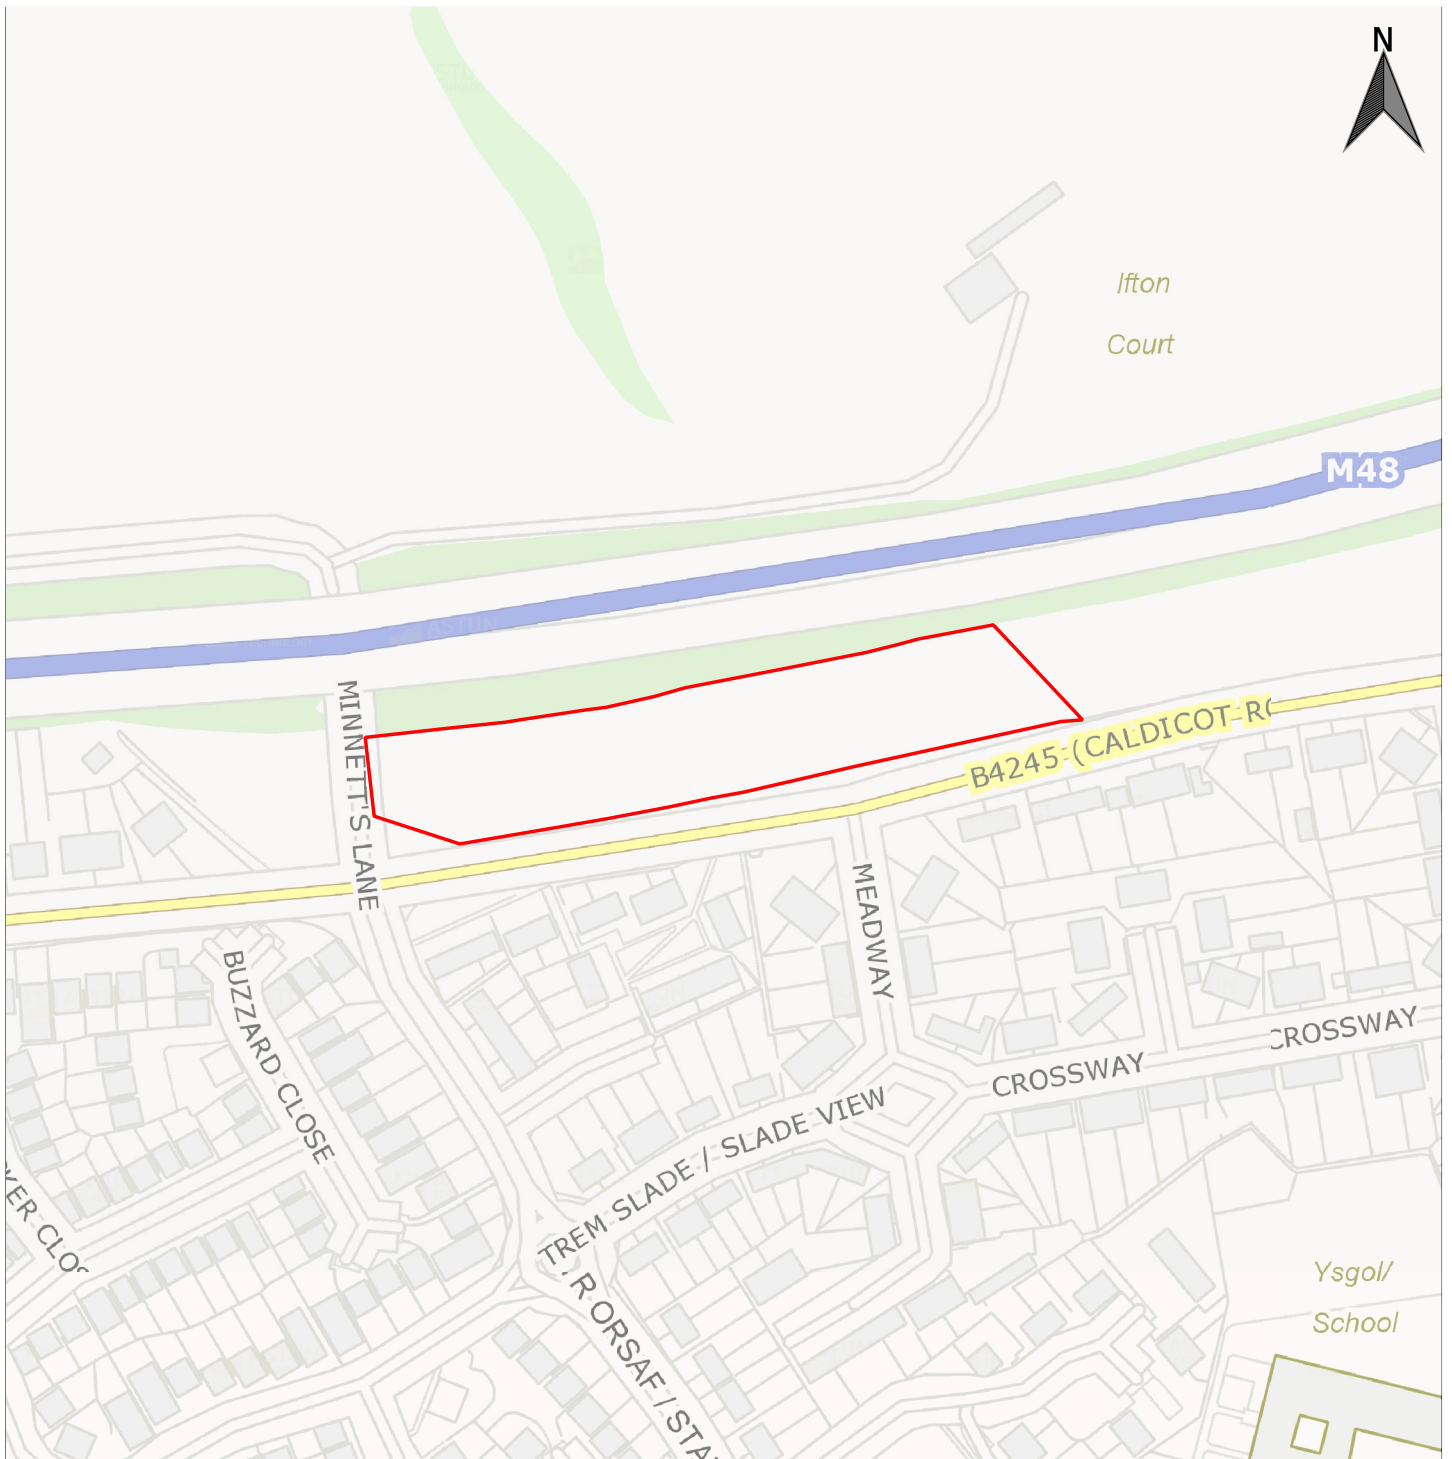

Candidate Site Number	CS0170
Site Name	Land north B4245
Settlement	Rogiet
Ward	Rogiet
Proposed Use	Residential
Site Size in hectares	0.76

  monmouthshire sir fynwy	(c) Ordnance Survey 10023415 2018, via Astun Data Services
	Not to Scale
	Monmouthshire County Council, County Hall, Usk, The Rhadyr, Monmouthshire, NP15 1GA