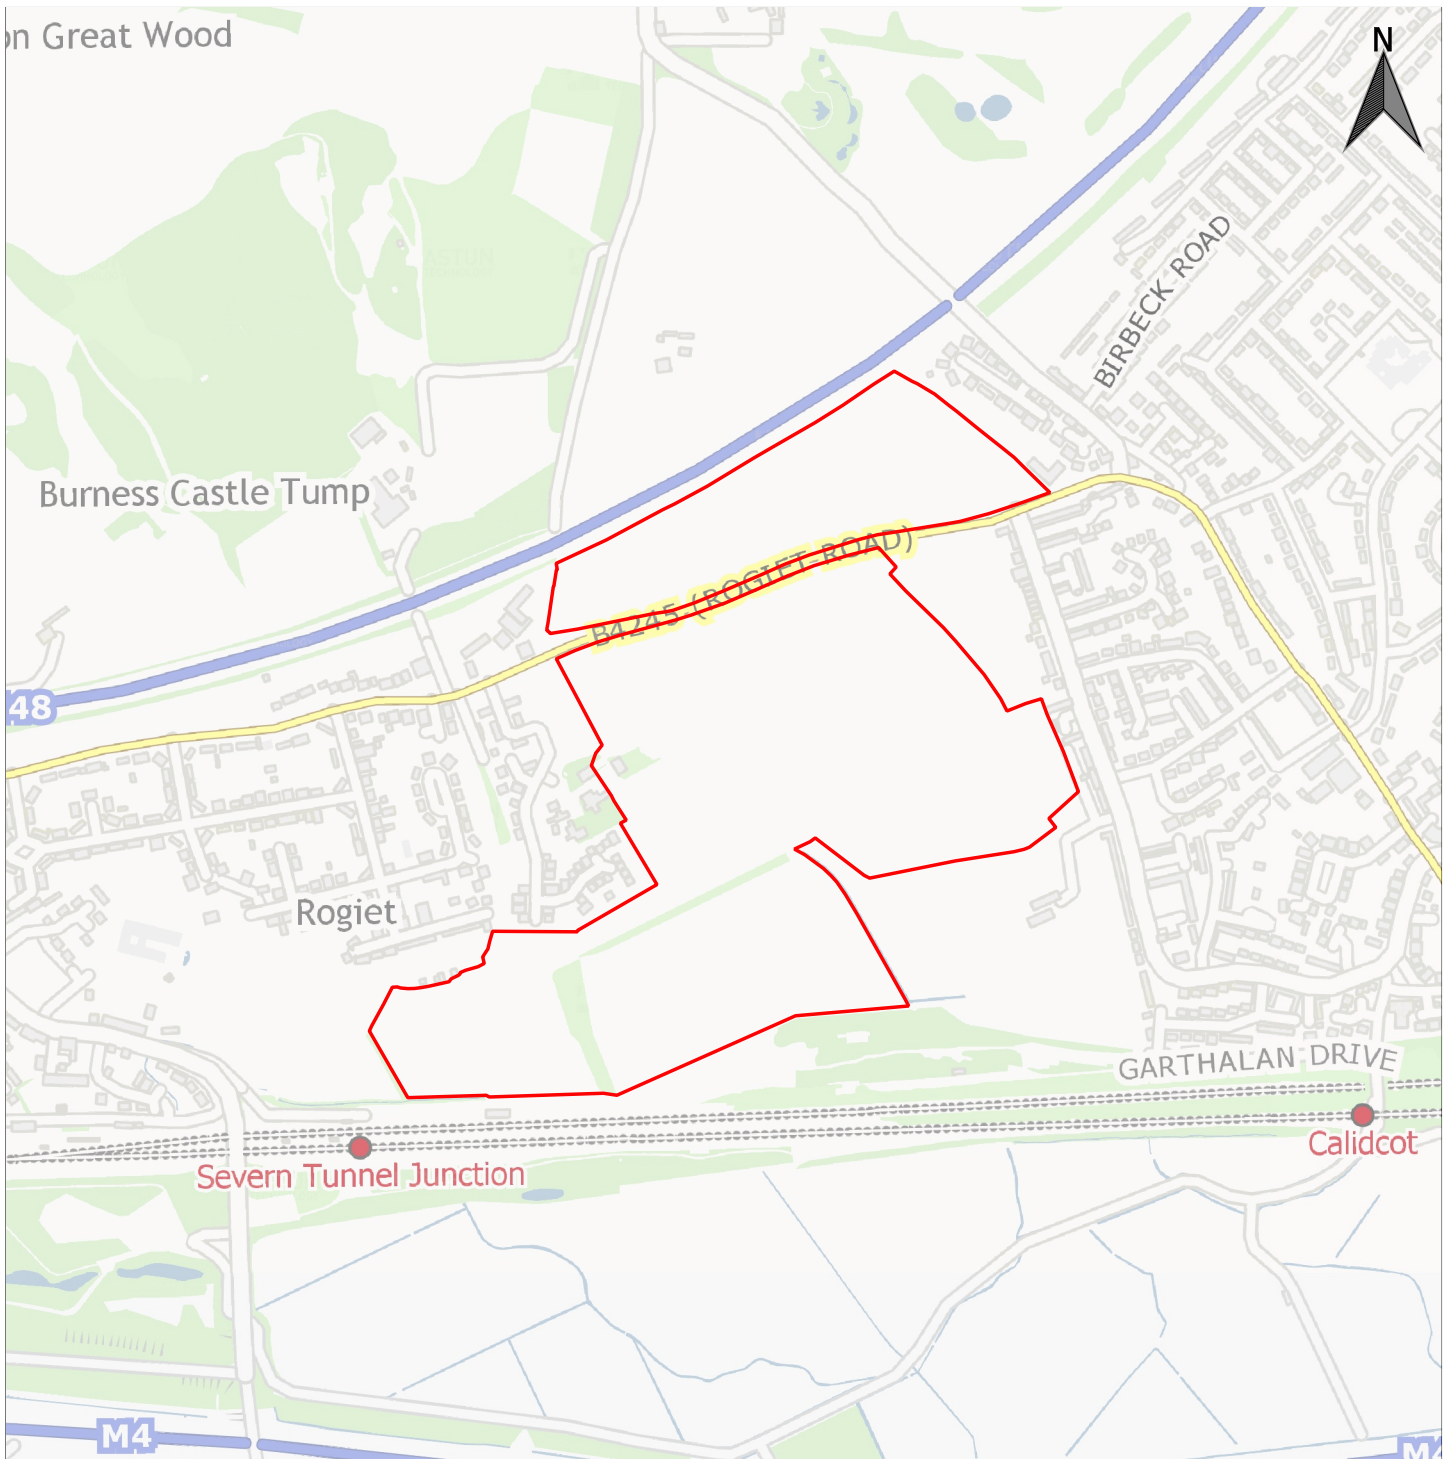

3. Index of Candidate Sites for Development/Redevelopment

SEVERNSIDE

Rogiet

Ward	Candidate Site Reference No.	Site Name	Proposed Use	Site Proposer	Page No.
Rogiet	CS0134	Land at Chestnut Grove	Residential	Mr Alan Darlow (Derek Prosser Associates)	77
Rogiet	CS0150	Land east of Rogiet	Residential	Barratt & David Wilson Homes South Wales	78
Rogiet	CS0168	Land adj Merlin Close	Residential	Mr N Park (Powells)	79
Rogiet	CS0169	Land north B4245	Residential	Mr N Park (Powells)	80
Rogiet	CS0170	Land north B4245	Residential	Mr N Park (Powells)	81

Candidate Site Number	CS0134
Site Name	Land at Chestnut Grove
Settlement	Rogiet
Ward	Rogiet
Proposed Use	Residential
Site Size in hectares	0.52

 monmouthshire sir fynwy	(c) Ordnance Survey 10023415 2018, via Astun Data Services
	Not to Scale
	Monmouthshire County Council, County Hall, Usk, The Rhadyr, Monmouthshire, NP15 1GA