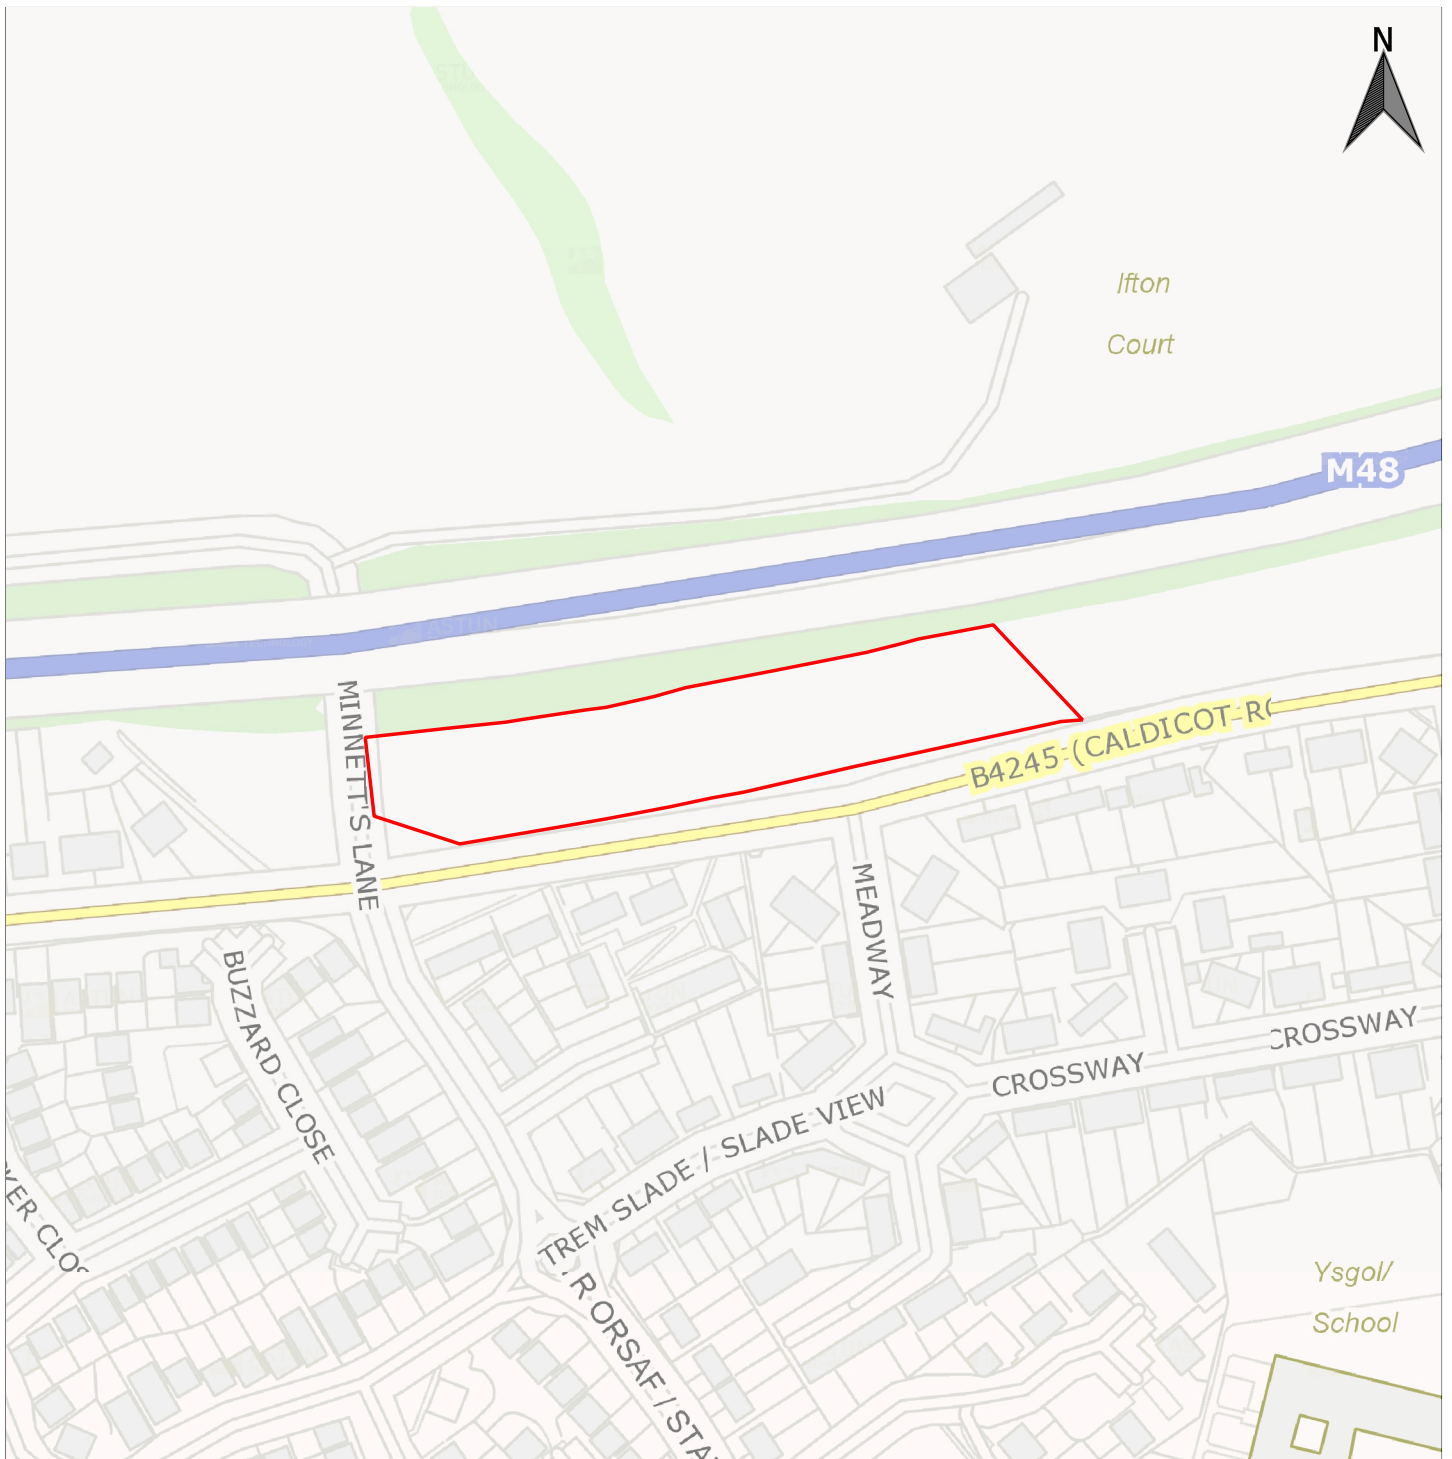

Candidate Site Number	CS0170
Site Name	Land north B4245
Settlement	Rogiet
Ward	Rogiet
Proposed Use	Residential
Site Size in hectares	0.76

	(c) Ordnance Survey 10023415 2018, via Astun Data Services
	Not to Scale
	Monmouthshire County Council, County Hall, Usk, The Rhadyr, Monmouthshire, NP15 1GA