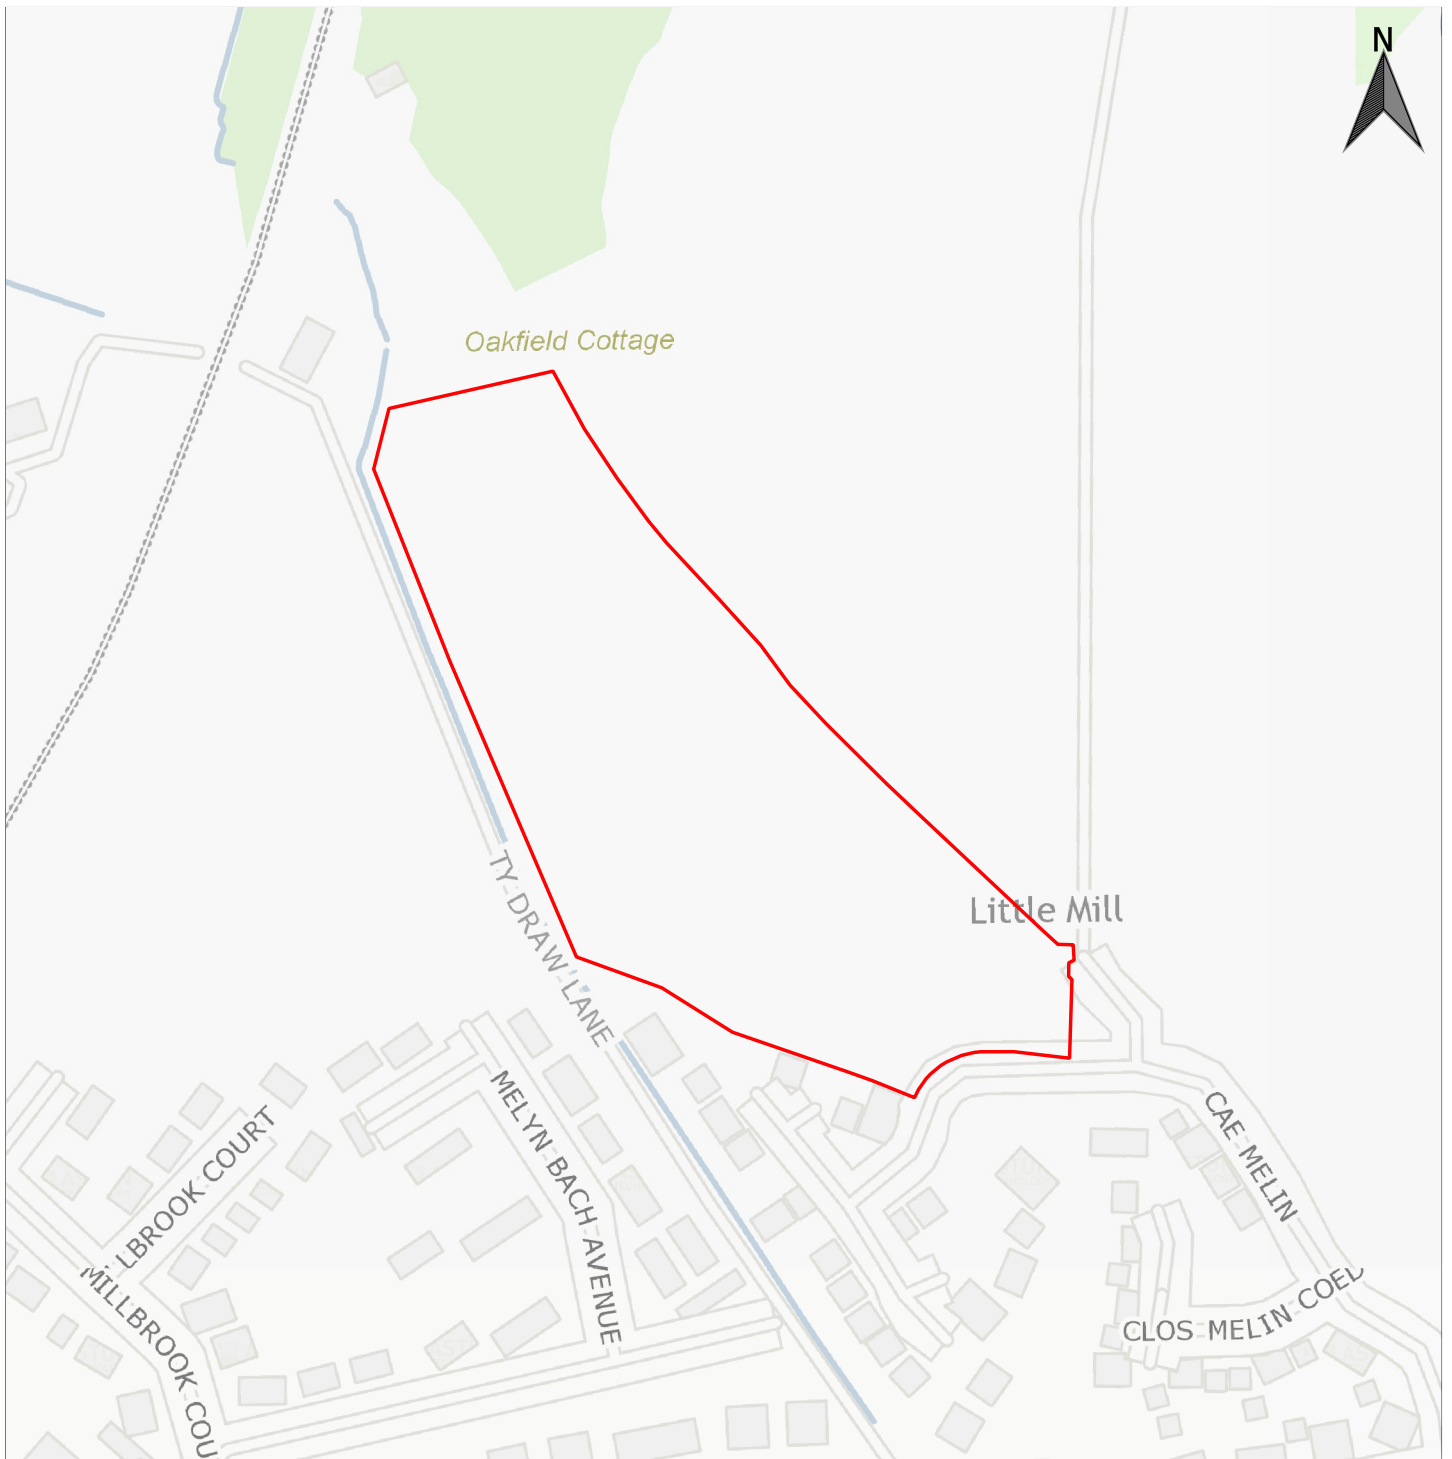

Candidate Site Number	CS0016
Site Name	Land east of Little Mill
Settlement	Little Mill
Ward	Goetre Fawr
Proposed Use	Residential
Site Size in hectares	3.94

	(c) Ordnance Survey 10023415 2018, via Astun Data Services
	Not to Scale
	Monmouthshire County Council, County Hall, Usk, The Rhadyr, Monmouthshire, NP15 1GA

Candidate Site Number	CS0034
Site Name	Land off Cae Melin
Settlement	Little Mill
Ward	Goetre Fawr
Proposed Use	Residential
Site Size in hectares	6.24

 monmouthshire sir fynyw	(c) Ordnance Survey 10023415 2018, via Astun Data Services
	Not to Scale
	Monmouthshire County Council, County Hall, Usk, The Rhadyr, Monmouthshire, NP15 1GA

Candidate Site Number	CS0075
Site Name	Land north of Little Mill
Settlement	Little Mill
Ward	Goetre Fawr
Proposed Use	Residential
Site Size in hectares	1.94

 monmouthshire sir fynwy	(c) Ordnance Survey 10023415 2018, via Astun Data Services
	Not to Scale
	Monmouthshire County Council, County Hall, Usk, The Rhadyr, Monmouthshire, NP15 1GA

Candidate Site Number	CS0103
Site Name	Land adj Berthon Road
Settlement	Little Mill
Ward	Goetre Fawr
Proposed Use	Residential
Site Size in hectares	2.36

 monmouthshire sir fynwy	(c) Ordnance Survey 10023415 2018, via Astun Data Services
	Not to Scale
	Monmouthshire County Council, County Hall, Usk, The Rhadyr, Monmouthshire, NP15 1GA