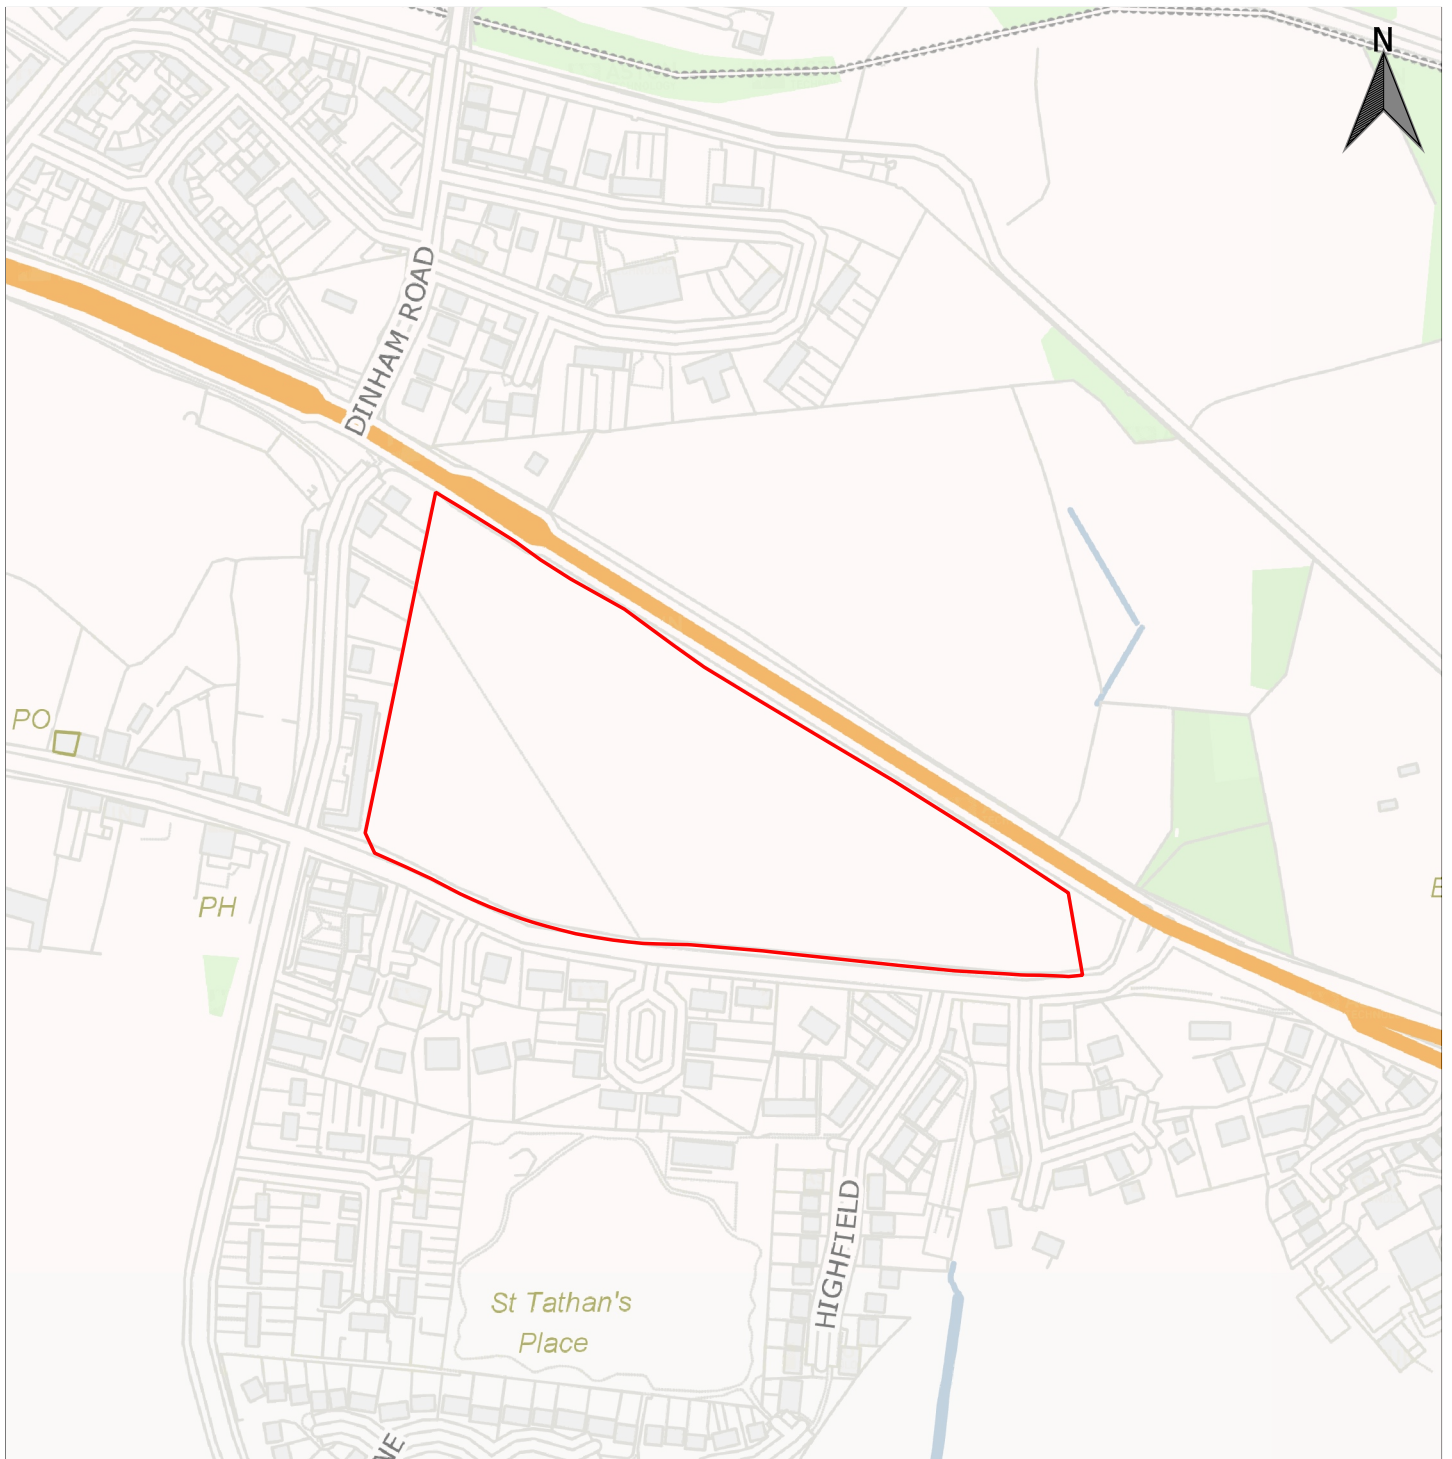

Candidate Site Number	CS0062
Site Name	Opp Eastgate Crescent Caerwent
Settlement	Caerwent
Ward	Caerwent
Proposed Use	Residential
Site Size in hectares	4.41

  monmouthshire sir fynwy	(c) Ordnance Survey 10023415 2018, via Astun Data Services
	Not to Scale
	Monmouthshire County Council, County Hall, Usk, The Rhadyr, Monmouthshire, NP15 1GA