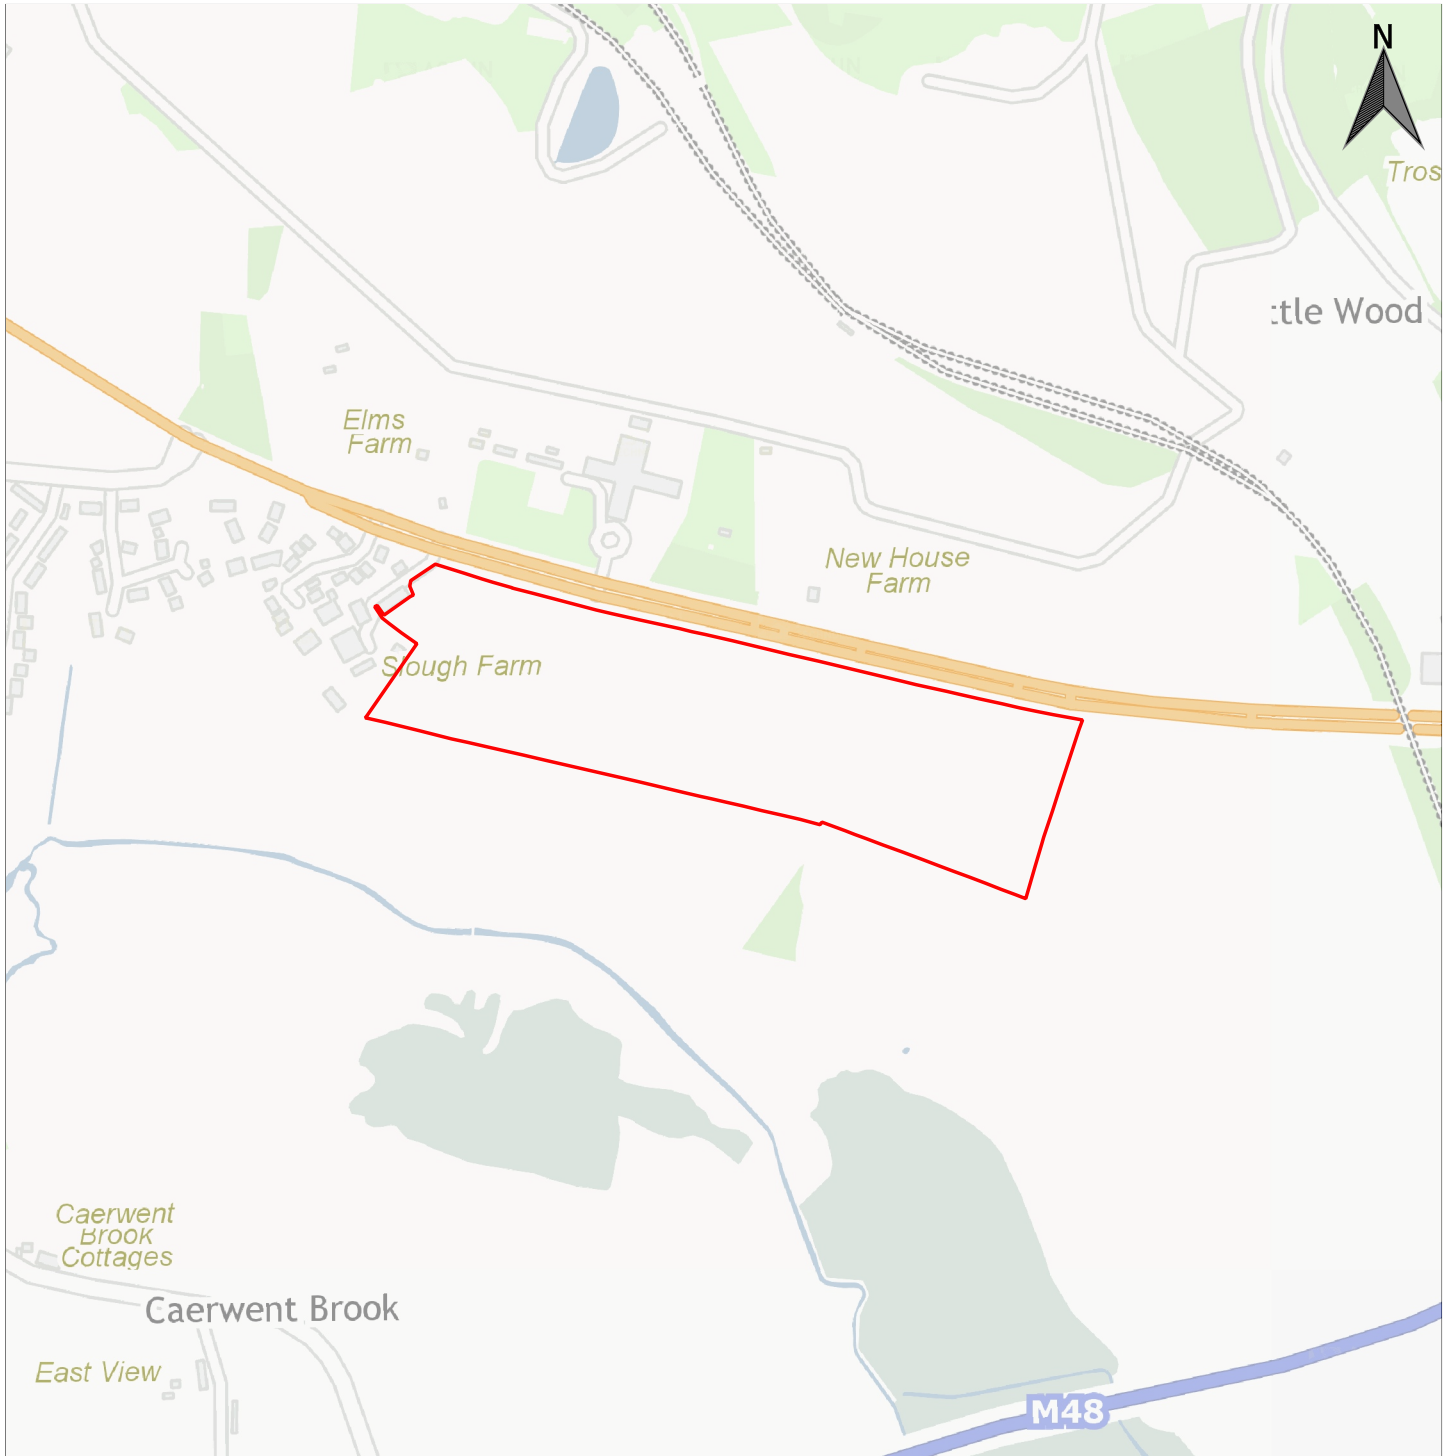

#### SEVERNSIDE

Caerwent				
Ward	Candidate Site Reference No.	Site Name	Proposed Use	Page No.
Caerwent	CS0009	Former MoD Training Centre	Residential	73
Caerwent	CS0062	Land opp Eastgate Crescent	Residential	74
Caerwent	CS0071	Land at Slough Farm	Residential	75
Caerwent	CS0166	Caerwent A	Residential	76

Candidate Site Number	CS0071
Site Name	Land at Slough Farm Caerwent
Settlement	Caerwent
Ward	Caerwent
Proposed Use	Residential
Site Size in hectares	7.58

(c) Ordnance Survey 10023415 2018, via Astun Data Services