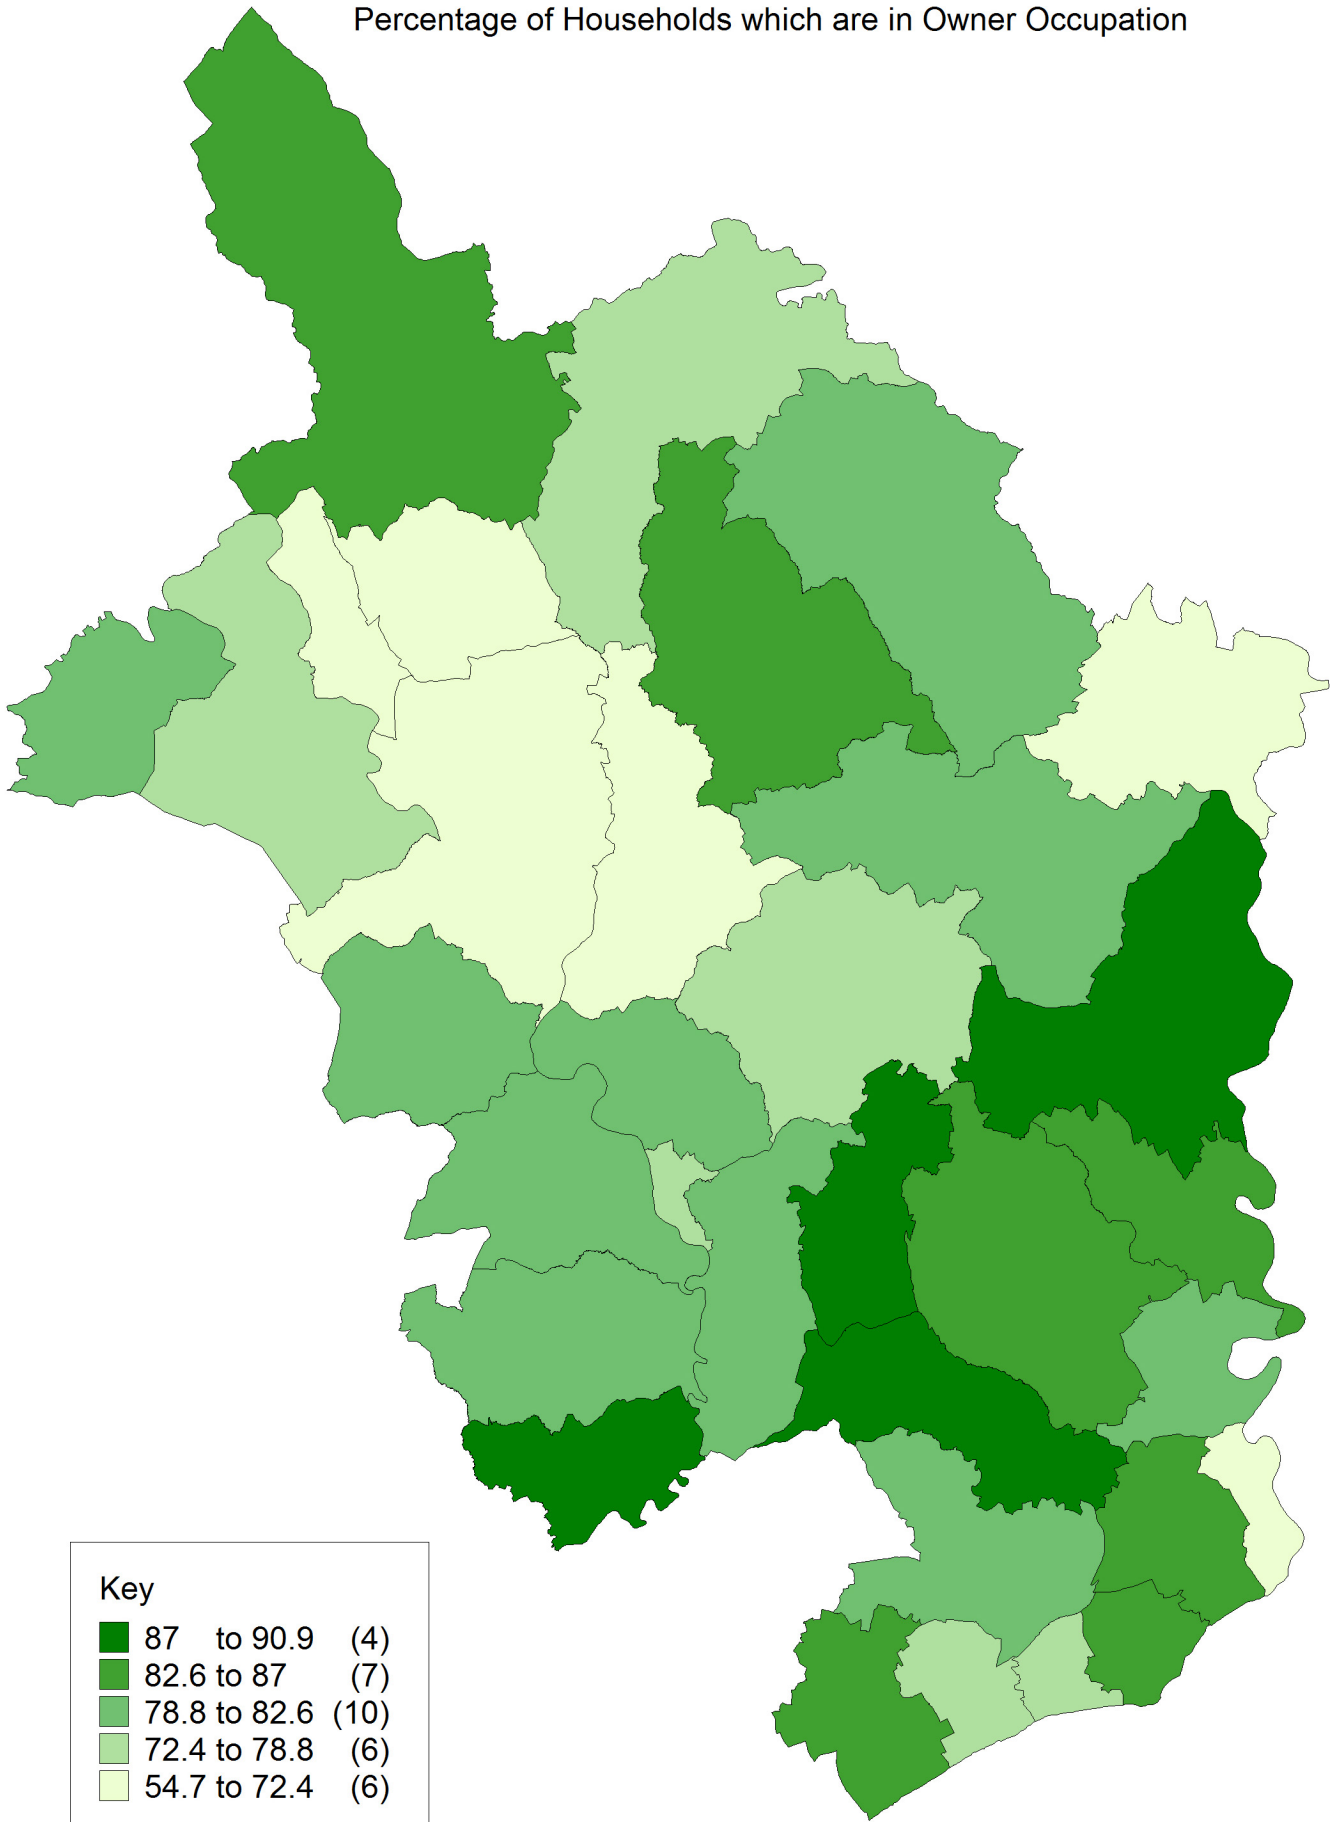

Percentage of Households which are in Owner Occupation

Key

- 87 to 90.9 (4)
- 82.6 to 87 (7)
- 78.8 to 82.6 (10)
- 72.4 to 78.8 (6)
- 54.7 to 72.4 (6)