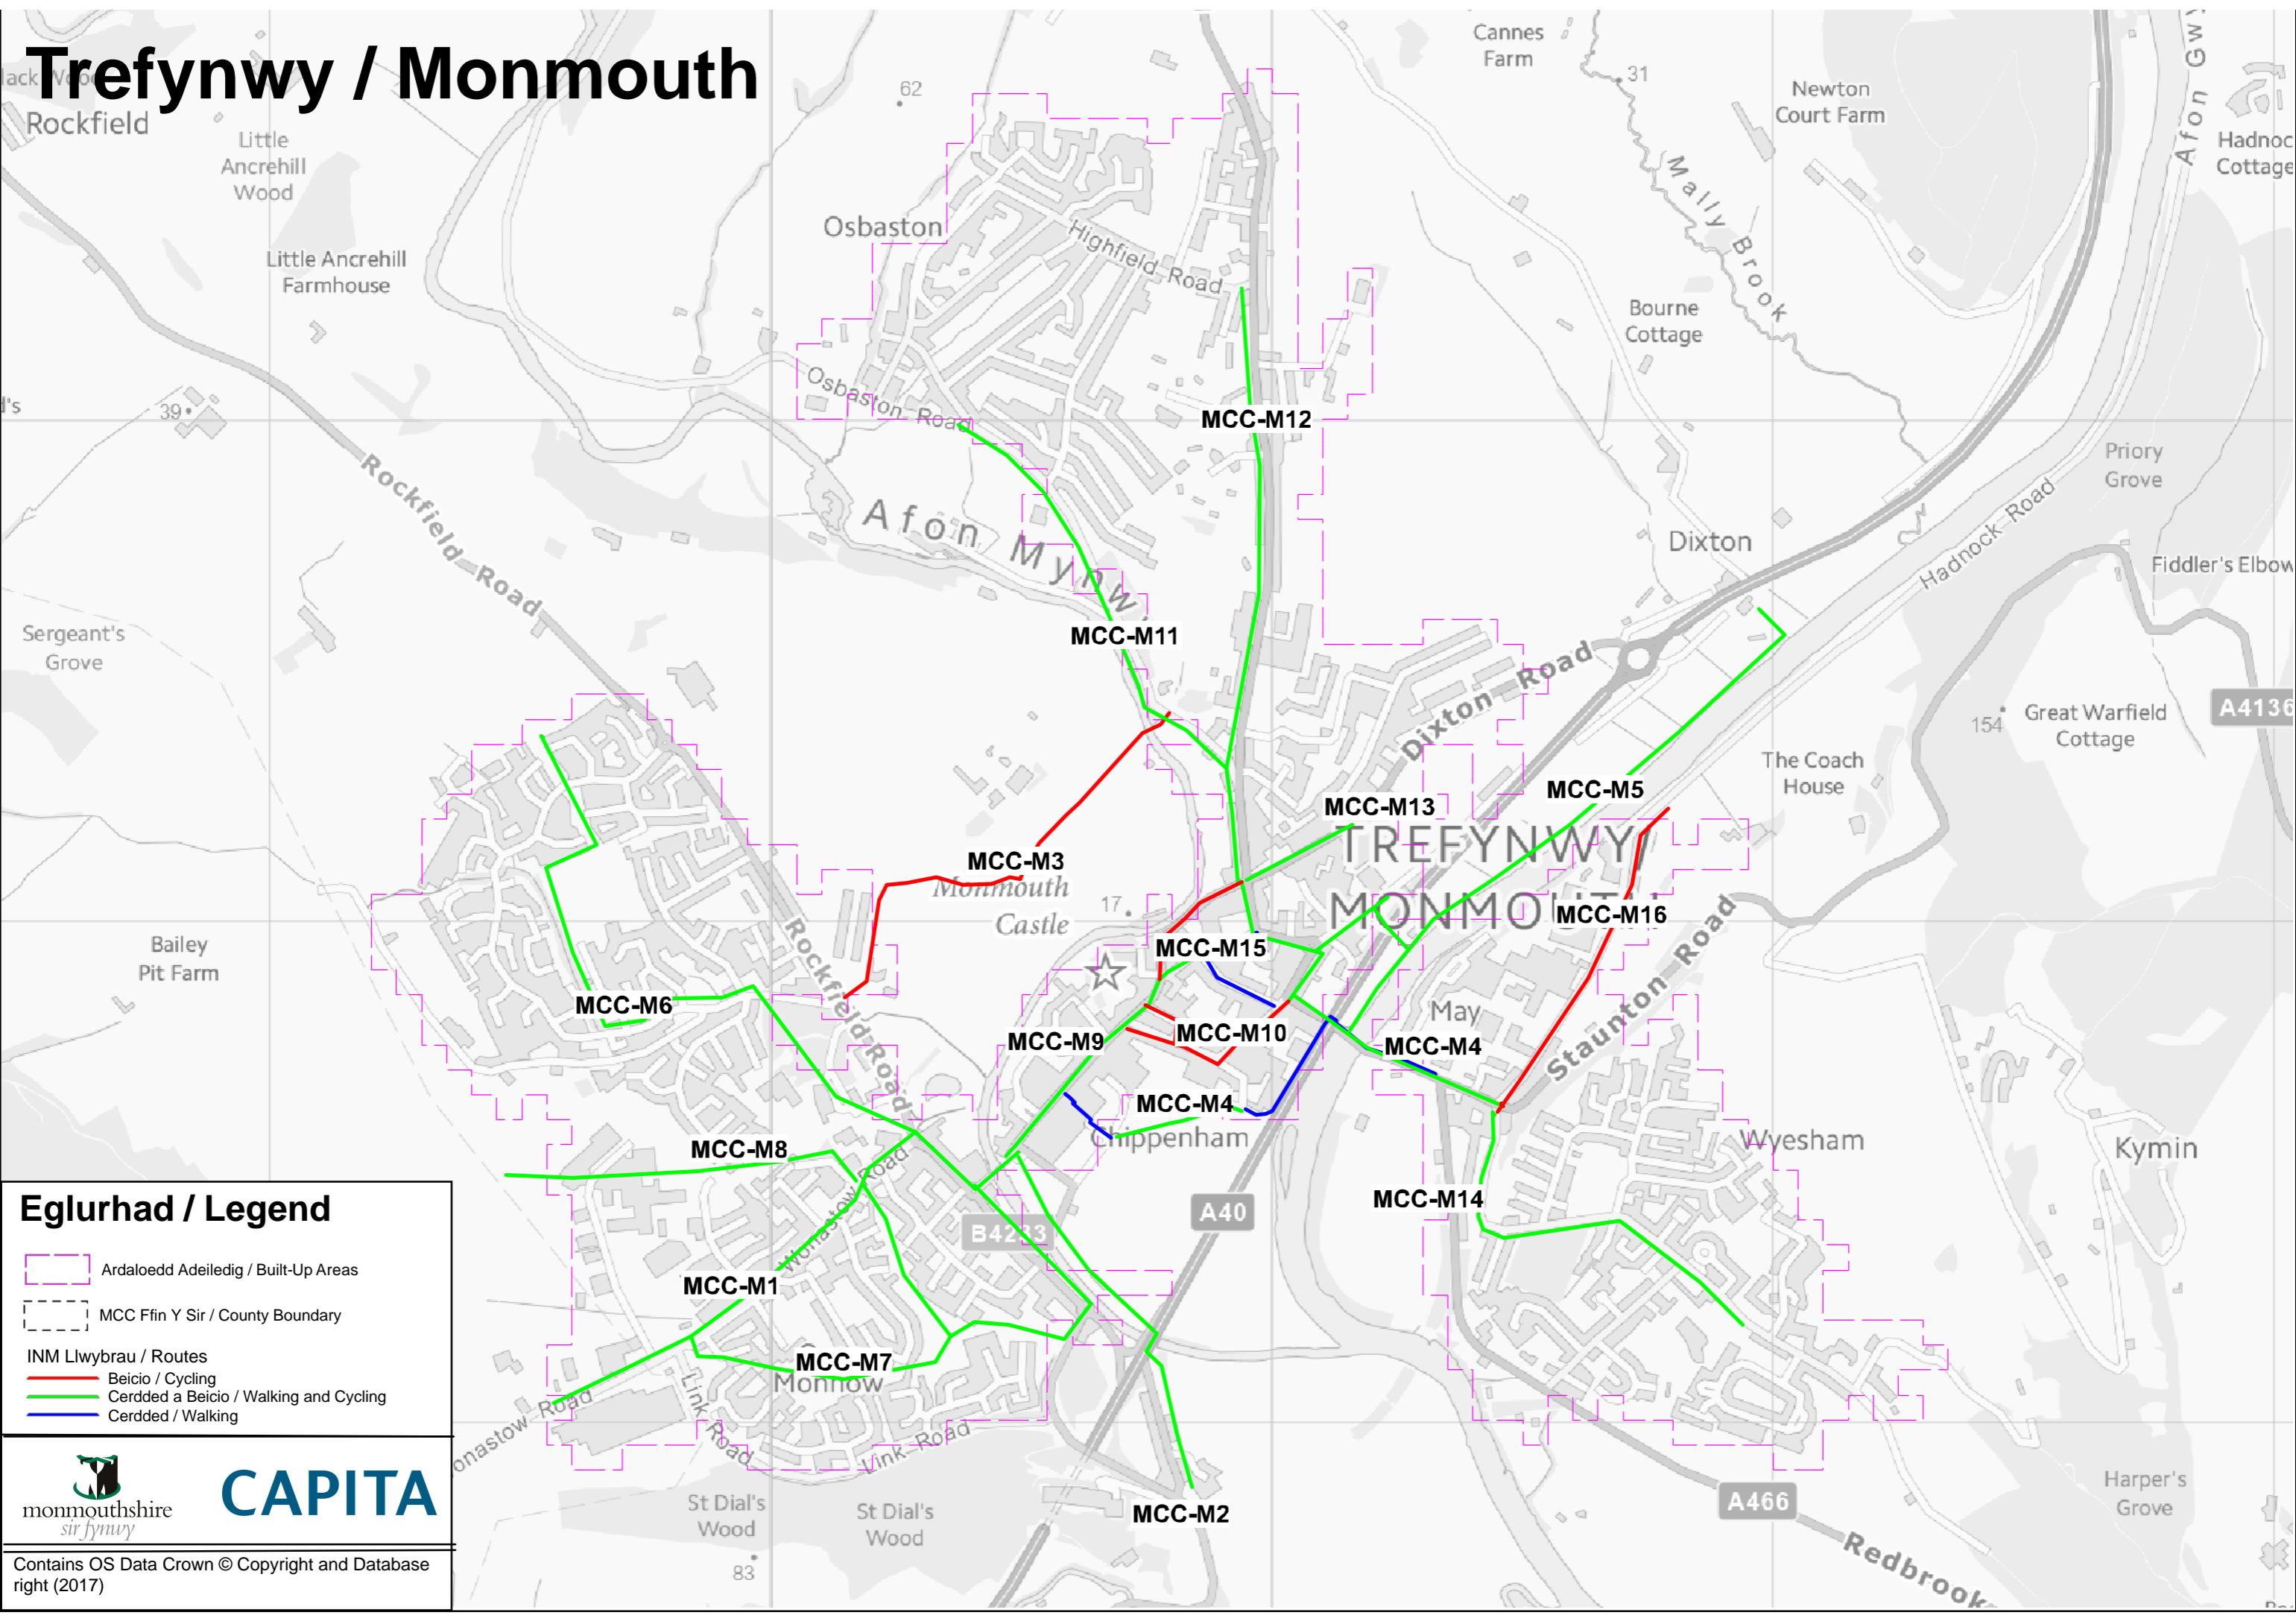

# Trefynwy / Monmouth

**Eglurhad / Legend**

- Ardaloedd Adeiledig / Built-Up Areas
- MCC Ffin Y Sir / County Boundary
- INM Llwybrau / Routes**
- Beicio / Cycling
- Cerdded a Beicio / Walking and Cycling
- Cerdded / Walking

Contains OS Data Crown © Copyright and Database right (2017)