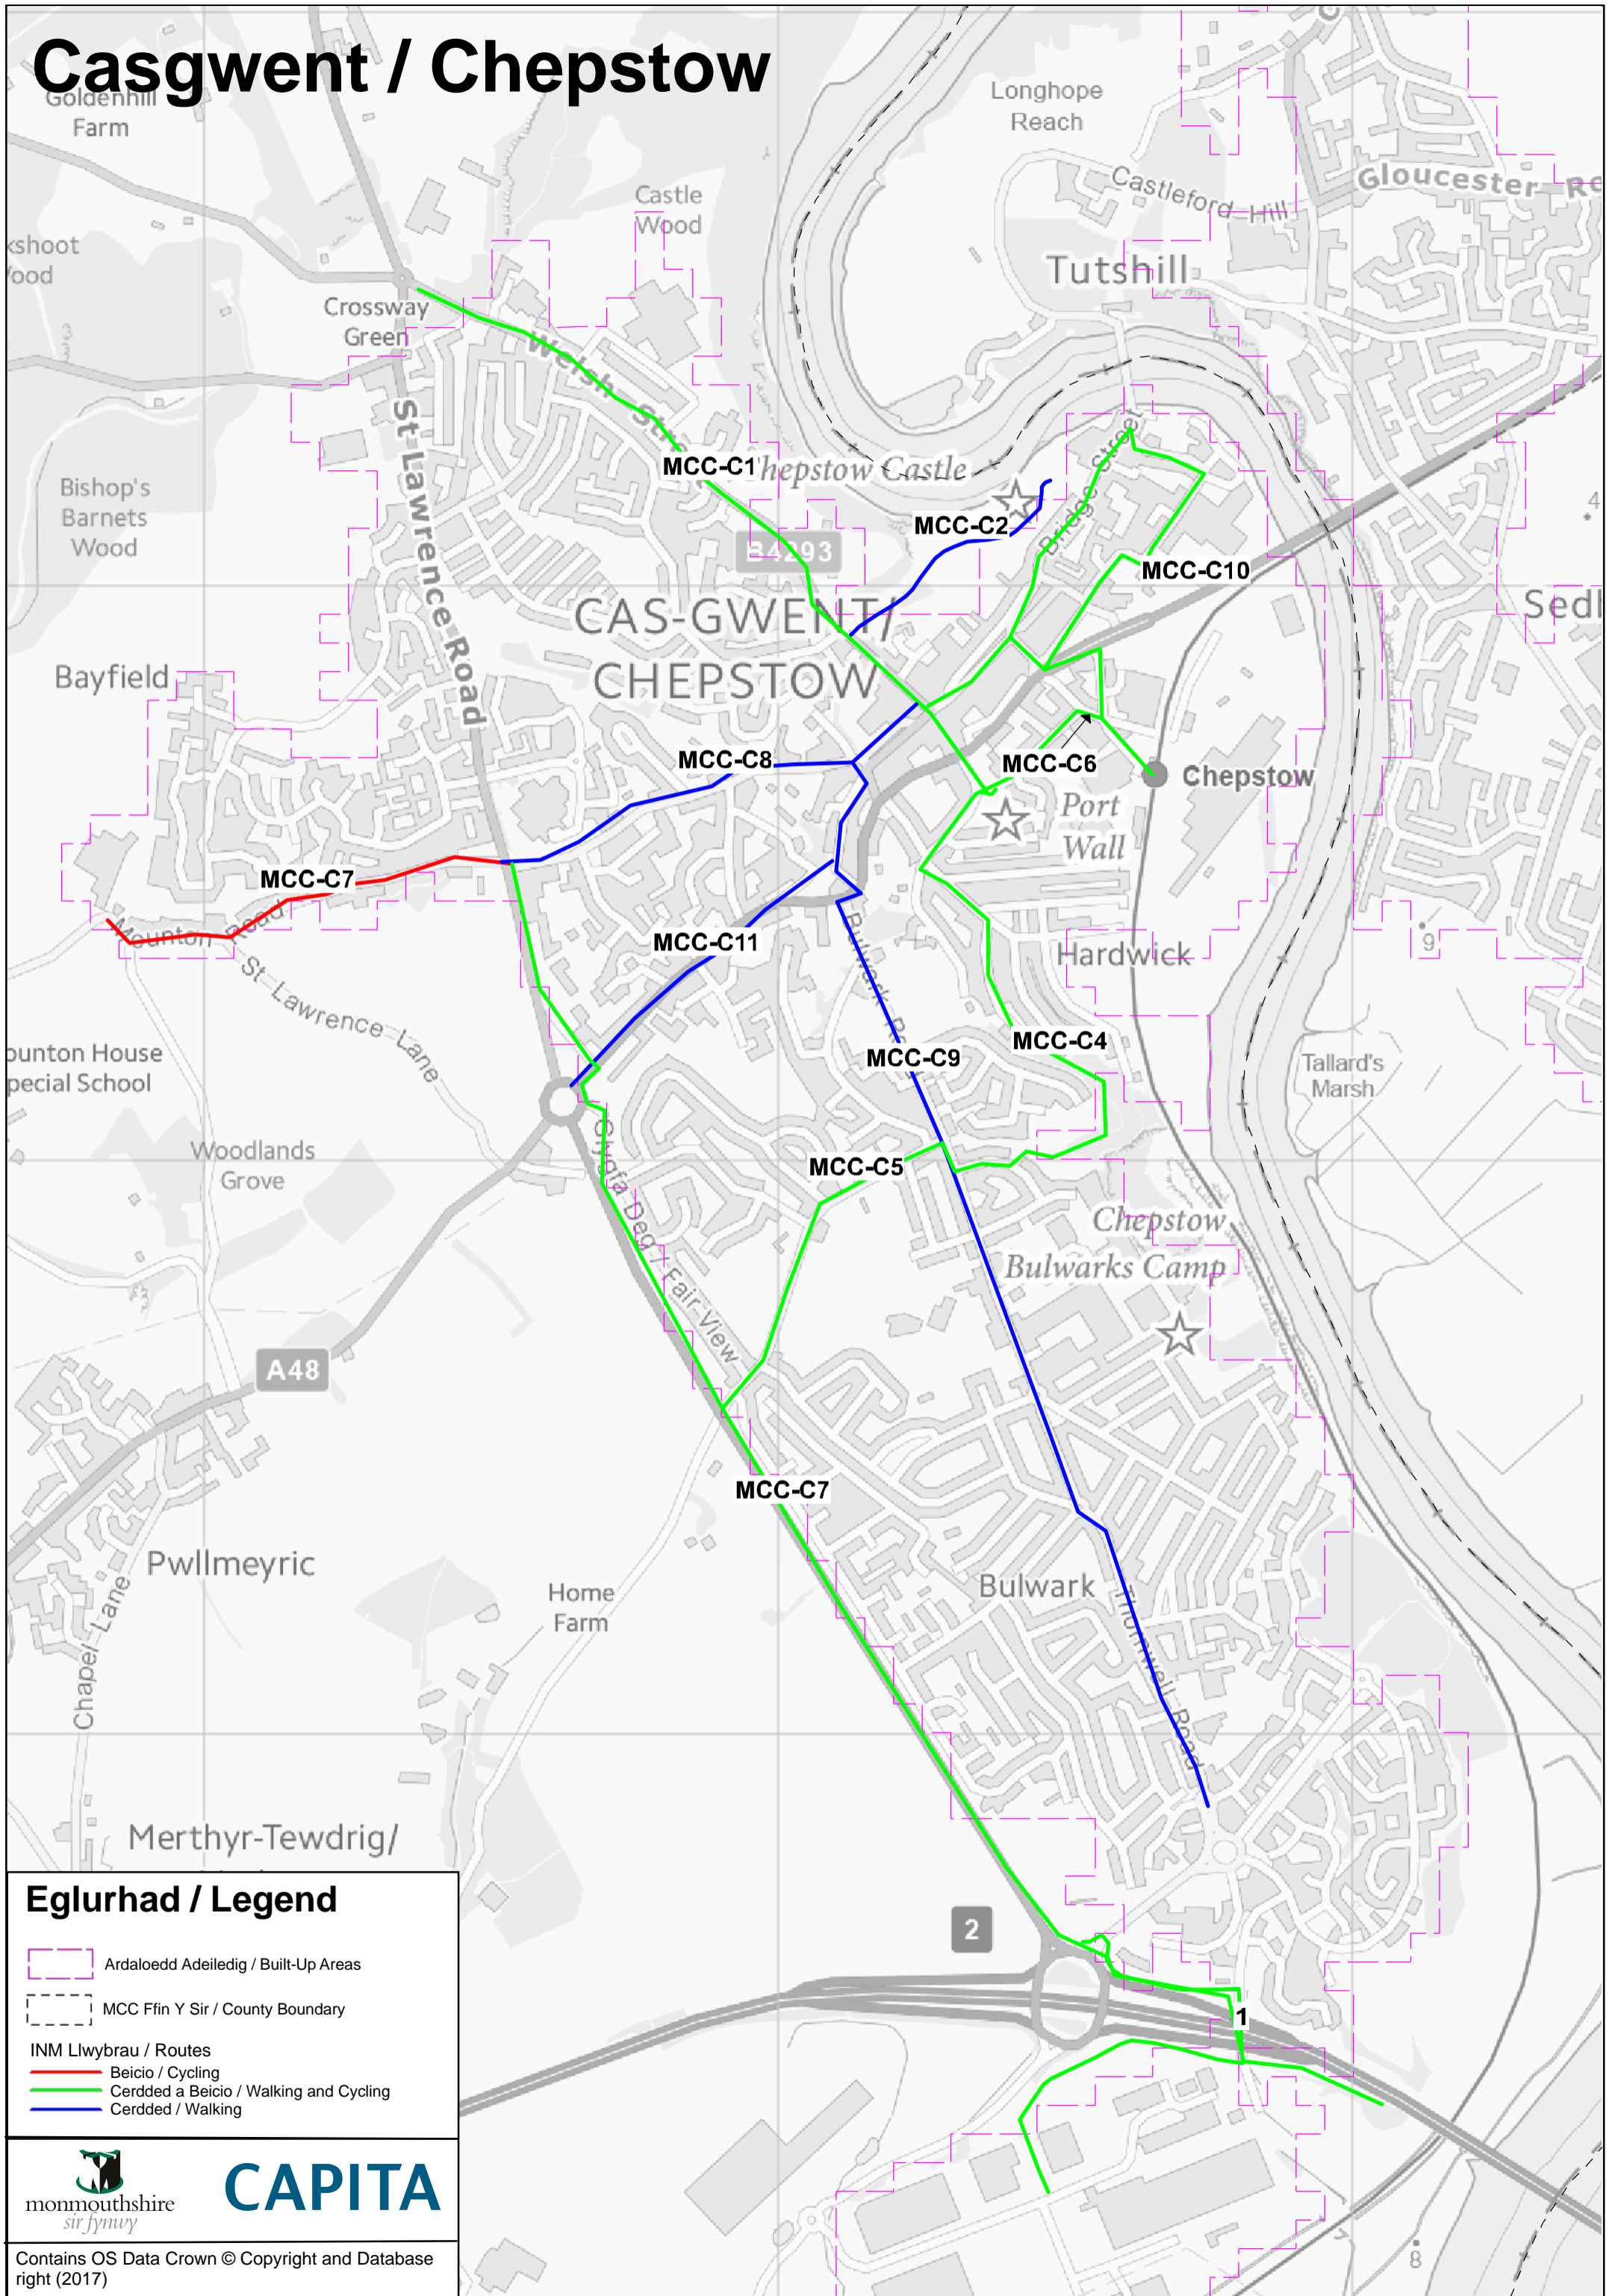

Casgwent / Chepstow

Eglurhad / Legend

Ardaloedd Adeiledig / Built-Up Areas

MCC Ffin Y Sir / County Boundary

INM Llwybrau / Routes

Beicio / Cycling

Cerdded a Beicio / Walking and Cycling

Cerdded / Walking

monmouthshire
sir fynwy

CAPITA

Contains OS Data Crown © Copyright and Database right (2017)