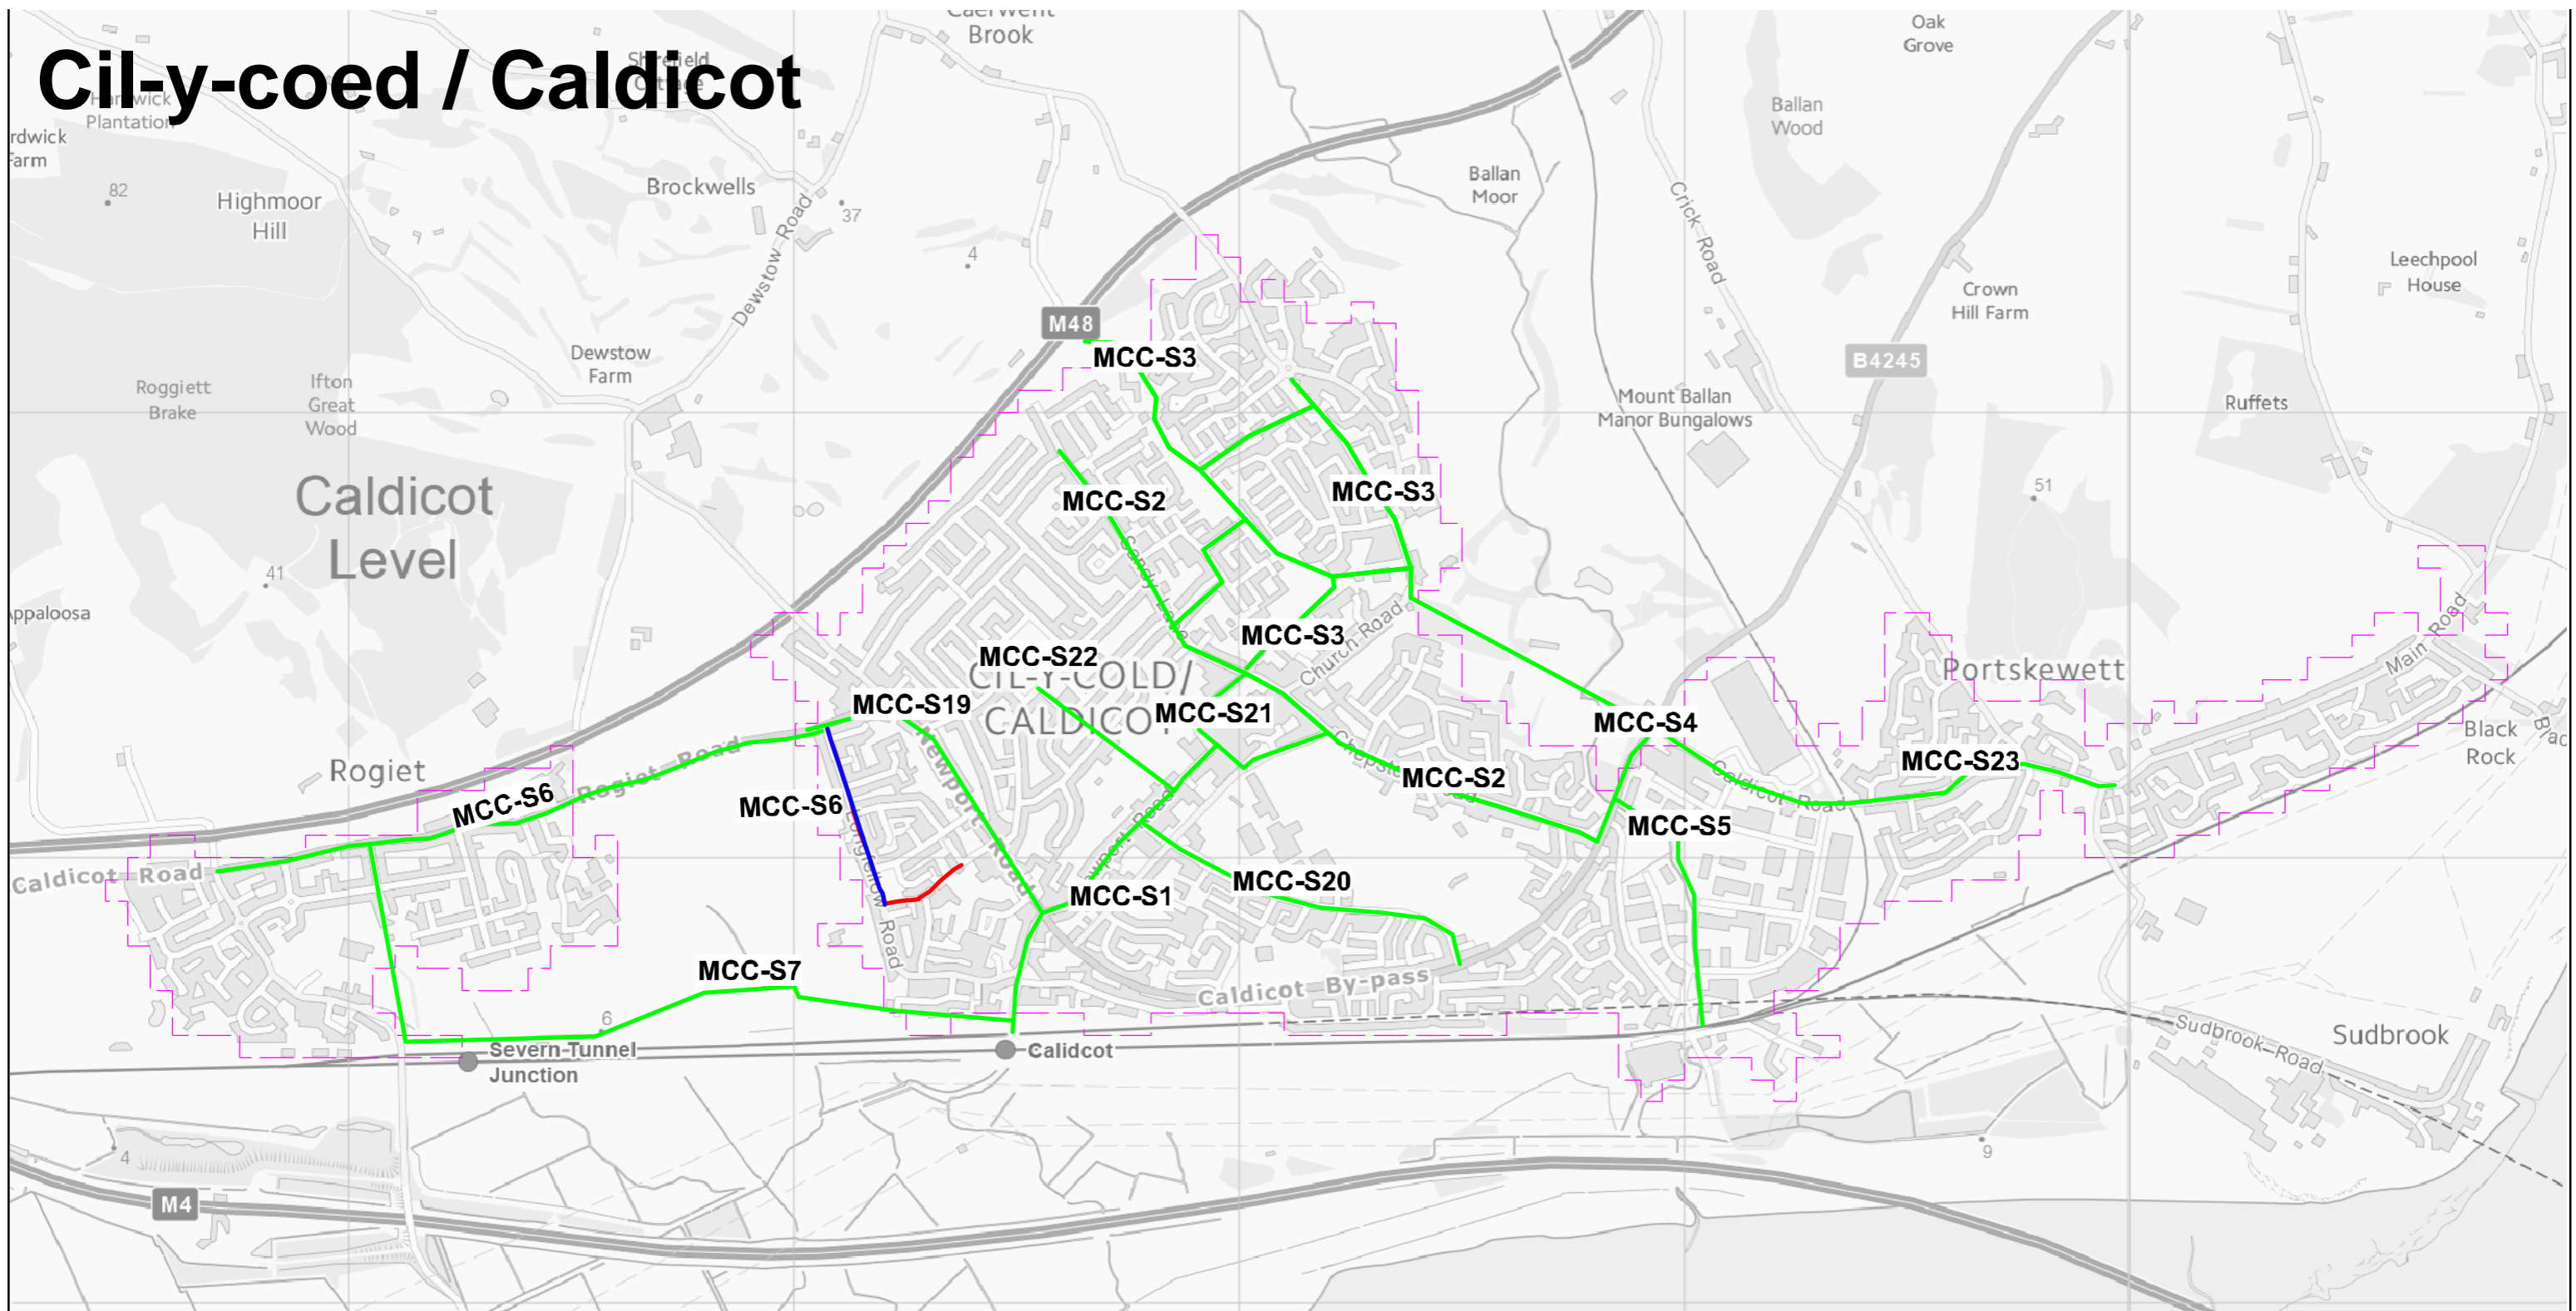

# Cil-y-coed / Caldicot

## Eglurhad / Legend

- Ardaloedd Adeiledig / Built-Up Areas
- MCC Ffin Y Sir / County Boundary
- INM Llwybrau / Routes**
- Beicio / Cycling
- Cerdded a Beicio / Walking and Cycling
- Cerdded / Walking

Contains OS Data Crown © Copyright and Database right (2017)