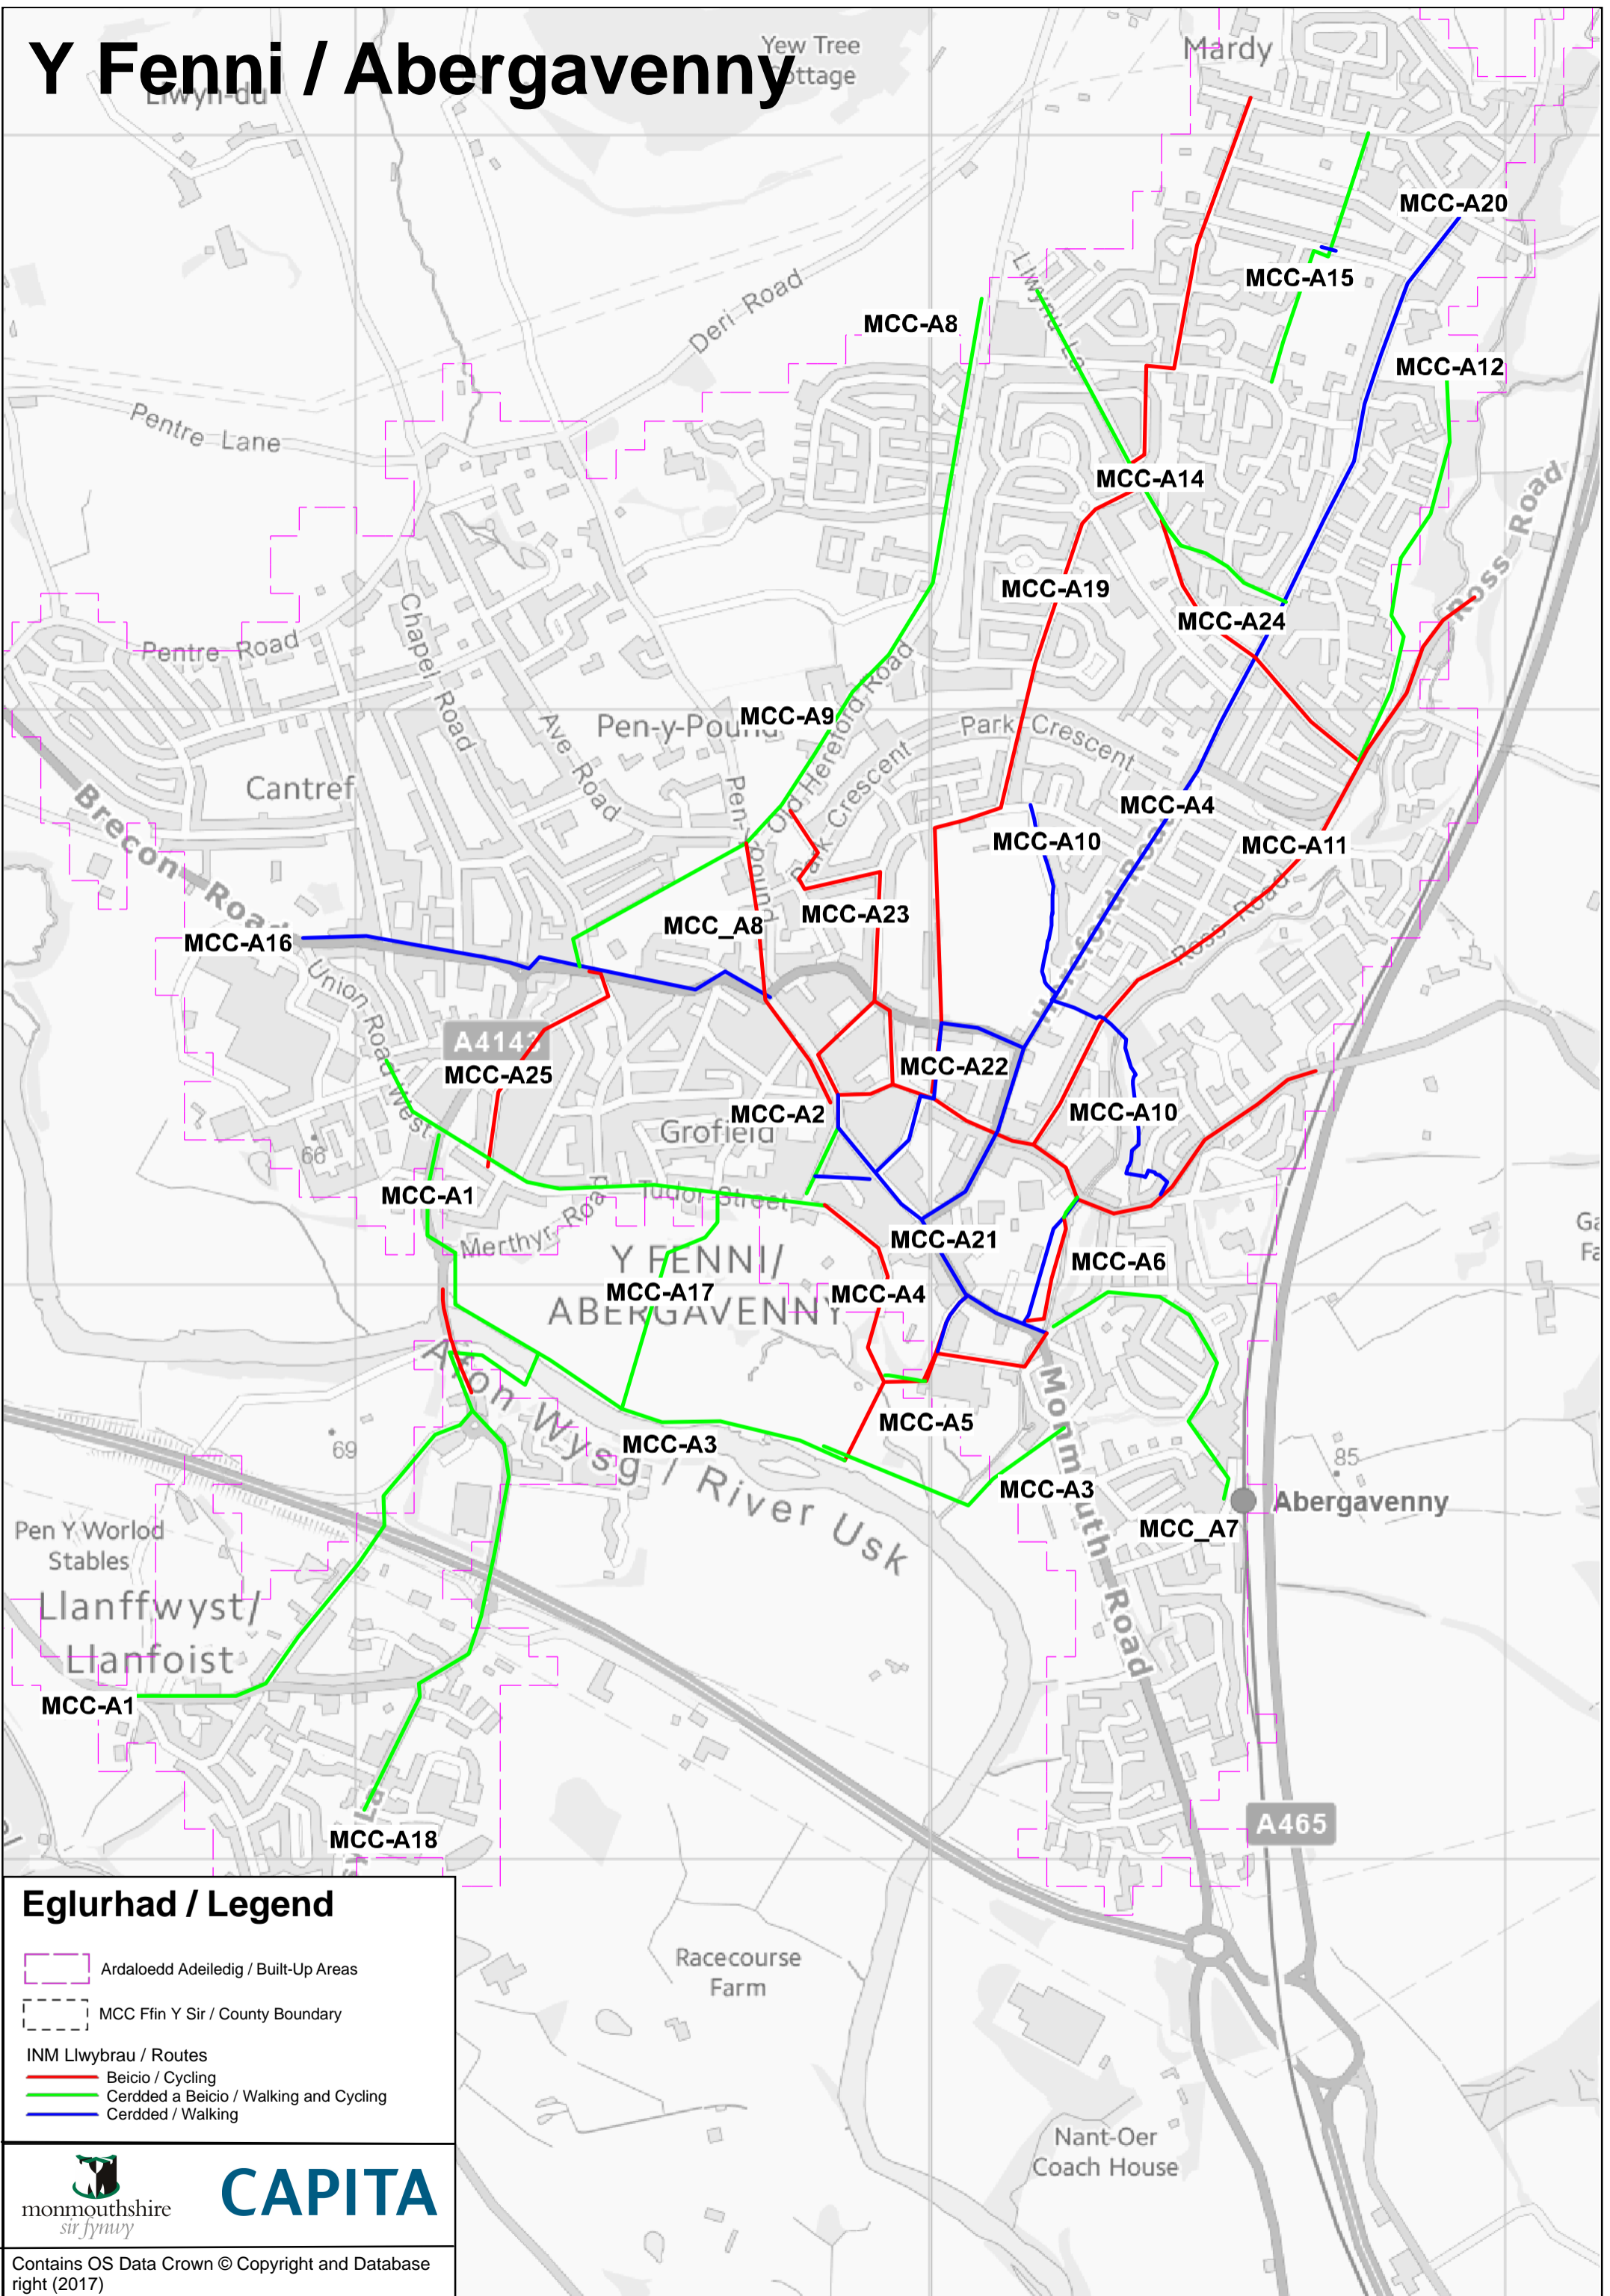

# Y Fenni / Abergavenny

## Eglurhad / Legend

Ardaloedd Adeiledig / Built-Up Areas

MCC Ffin Y Sir / County Boundary

INM Llwybrau / Routes

Beicio / Cycling

Cerdded a Beicio / Walking and Cycling

Cerdded / Walking

monmouthshire  
sir fynywy

**CAPITA**

Contains OS Data Crown © Copyright and Database right (2017)